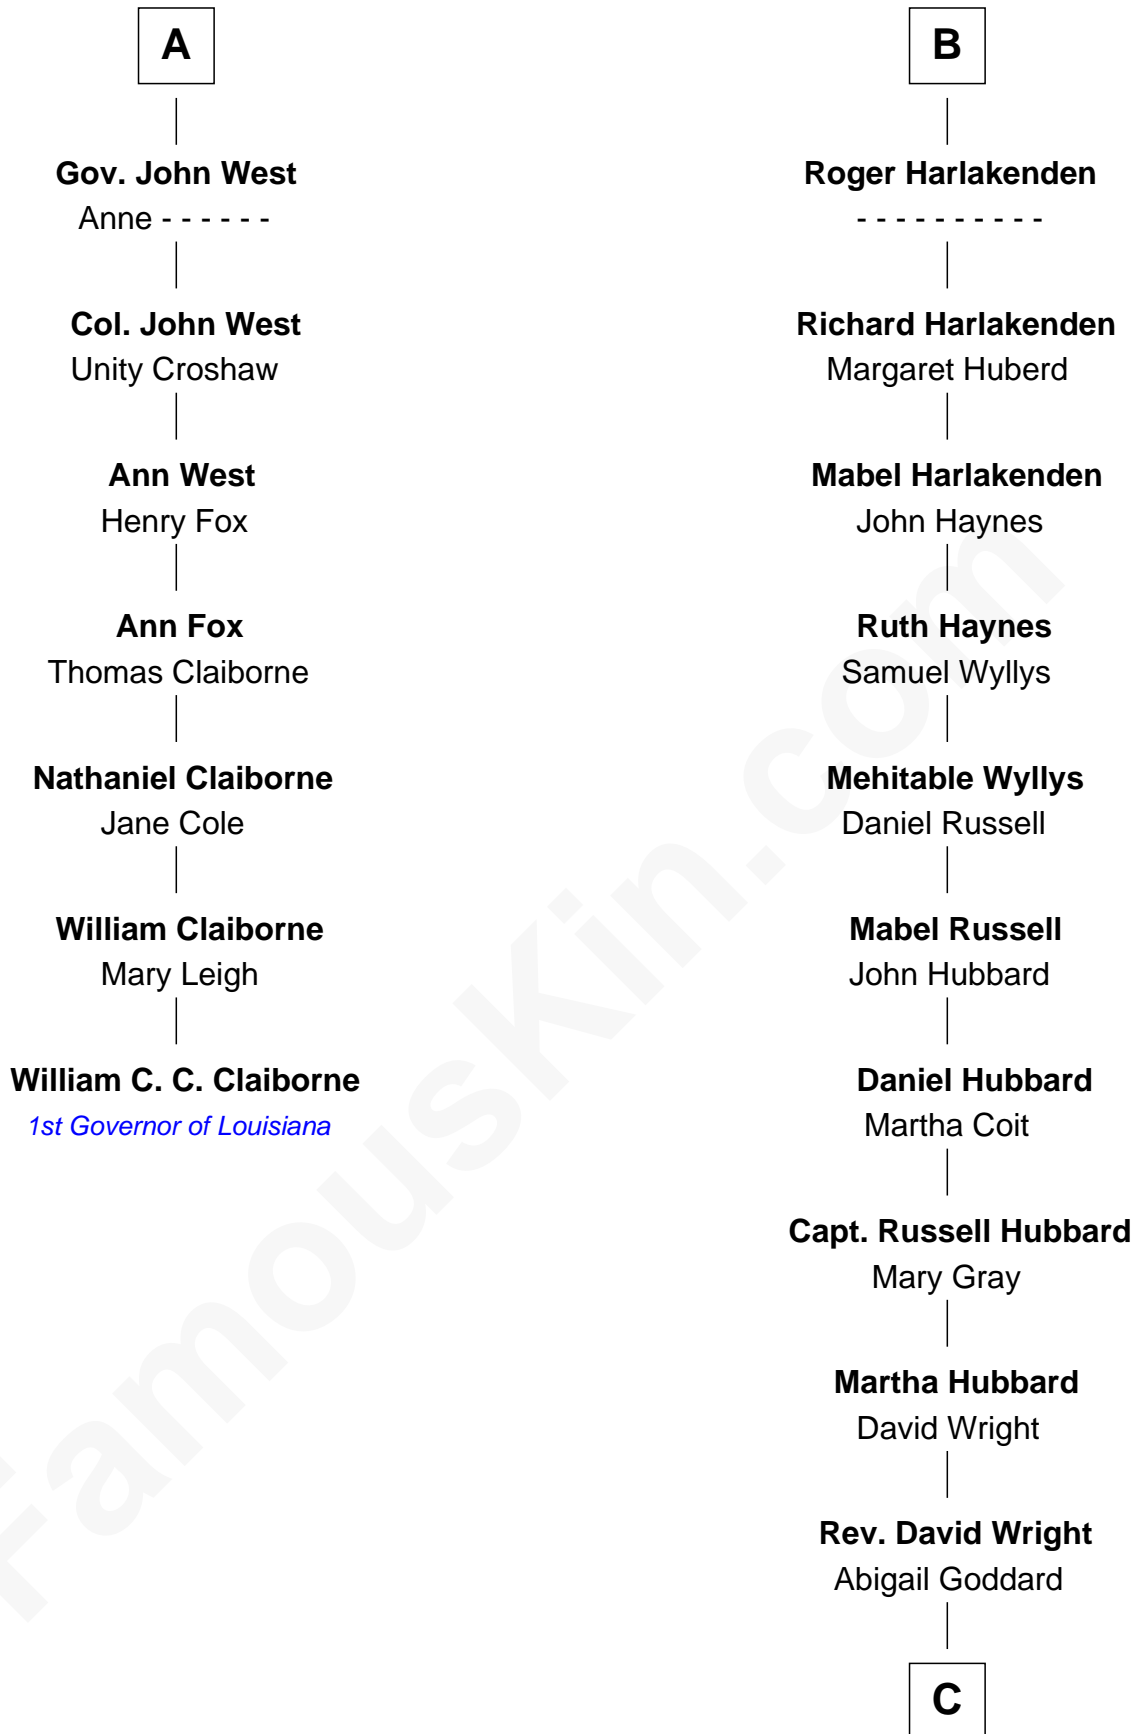

FamousKin.com
Relationship Chart of
William C. C. Claiborne
1st Governor of Louisiana

13th cousin 5 times removed of
Frank Lloyd Wright
American Architect

John of Gaunt
 Katherine Roet

Sir John Beaufort
 Margaret de Holand

Joan Beaufort
 Sir Ralph Neville

Edmund Beaufort
 Eleanor Beauchamp

Sir Richard Neville
 Alice Montagu

Eleanor Beaufort
 Sir Robert Spencer

Alice de Neville
 Sir Henry FitzHugh

Margaret Spencer
 Sir Thomas Carey

Alice FitzHugh
 Sir John Fiennes

Sir William Carey
 Mary Boleyn

Thomas Fiennes
 Anne Bourchier

Catherine Carey
 Sir Francis Knollys

Catherine Fiennes
 Richard Loudenoys

Anne Knollys
 Sir Thomas West

Mary Loudenoys
 Thomas Harlakenden

A

B

C

William Carey Wright

Anna Lloyd Jones

Frank Lloyd Wright

American Architect

FamousKin.com