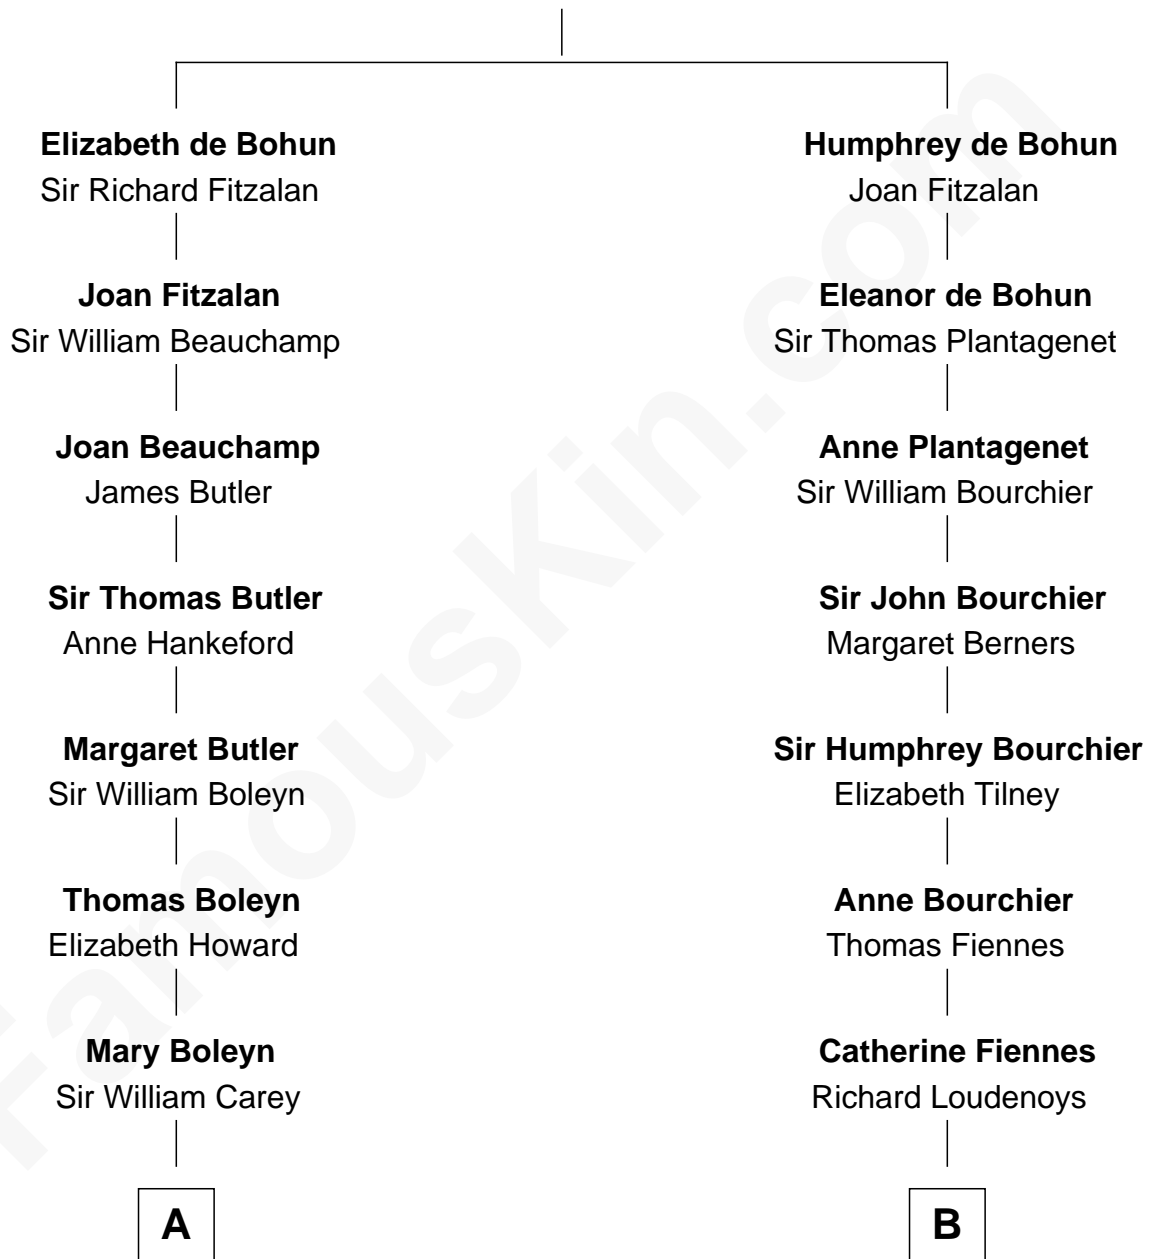

FamousKin.com
Relationship Chart of
William C. C. Claiborne
1st Governor of Louisiana

15th cousin 4 times removed of
Frank Lloyd Wright
American Architect

Sir William de Bohun
 Elizabeth de Badlesmere

C

Rev. David Wright

Abigail Goddard

William Carey Wright

Anna Lloyd Jones

Frank Lloyd Wright

American Architect

FamousKin.com