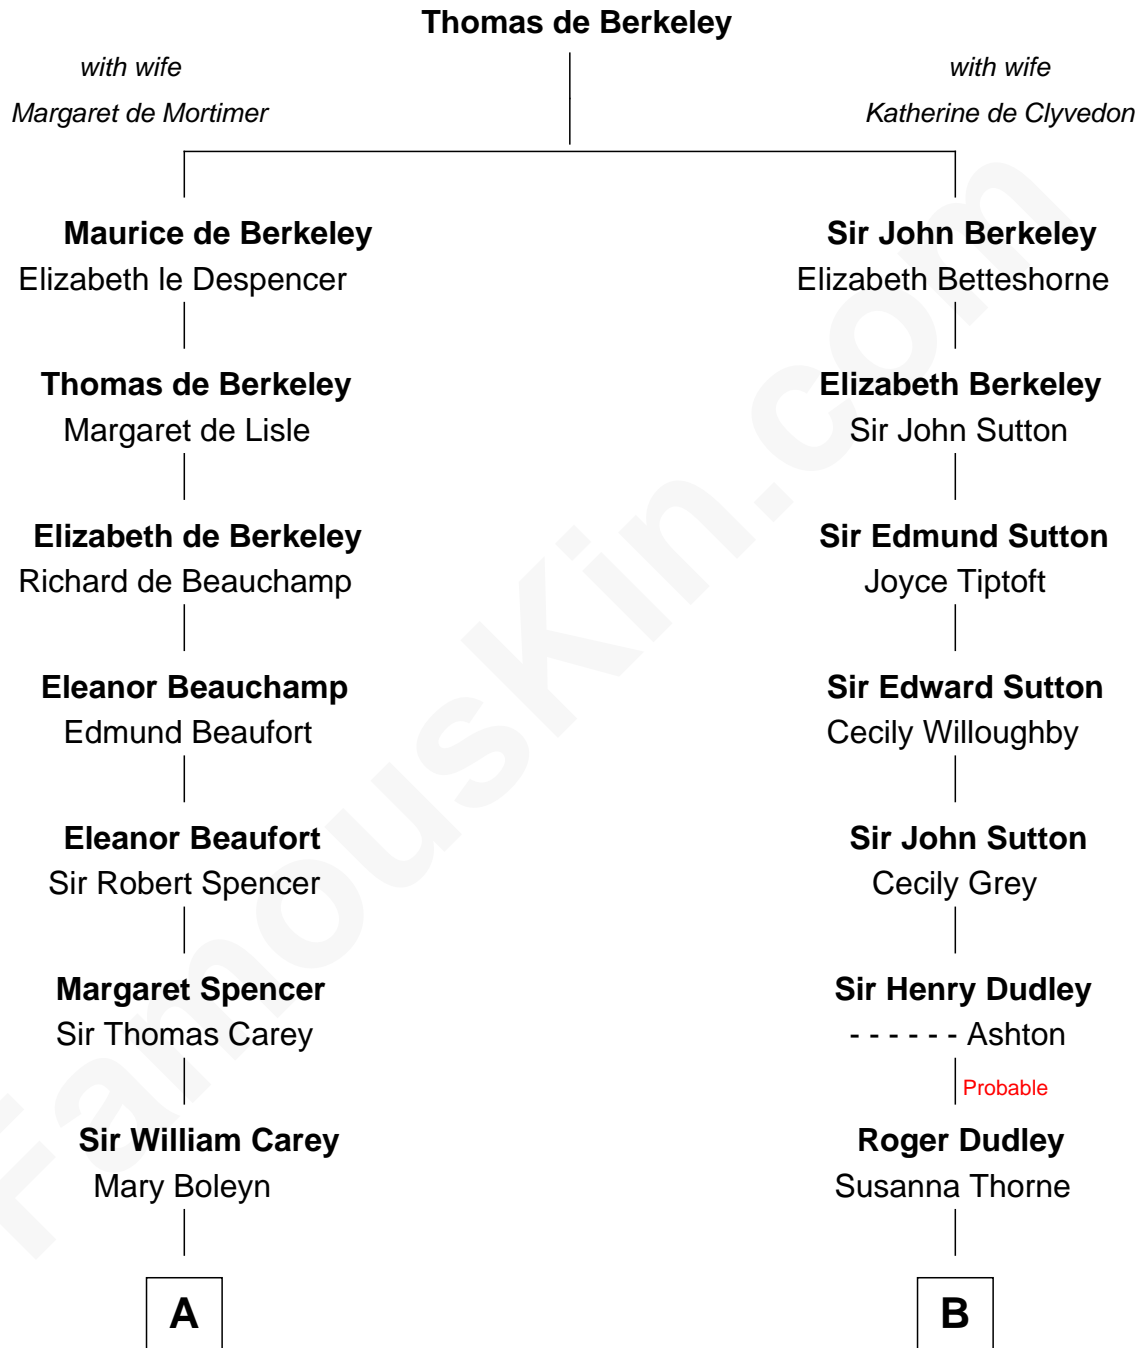

FamousKin.com
Relationship Chart of
William C. C. Claiborne
1st Governor of Louisiana

15th cousin 4 times removed of

Kyra Sedgwick
TV and Movie Actress

C

Robert Minturn Sedgwick

Helen Peabody

Henry Dwight Sedgwick

Patricia Ann Rosenwald

Kyra Sedgwick

TV and Movie Actress