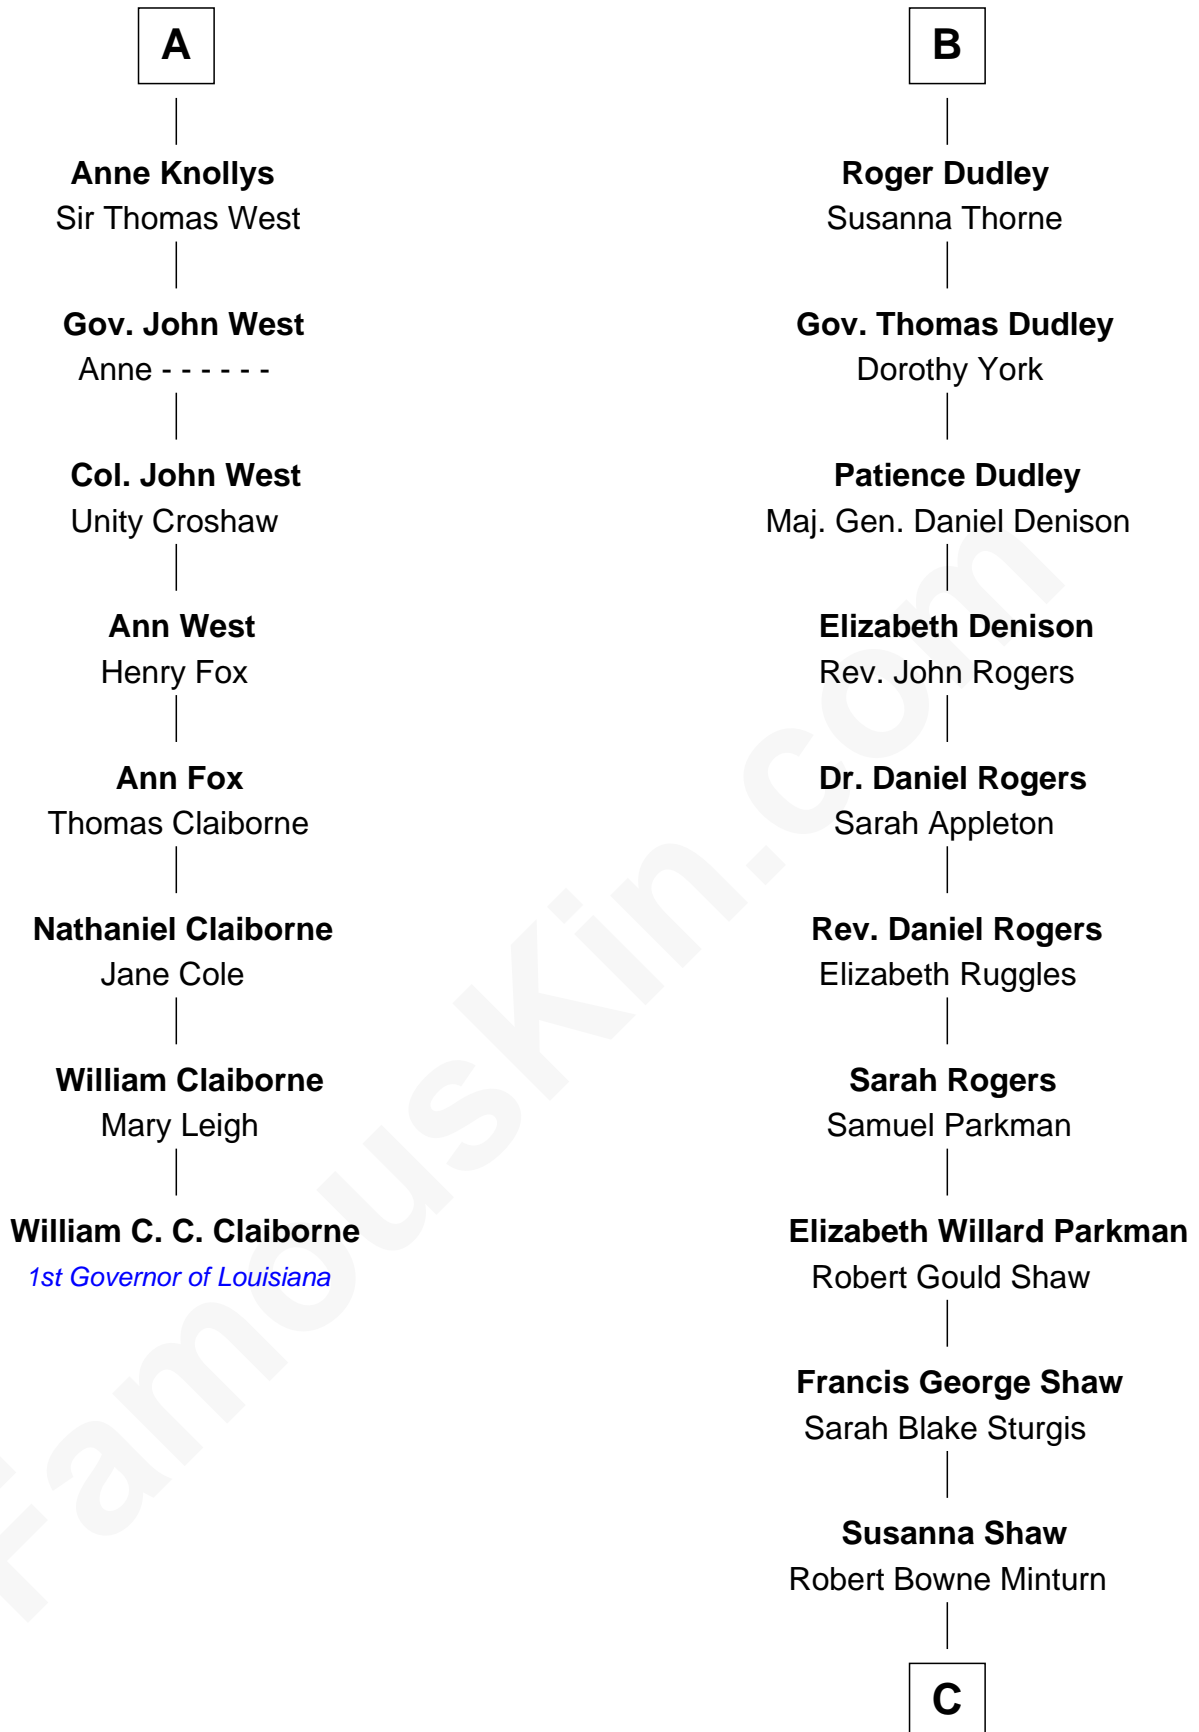

FamousKin.com
Relationship Chart of
William C. C. Claiborne
1st Governor of Louisiana

14th cousin 6 times removed of

Kyra Sedgwick
TV and Movie Actress

Sir Reynold de Grey
 Eleanor le Strange

C

Sarah May Minturn
Henry Dwight Sedgwick