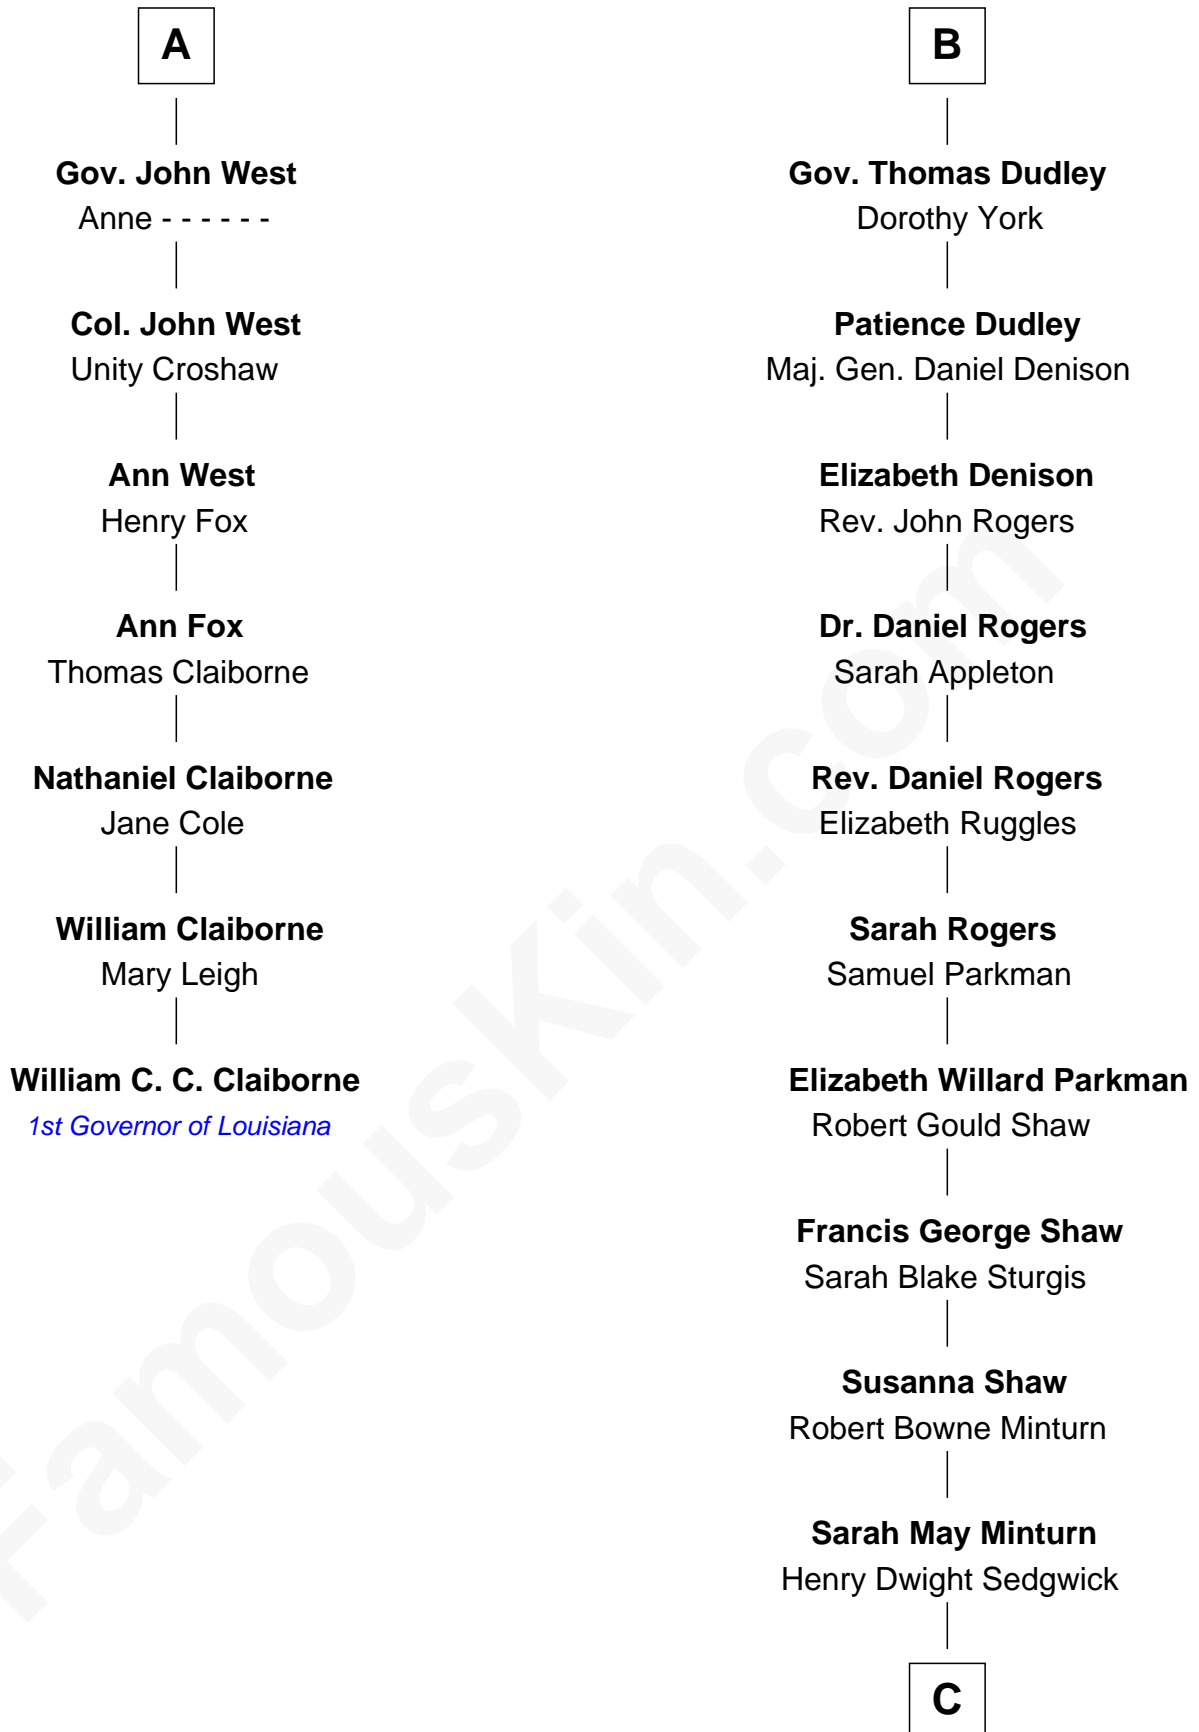

FamousKin.com
Relationship Chart of
William C. C. Claiborne
1st Governor of Louisiana

13th cousin 6 times removed of

Kyra Sedgwick
TV and Movie Actress

Sir Thomas de Holand
 Alice Fitzalan

C

Robert Minturn Sedgwick