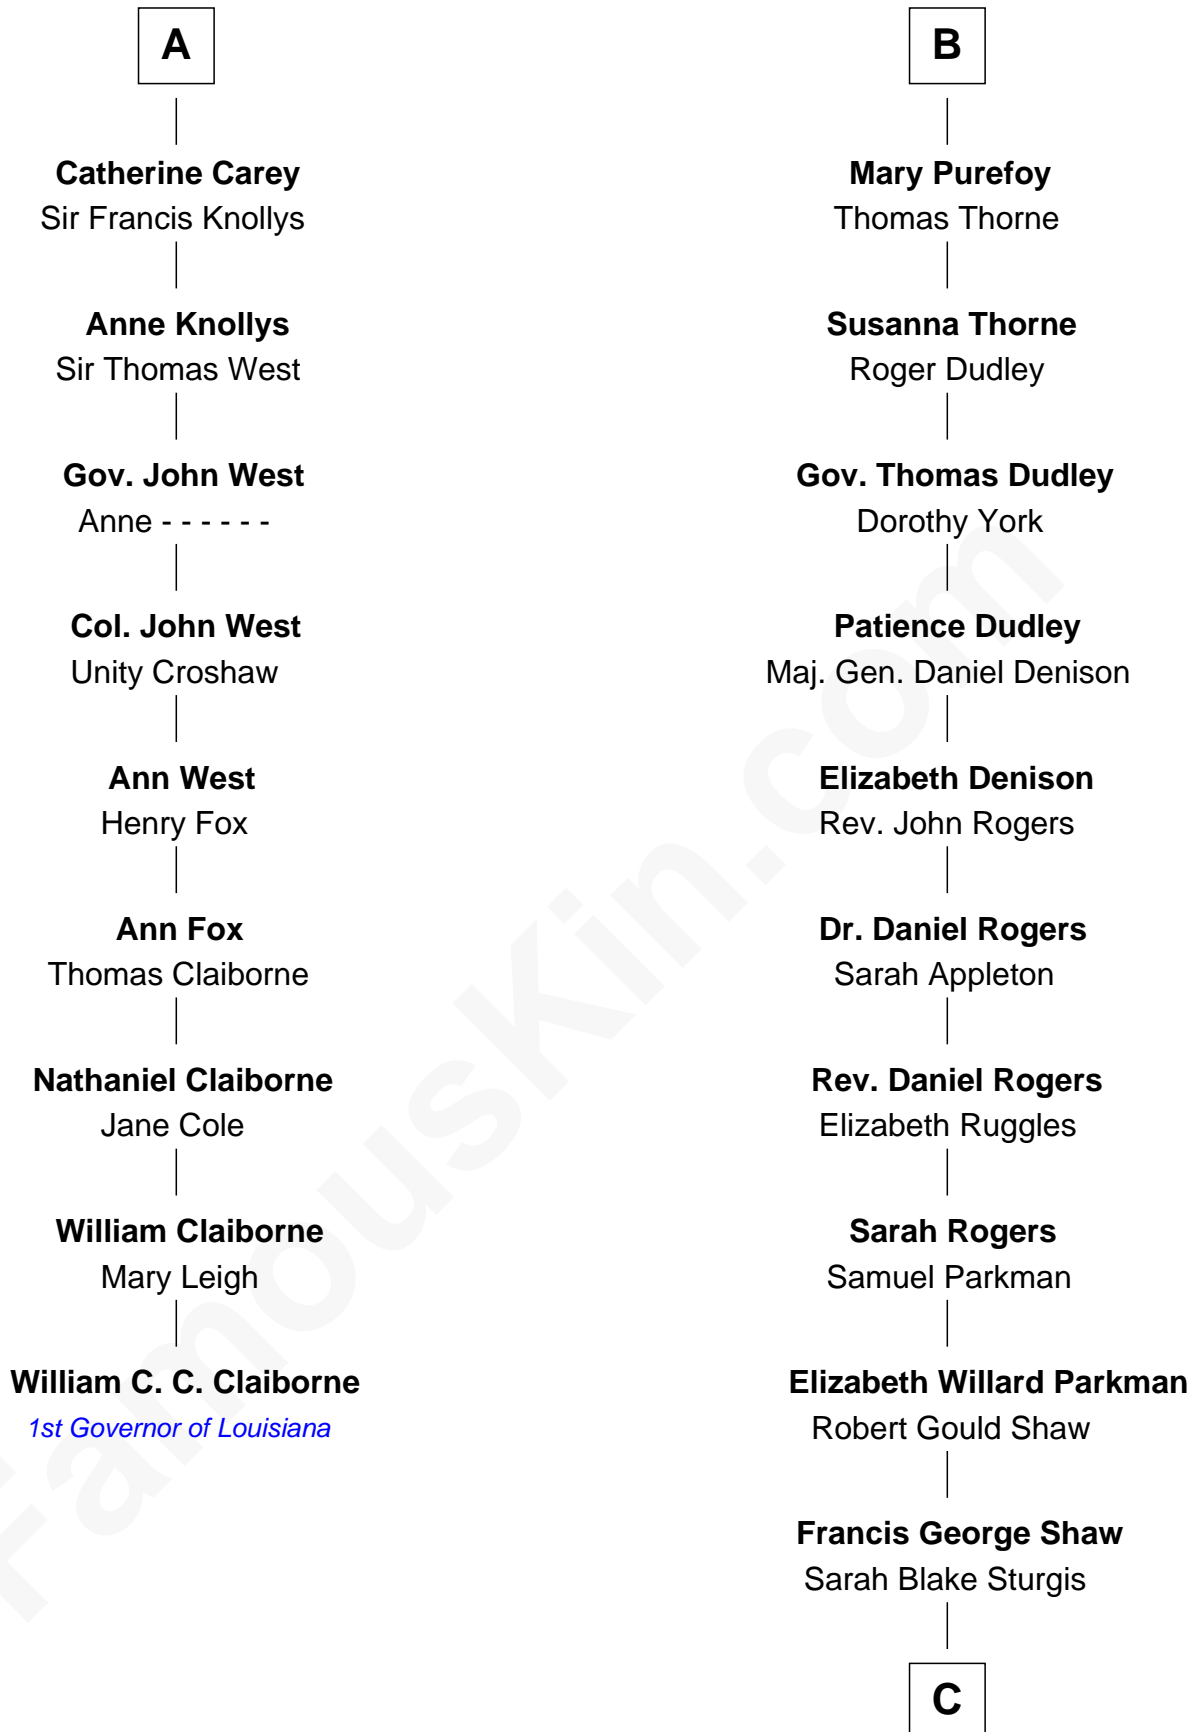

FamousKin.com
Relationship Chart of
William C. C. Claiborne
1st Governor of Louisiana

15th cousin 6 times removed of

Kyra Sedgwick
TV and Movie Actress

Sir John Howard
 Alice de Bois

Sir Robert Howard
 Margaret de Scales

Sir Thomas Howard
 Elizabeth Tilney

Isabel Brome
 John Denton

Elizabeth Howard
 Thomas Boleyn

Alice Denton
 Nicholas Purefoy

Mary Boleyn
 Sir William Carey

Edward Purefoy
 Anne Fettiplace

A

B