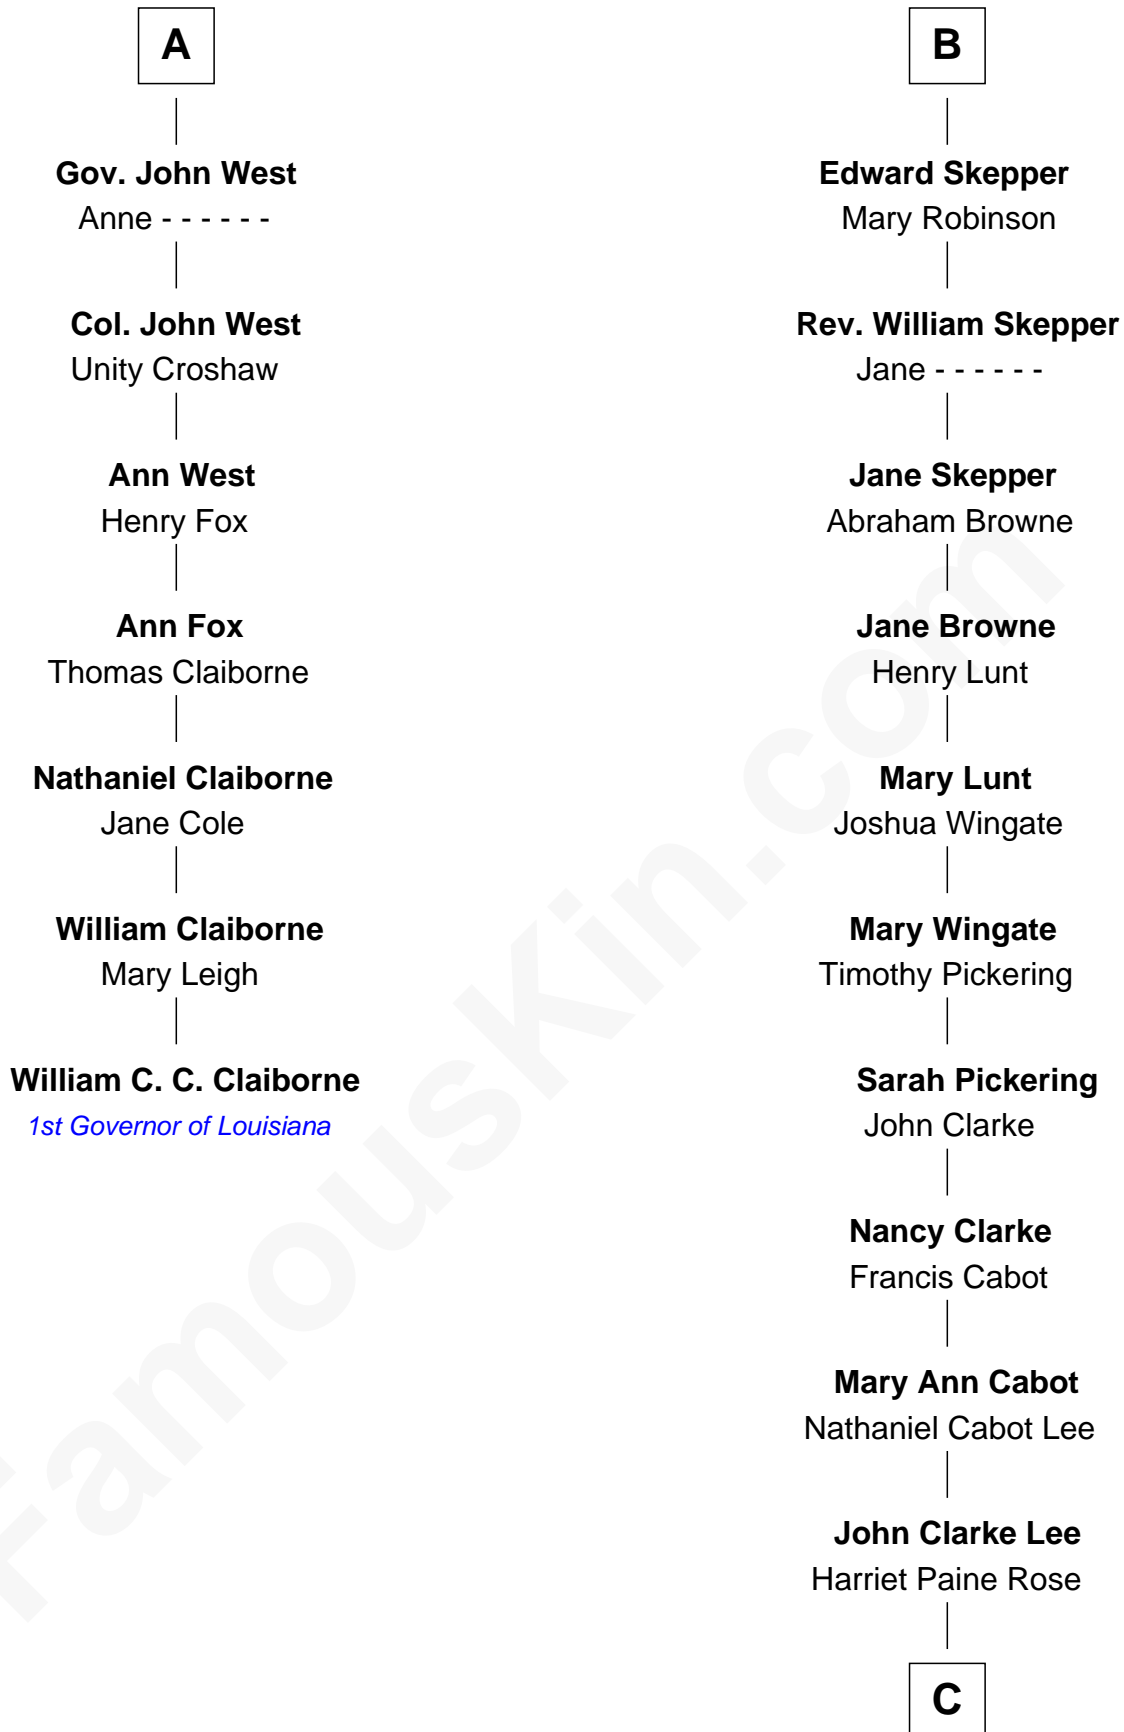

FamousKin.com
Relationship Chart of
William C. C. Claiborne
1st Governor of Louisiana

13th cousin 8 times removed of

Kyra Sedgwick
TV and Movie Actress

Sir Michael de la Pole
 Katherine Wingfield

C

Marianne Cabot Lee
Samuel Endicott Peabody

Rev. Dr. Endicott Peabody
Fannie Peabody

Helen Peabody
Robert Minturn Sedgwick

Henry Dwight Sedgwick
Patricia Ann Rosenwald

Kyra Sedgwick
TV and Movie Actress