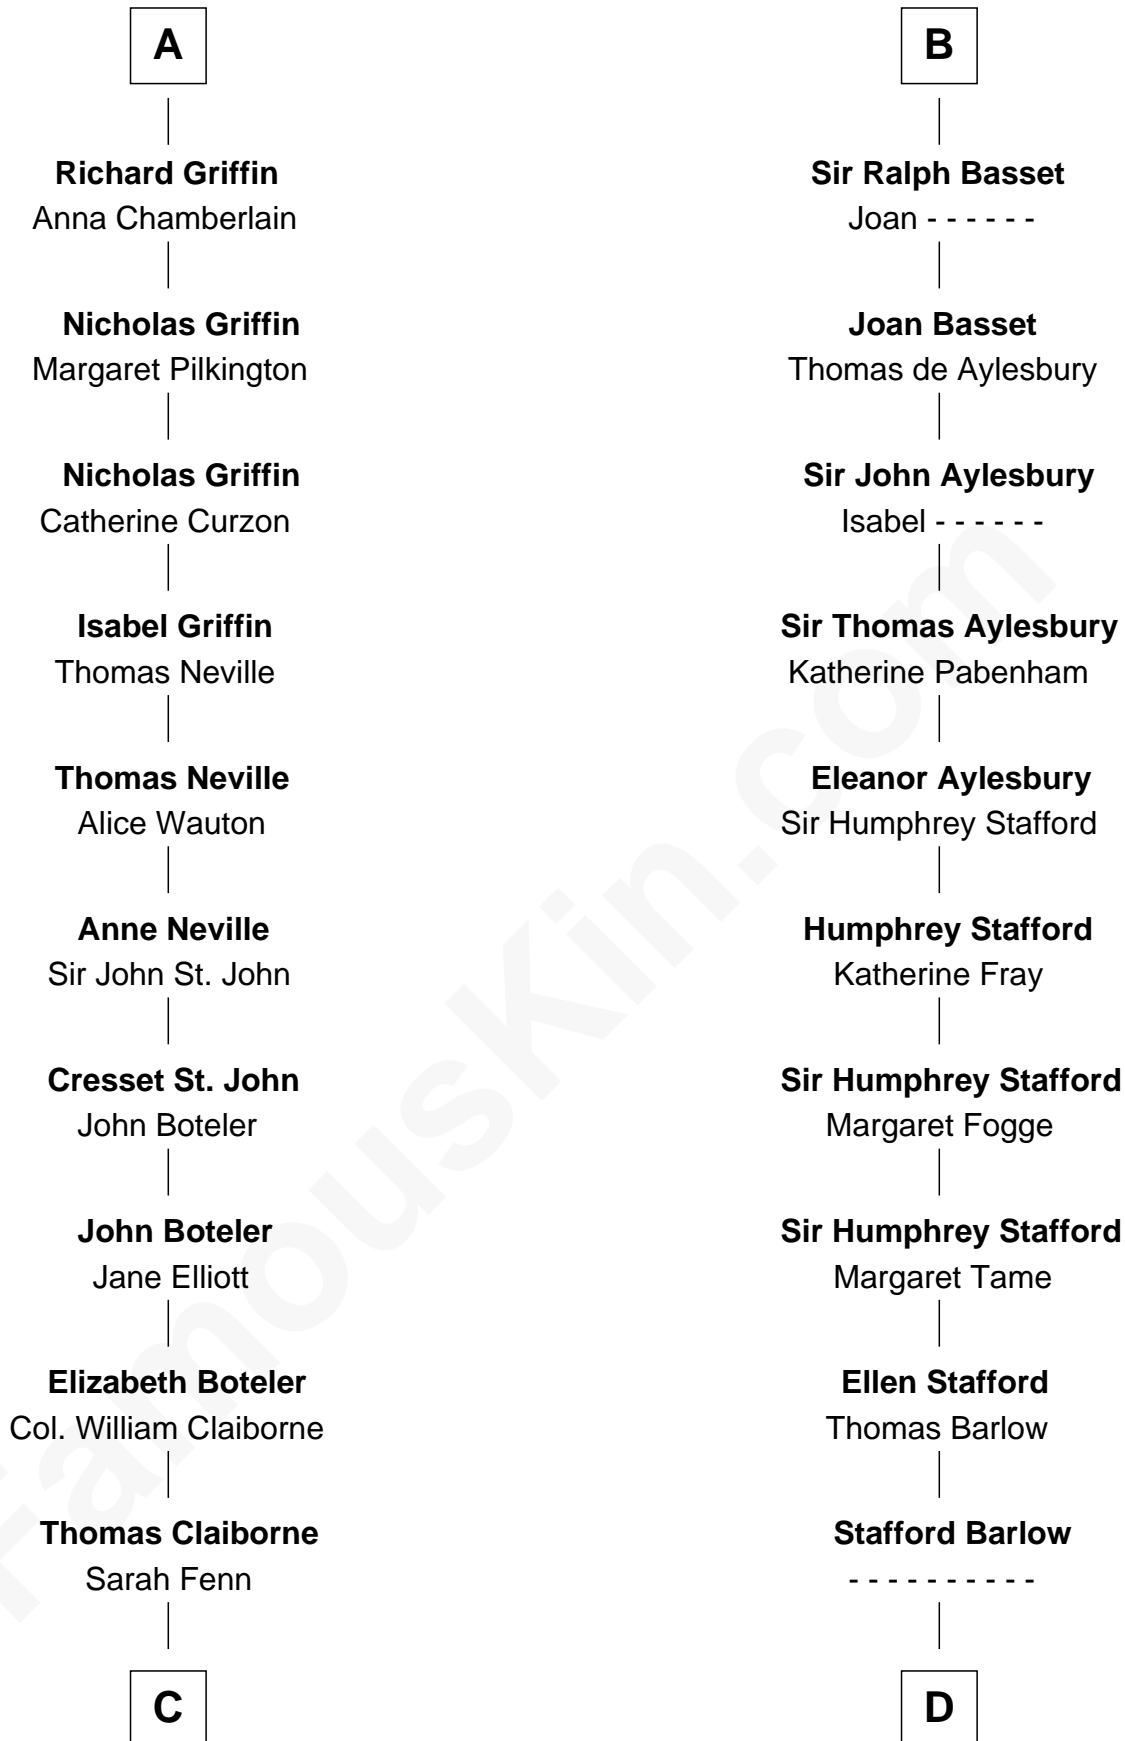

FamousKin.com
Relationship Chart of
William C. C. Claiborne
1st Governor of Louisiana

20th cousin 1 time removed of
William Ellery
Signer of the Declaration of Independence

C

Thomas Claiborne

Ann Fox

Nathaniel Claiborne

Jane Cole

William Claiborne

Mary Leigh

William C. C. Claiborne

1st Governor of Louisiana

D

Audrey Barlow

William Almy