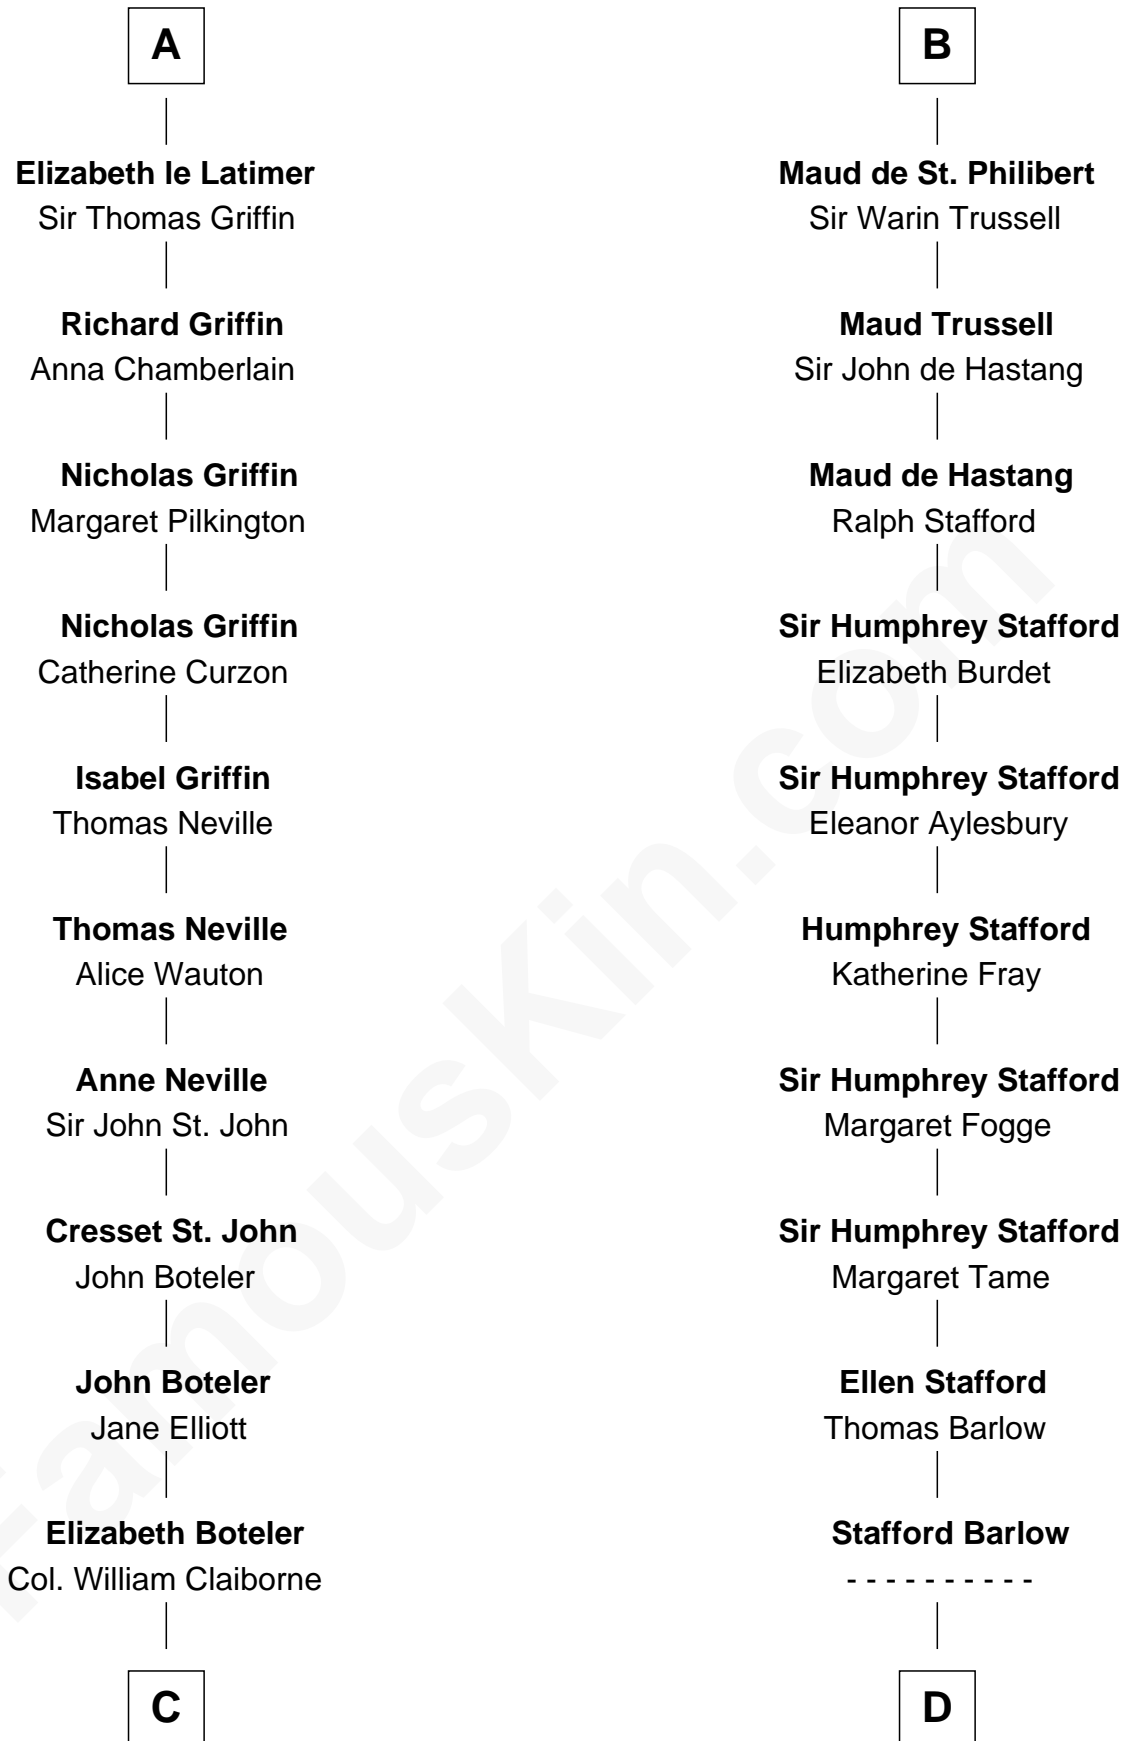

# FamousKin.com Relationship Chart of

**William C. C. Claiborne**

*1st Governor of Louisiana*

21st cousin of

**William Ellery**

*Signer of the Declaration of Independence*

**Robert de Beaumont**

Amicia de Gael

**C**

**Thomas Claiborne**

Sarah Fenn

**Thomas Claiborne**

Ann Fox

**Nathaniel Claiborne**

Jane Cole

**William Claiborne**

Mary Leigh

**William C. C. Claiborne**

*1st Governor of Louisiana*

**D**

**Audrey Barlow**

William Almy

**Christopher Almy**

Elizabeth Cornell