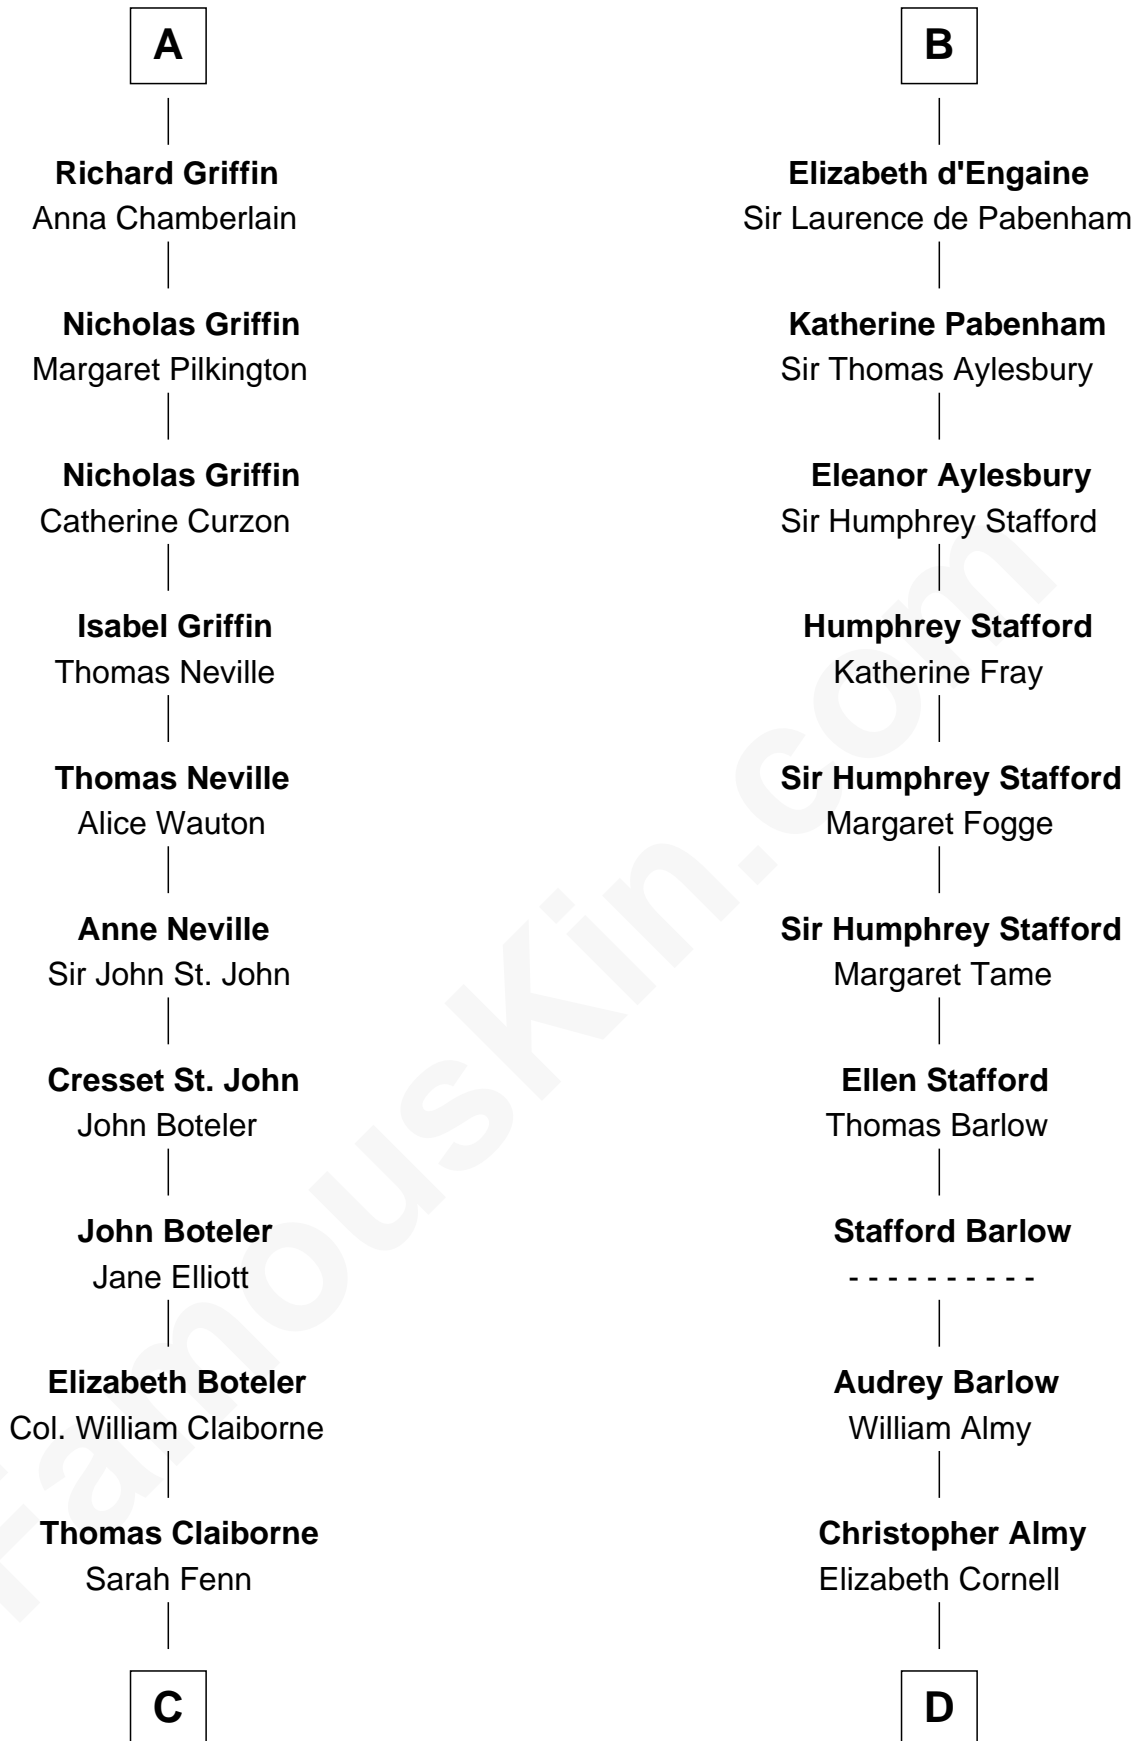

FamousKin.com Relationship Chart of

William C. C. Claiborne

1st Governor of Louisiana

19th cousin 1 time removed of

William Ellery

Signer of the Declaration of Independence

C

Thomas Claiborne

Ann Fox

Nathaniel Claiborne

Jane Cole

William Claiborne

Mary Leigh

William C. C. Claiborne

1st Governor of Louisiana

D