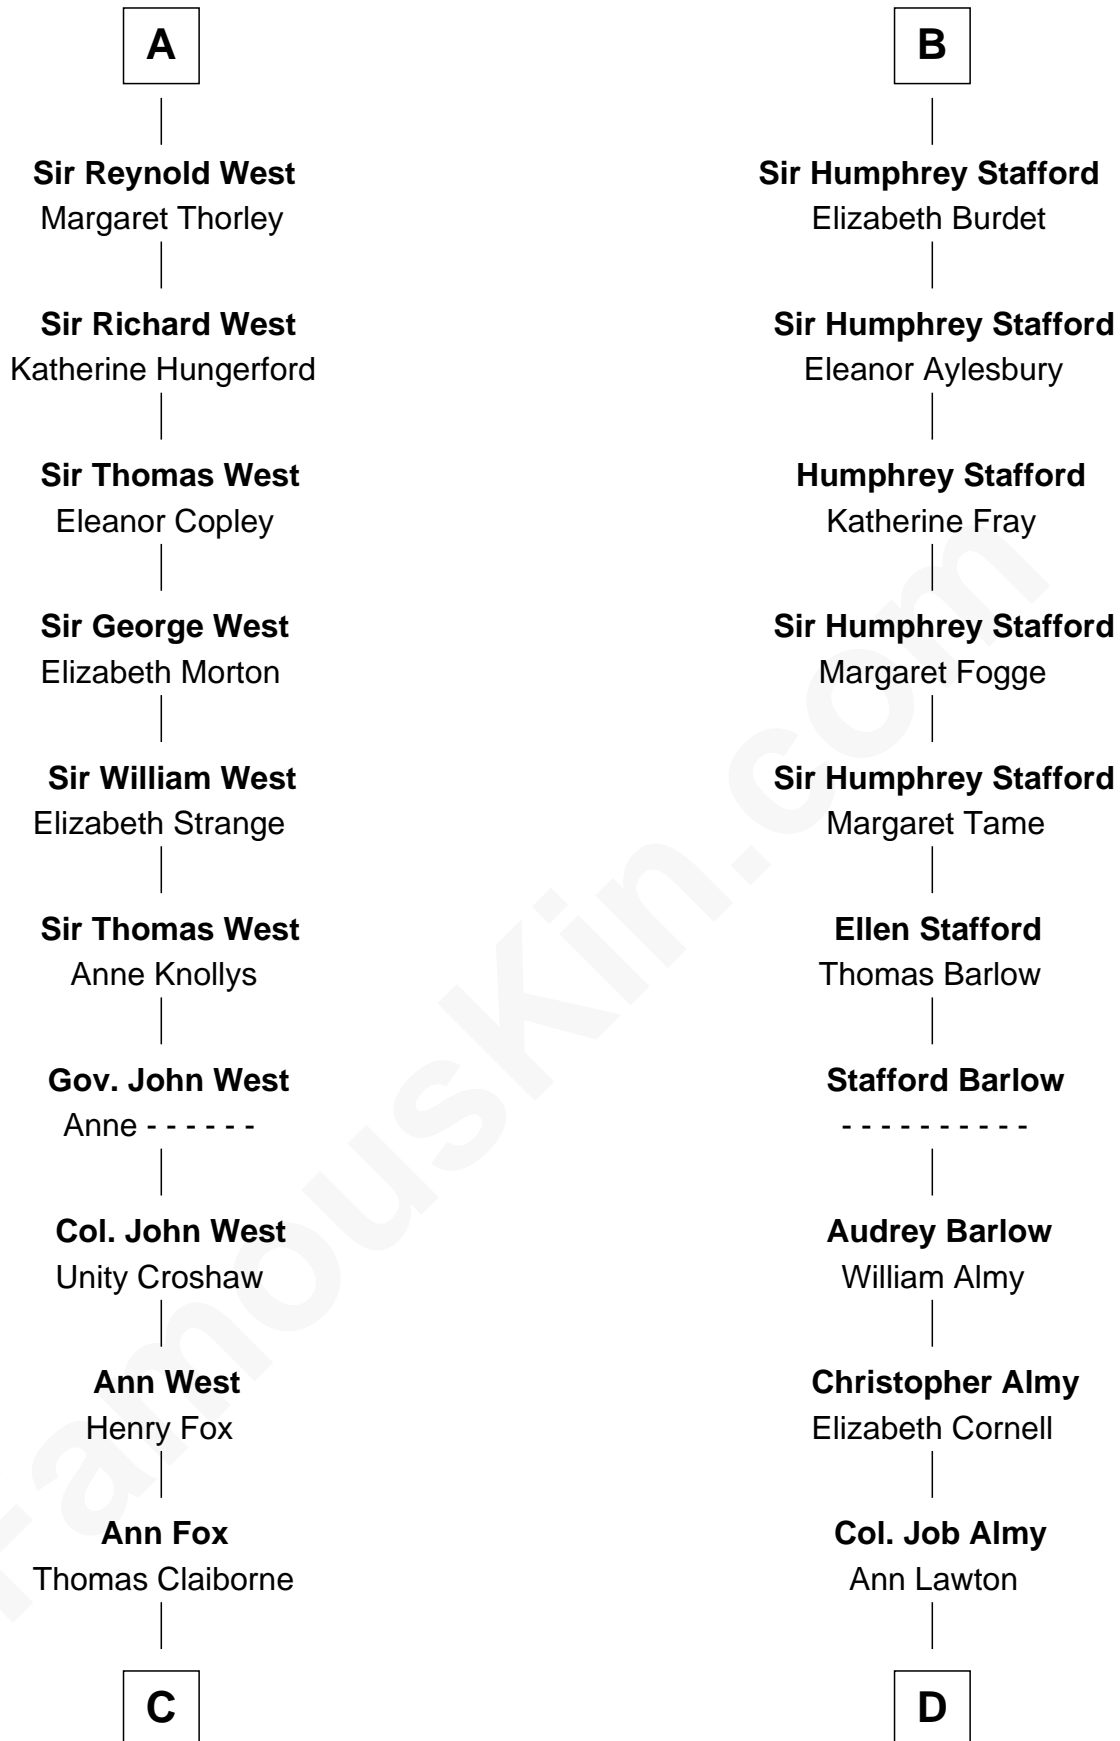

**FamousKin.com**  
**Relationship Chart of**  
**William C. C. Claiborne**  
*1st Governor of Louisiana*

**18th cousin 1 time removed of**  
**William Ellery**  
*Signer of the Declaration of Independence*

**Sir Alan la Zouche**  
 Eleanor de Segrave

**Maud FitzThomas**  
 John de Botetourte

**Maude la Zouche**  
 Sir Robert de Holland

**Ada de Botetourte**  
 Sir John de St. Philibert

**Margaret de Holland**  
 Sir John de la Warre

**Maud de St. Philibert**  
 Sir Warin Trussell

**Roger de la Warre**  
 Eleanor Mowbray

**Maud Trussell**  
 Sir John de Hastang

**Joan de la Warre**  
 Sir Thomas West

**Maud de Hastang**  
 Ralph Stafford

**A**

**B**

FamousKin.com