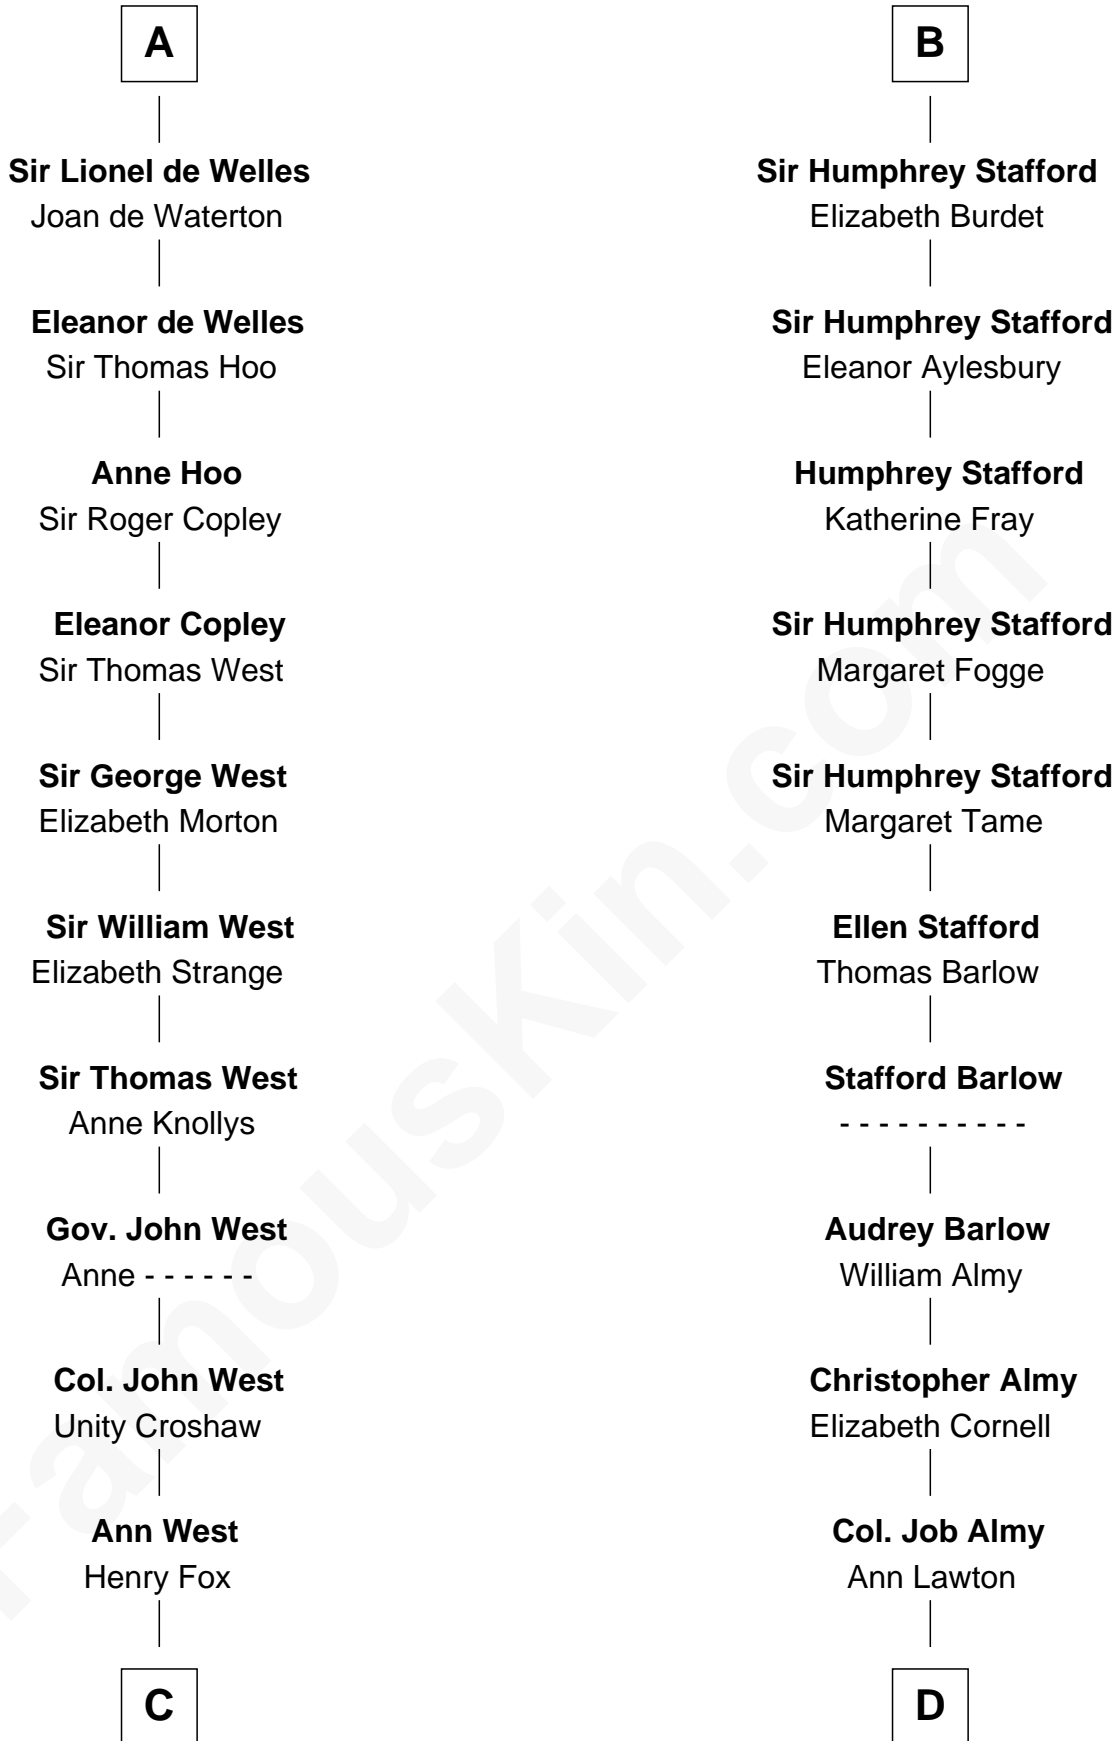

**FamousKin.com**  
**Relationship Chart of**  
**William C. C. Claiborne**  
*1st Governor of Louisiana*

18th cousin 2 times removed of

**William Ellery**  
*Signer of the Declaration of Independence*

**C**

**Ann Fox**

Thomas Claiborne

**Nathaniel Claiborne**

Jane Cole

**William Claiborne**

Mary Leigh

**William C. C. Claiborne**

*1st Governor of Louisiana*

**D**

**Elizabeth Almy**

William Ellery

**William Ellery**

*Signer of Declaration of Independence*

FamousKin.com