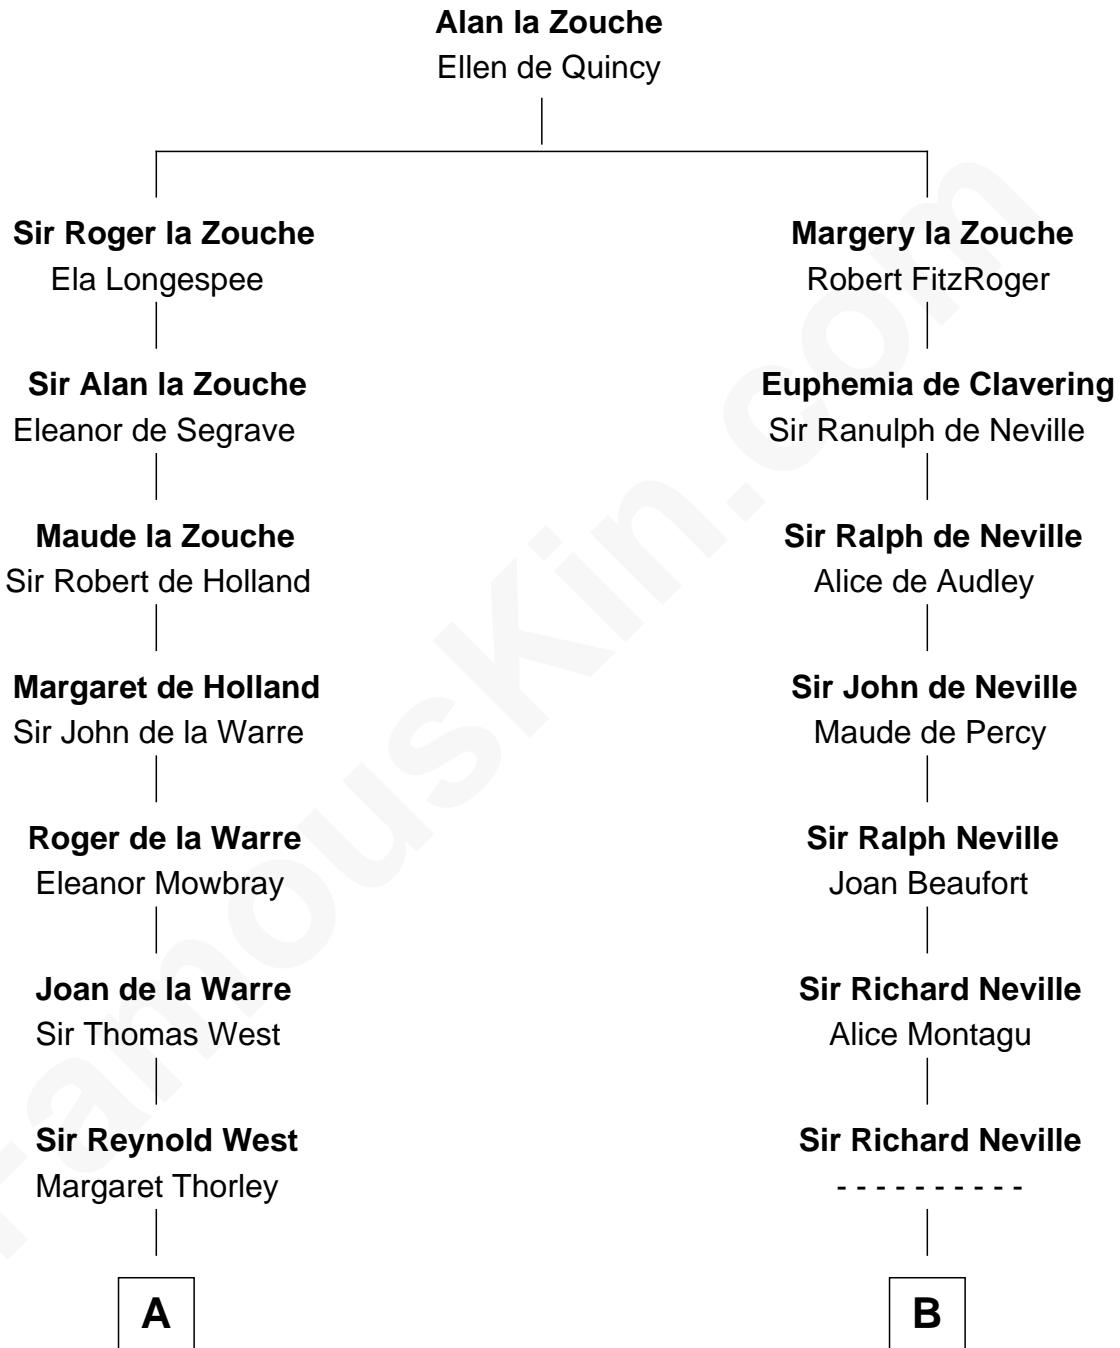

FamousKin.com Relationship Chart of

William C. C. Claiborne

1st Governor of Louisiana

17th cousin 1 time removed of

Fletcher Christian

Leader of the mutiny on the Bounty

C

William Claiborne

Mary Leigh

William C. C. Claiborne

1st Governor of Louisiana

FamousKin.com