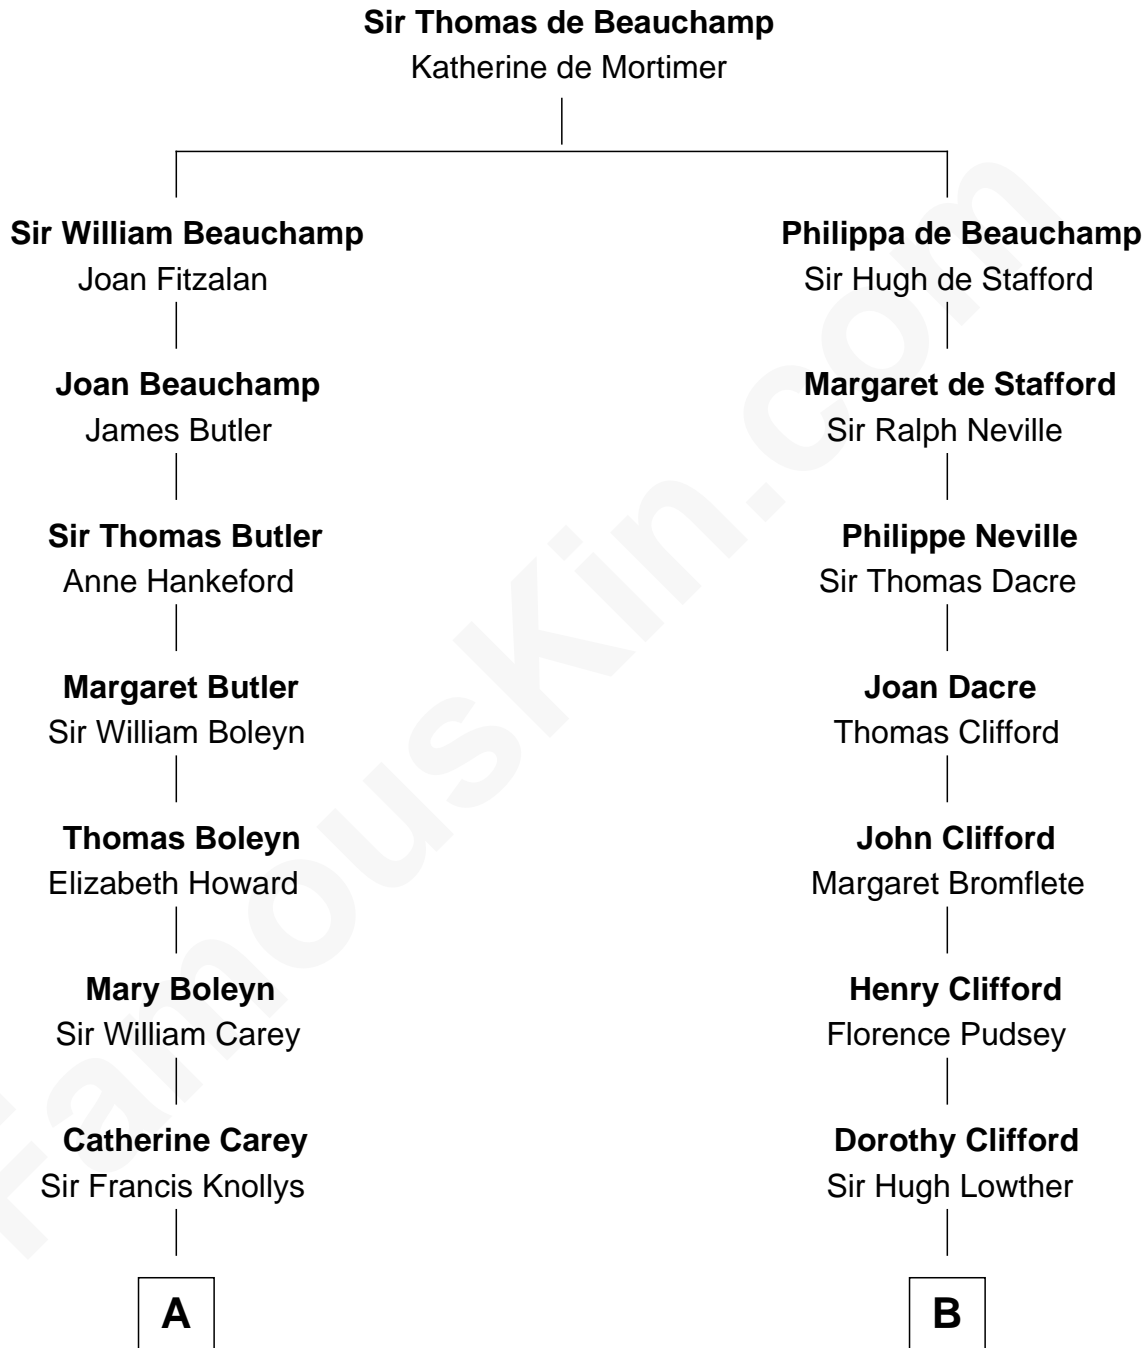

FamousKin.com Relationship Chart of

William C. C. Claiborne

1st Governor of Louisiana

14th cousin 1 time removed of

Fletcher Christian

Leader of the mutiny on the Bounty

A

Anne Knollys
Sir Thomas West

Gov. John West
Anne - - - - -

Col. John West
Unity Croshaw

Ann West
Henry Fox

Ann Fox
Thomas Claiborne

Nathaniel Claiborne
Jane Cole

William Claiborne
Mary Leigh

William C. C. Claiborne
1st Governor of Louisiana

B

Sir Richard Lowther
Frances Middleton

Sir Christopher Lowther
Eleanor Musgrave

Sir John Lowther
Eleanor Fleming

Agnes Lowther
Roger Kirkby

William Kirkby
Joanna Furness

Eleanor Kirkby
Humphrey Senhouse

Bridget Senhouse
John Christian

Charles Christian
Anne Dixon

Fletcher Christian

Leader of the mutiny on the Bounty