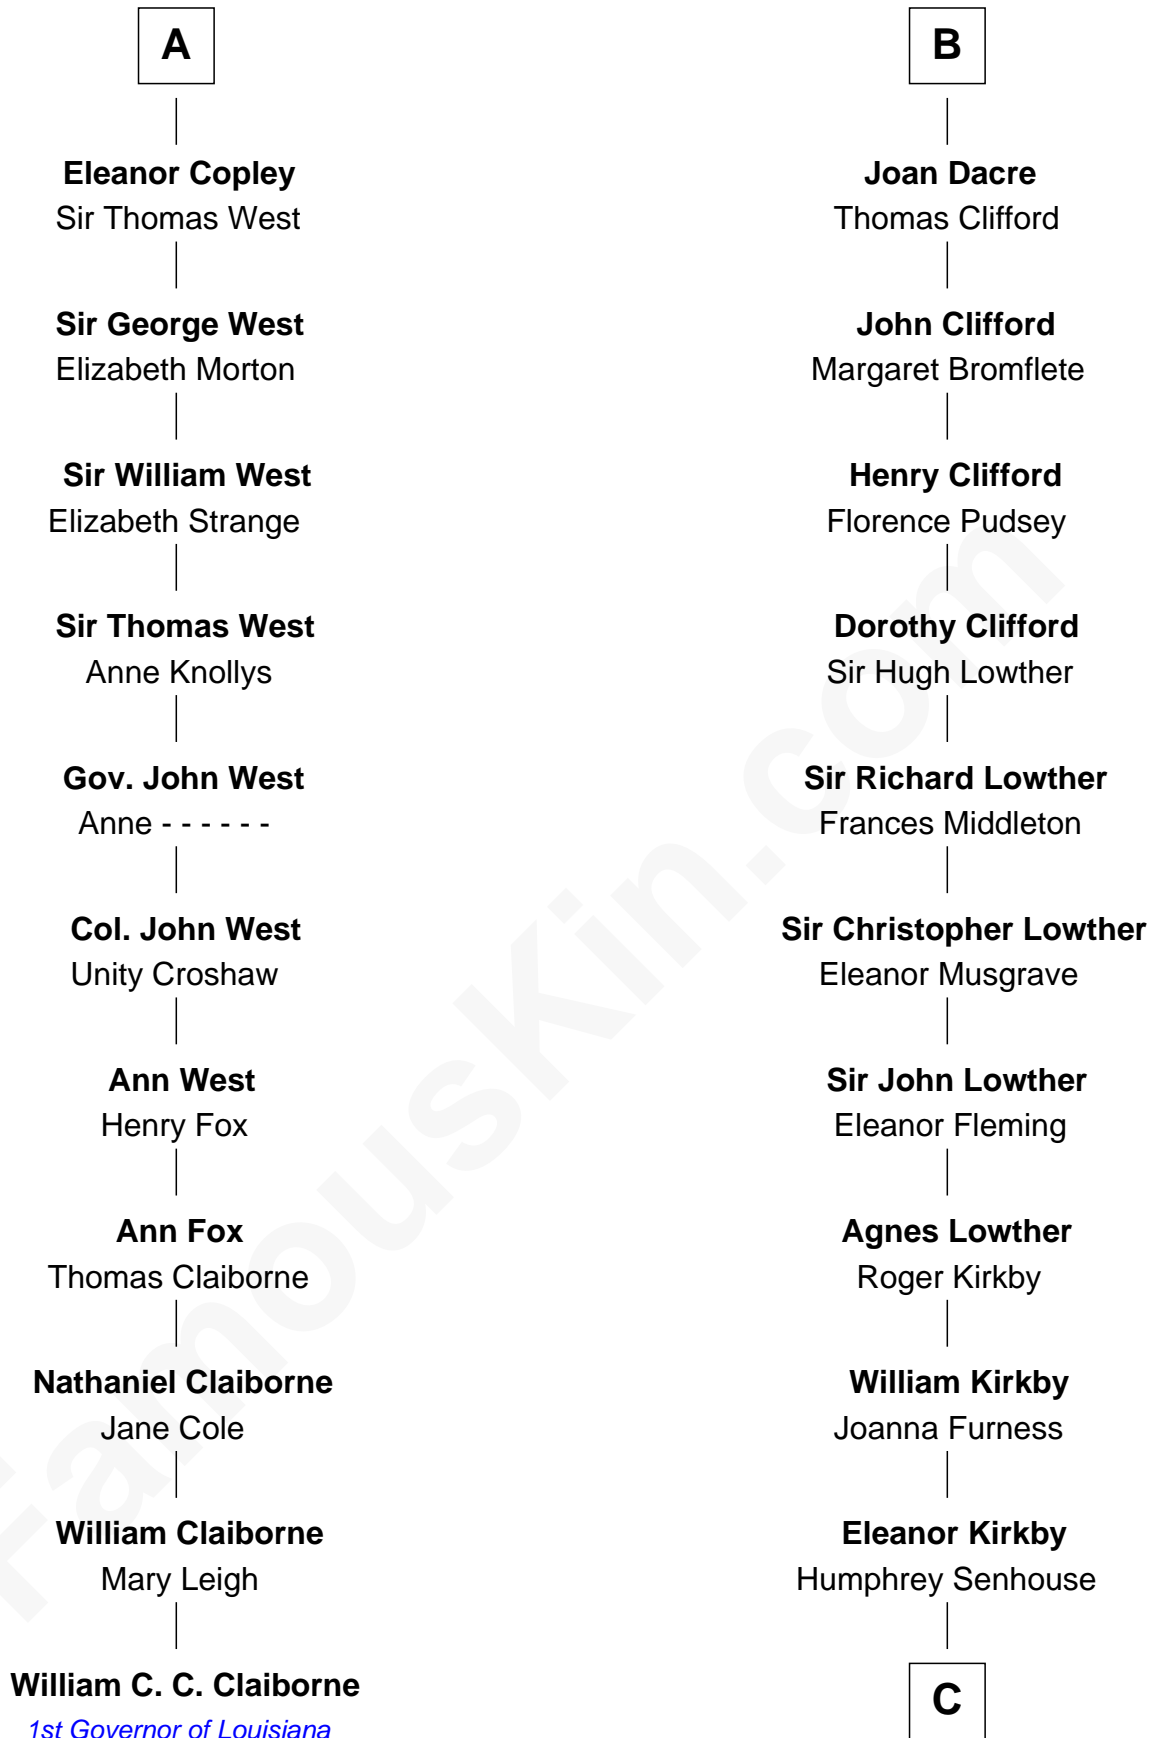

**FamousKin.com**  
**Relationship Chart of**  
**William C. C. Claiborne**  
*1st Governor of Louisiana*

17th cousin 2 times removed of

**Fletcher Christian**  
*Leader of the mutiny on the Bounty*

**C**

**Bridget Senhouse**

John Christian

**Charles Christian**

Anne Dixon

**Fletcher Christian**

*Leader of the mutiny on the Bounty*

FamousKin.com