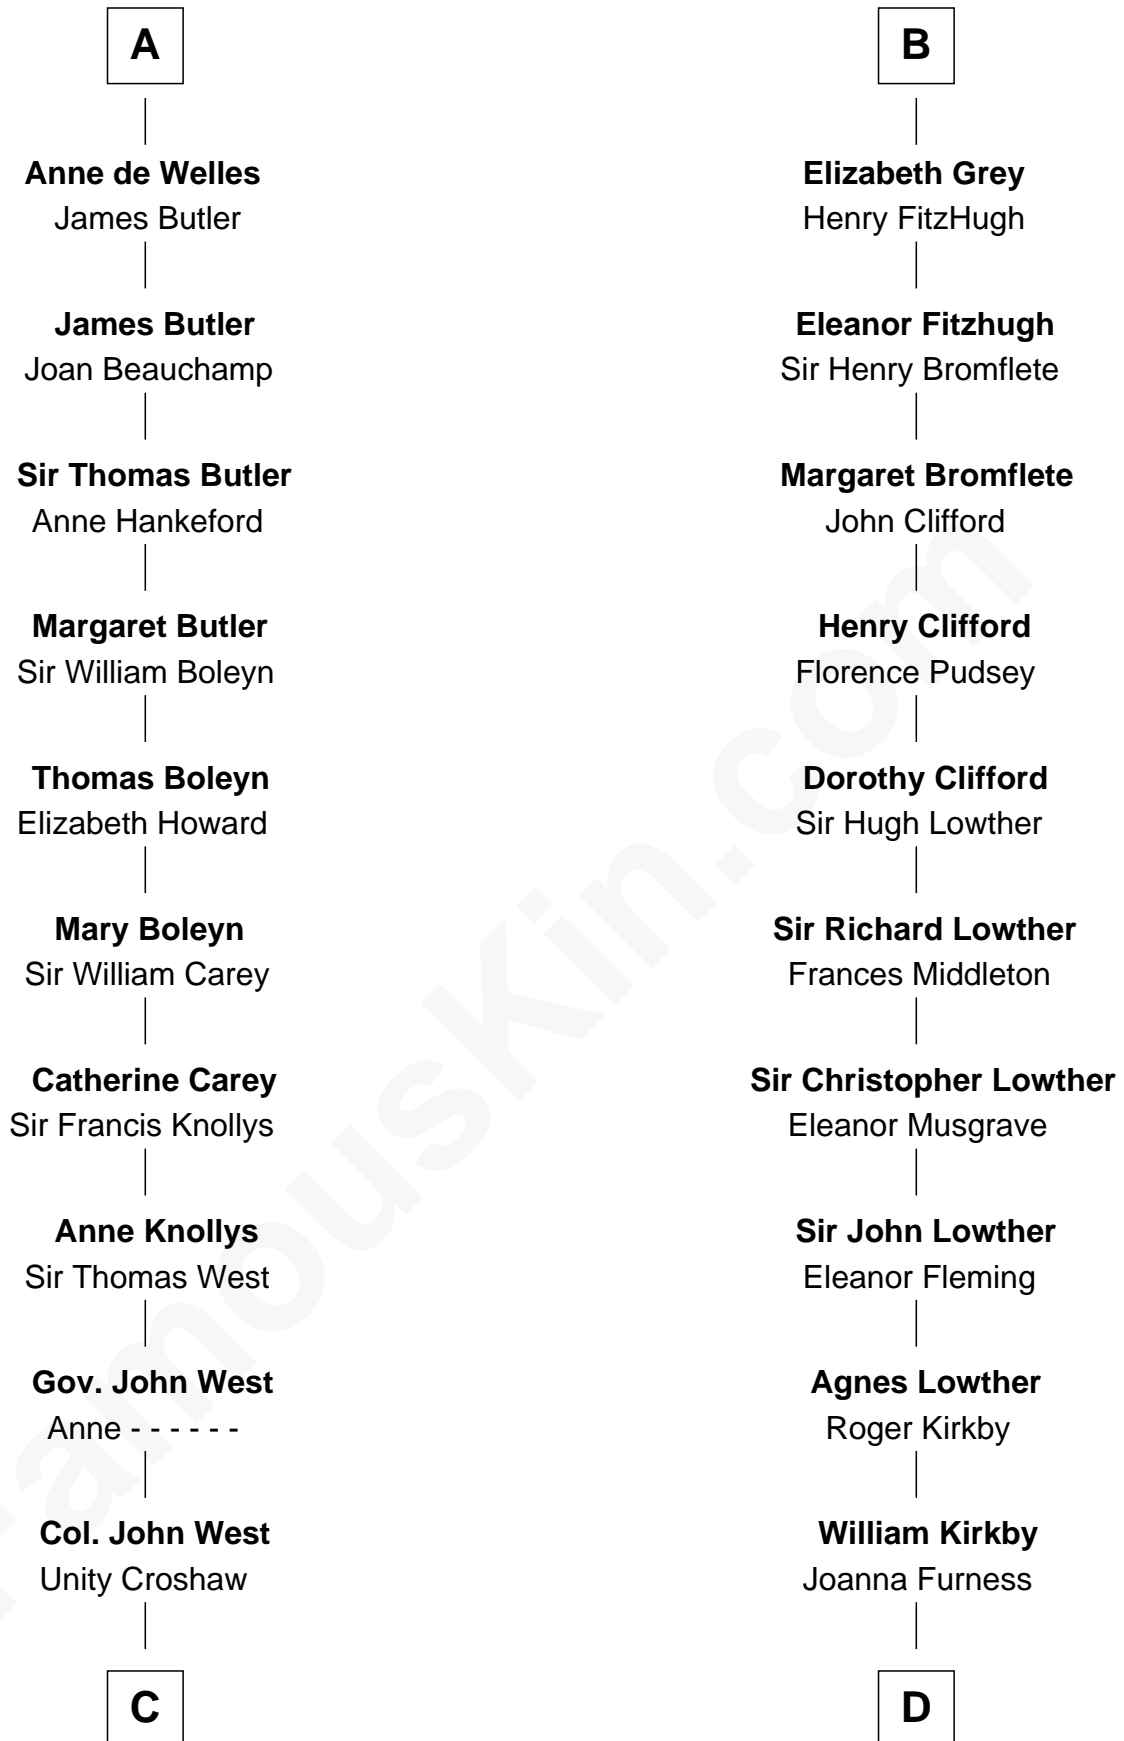

FamousKin.com
Relationship Chart of
William C. C. Claiborne
1st Governor of Louisiana

20th cousin 1 time removed of

Fletcher Christian
Leader of the mutiny on the Bounty

C

Ann West
Henry Fox

Ann Fox
Thomas Claiborne

Nathaniel Claiborne
Jane Cole

William Claiborne
Mary Leigh

William C. C. Claiborne
1st Governor of Louisiana

D

Eleanor Kirkby
Humphrey Senhouse

Bridget Senhouse
John Christian

Charles Christian
Anne Dixon

Fletcher Christian
Leader of the mutiny on the Bounty