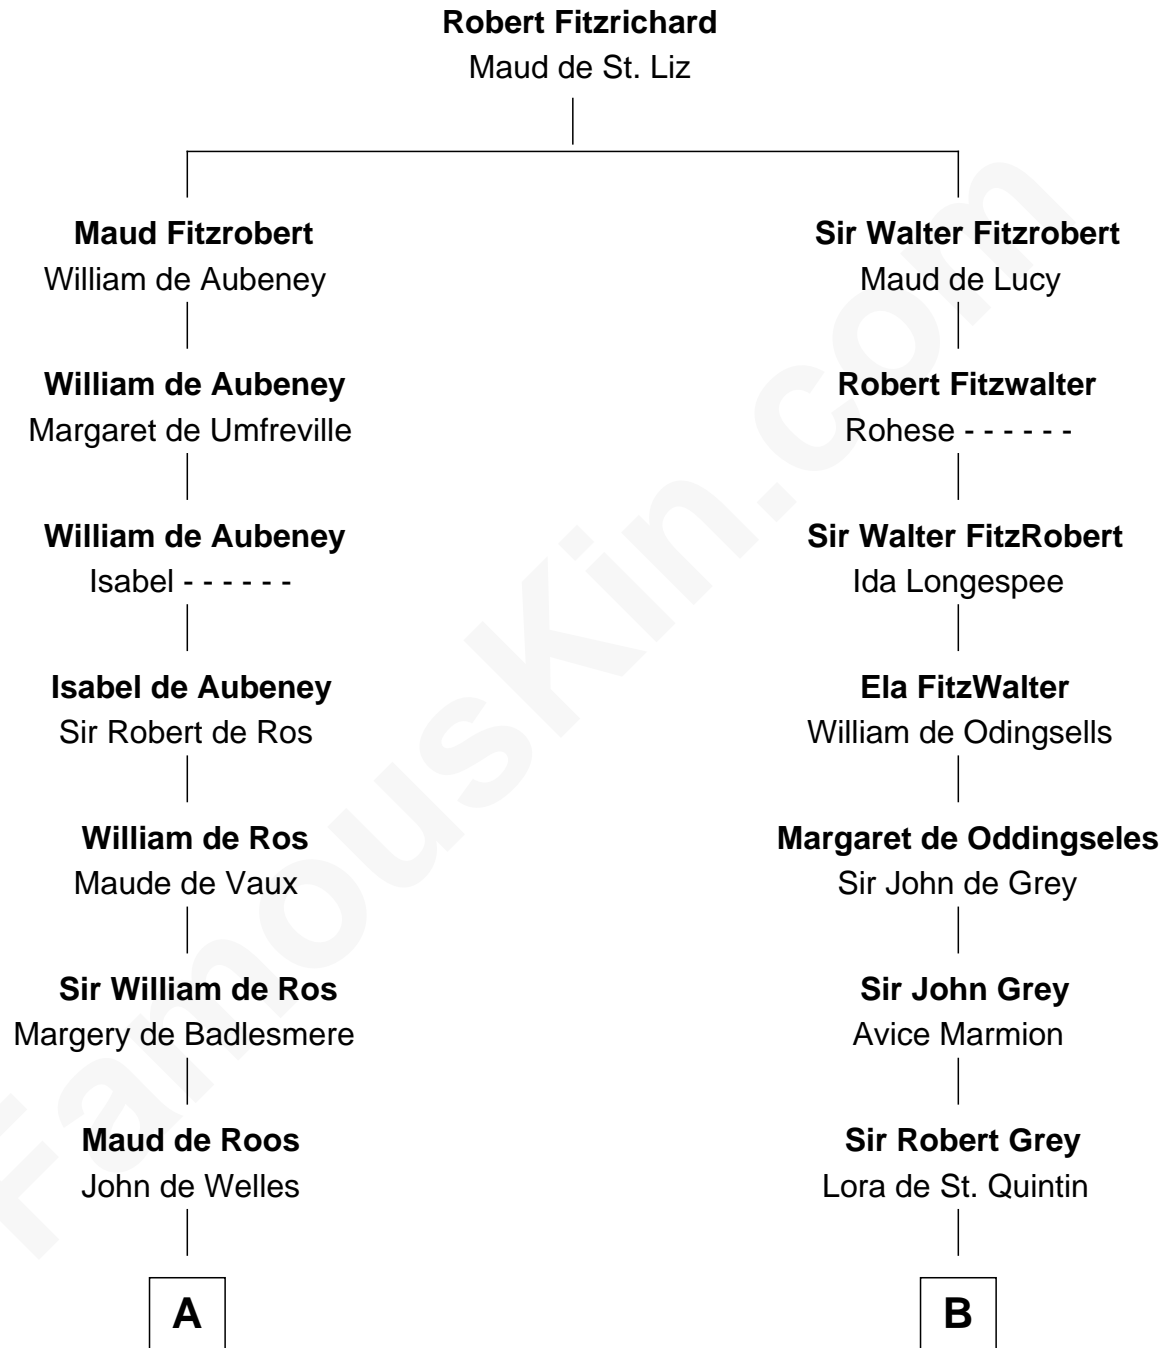

FamousKin.com
Relationship Chart of
William C. C. Claiborne
1st Governor of Louisiana

20th cousin 1 time removed of

Fletcher Christian
Leader of the mutiny on the Bounty

C

Ann West
Henry Fox

Ann Fox
Thomas Claiborne

Nathaniel Claiborne
Jane Cole

William Claiborne
Mary Leigh

William C. C. Claiborne
1st Governor of Louisiana

D

Eleanor Kirkby
Humphrey Senhouse

Bridget Senhouse
John Christian

Charles Christian
Anne Dixon

Fletcher Christian
Leader of the mutiny on the Bounty