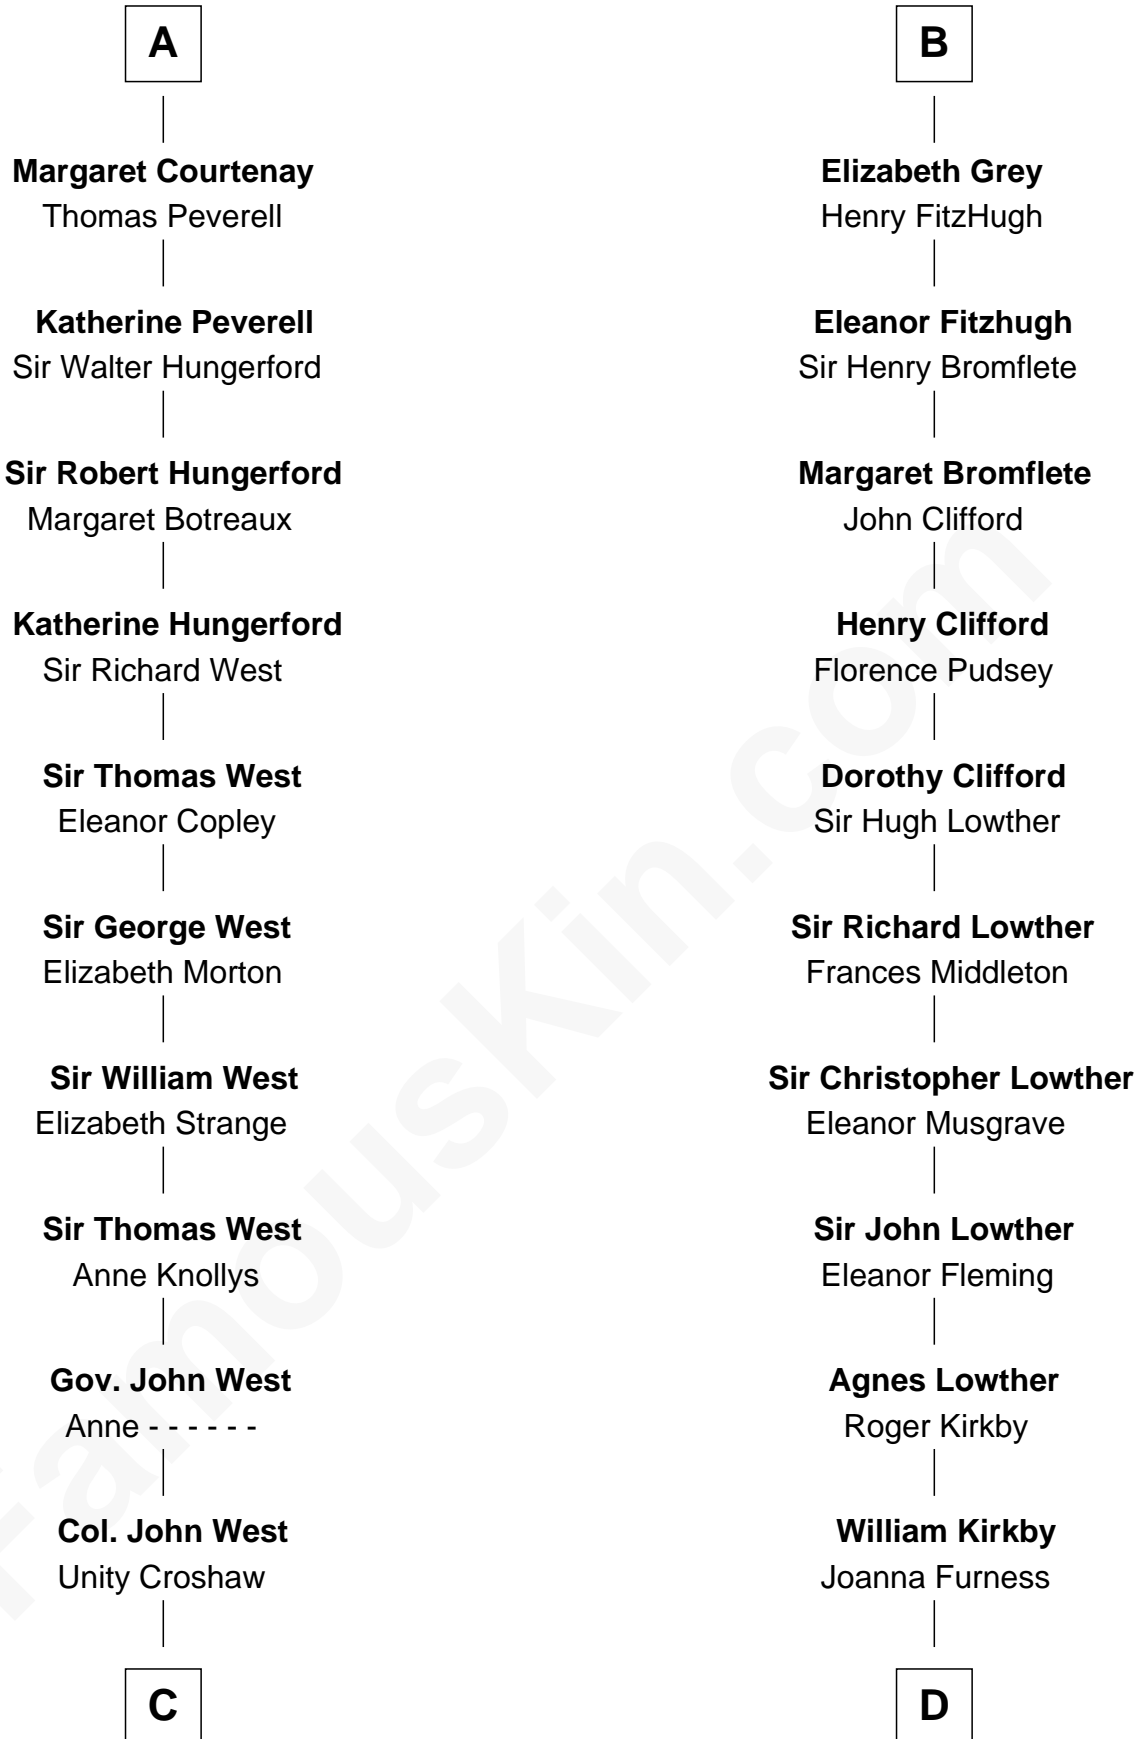

FamousKin.com Relationship Chart of

William C. C. Claiborne

1st Governor of Louisiana

20th cousin 1 time removed of

Fletcher Christian

Leader of the mutiny on the Bounty

C

Ann West
Henry Fox

Ann Fox
Thomas Claiborne

Nathaniel Claiborne
Jane Cole

William Claiborne
Mary Leigh

William C. C. Claiborne
1st Governor of Louisiana

D

Eleanor Kirkby
Humphrey Senhouse

Bridget Senhouse
John Christian

Charles Christian
Anne Dixon

Fletcher Christian
Leader of the mutiny on the Bounty