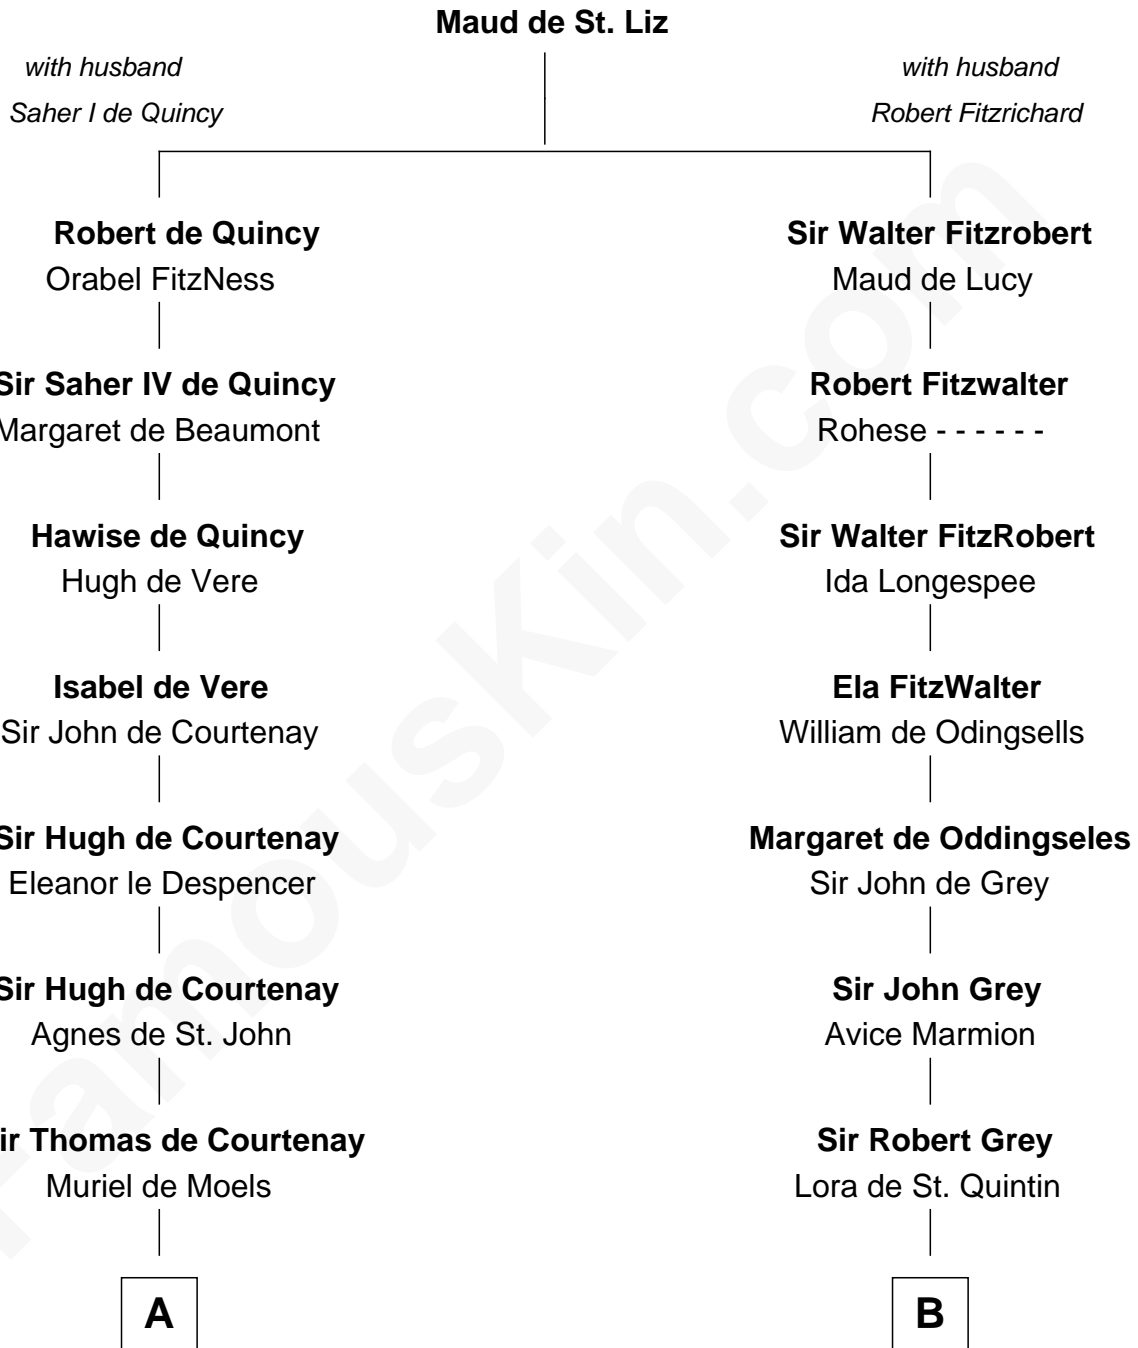

FamousKin.com Relationship Chart of

William C. C. Claiborne

1st Governor of Louisiana

20th cousin 1 time removed of

Fletcher Christian

Leader of the mutiny on the Bounty

C

Ann West
Henry Fox

Ann Fox
Thomas Claiborne

Nathaniel Claiborne
Jane Cole

William Claiborne
Mary Leigh

William C. C. Claiborne
1st Governor of Louisiana

D

Eleanor Kirkby
Humphrey Senhouse

Bridget Senhouse
John Christian

Charles Christian
Anne Dixon

Fletcher Christian
Leader of the mutiny on the Bounty