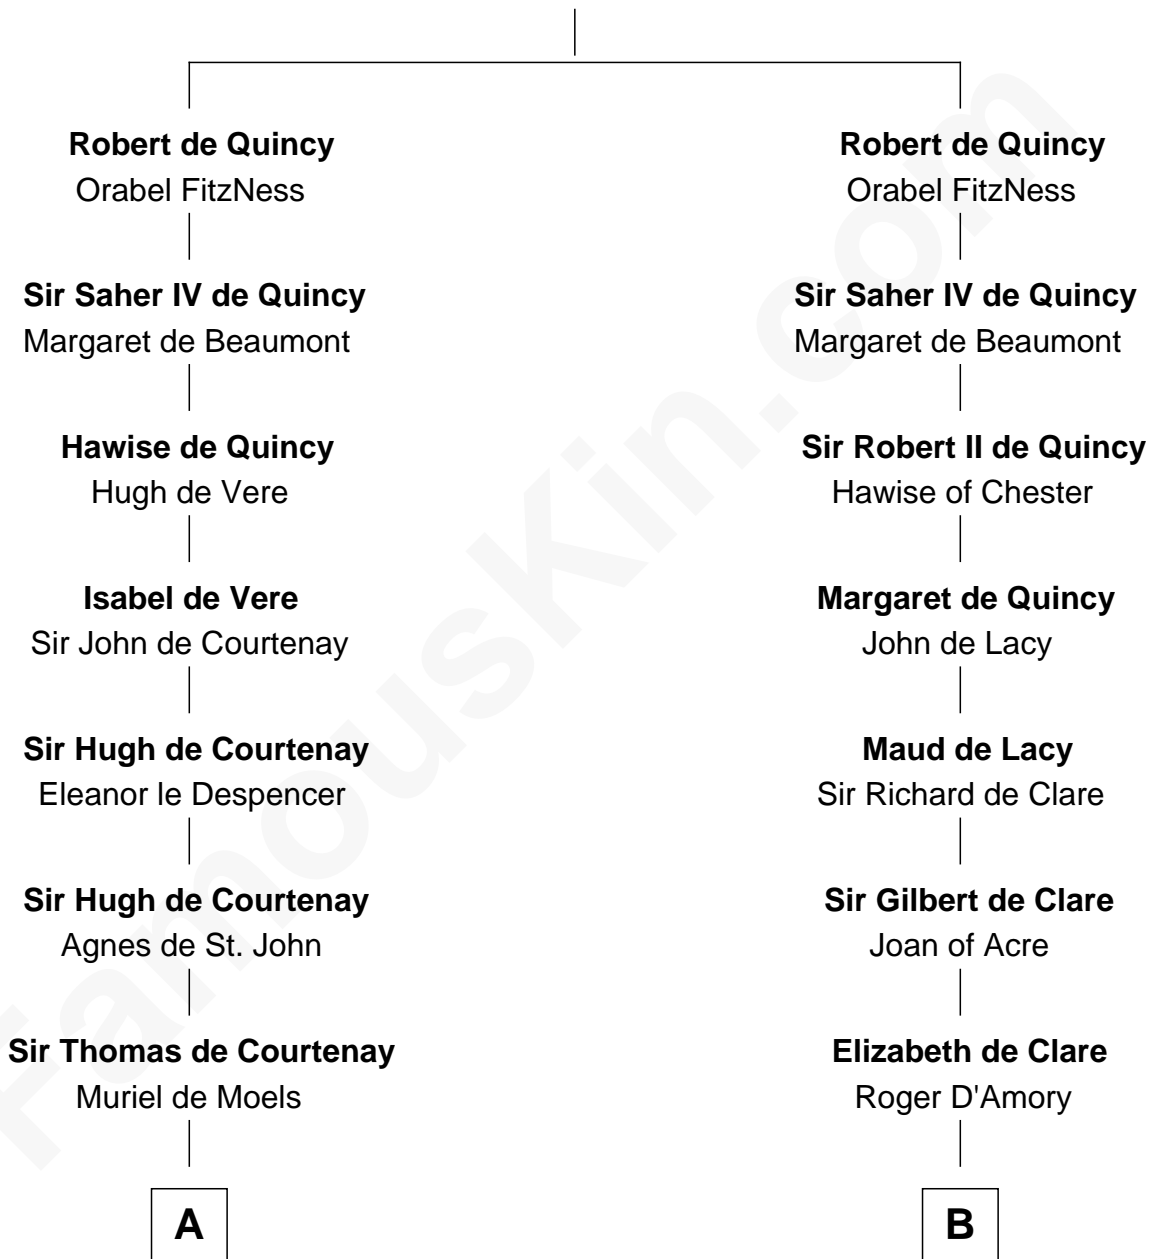

FamousKin.com
Relationship Chart of
William C. C. Claiborne
1st Governor of Louisiana

21st cousin of
Fletcher Christian
Leader of the mutiny on the Bounty

Saher I de Quincy
 Maud de St. Liz

C

Ann West
Henry Fox

Ann Fox
Thomas Claiborne

Nathaniel Claiborne
Jane Cole

William Claiborne
Mary Leigh

William C. C. Claiborne
1st Governor of Louisiana

D

Mary Huddleston
John Senhouse

Humphrey Senhouse
Eleanor Kirkby

Bridget Senhouse
John Christian

Charles Christian
Anne Dixon

Fletcher Christian
Leader of the mutiny on the Bounty