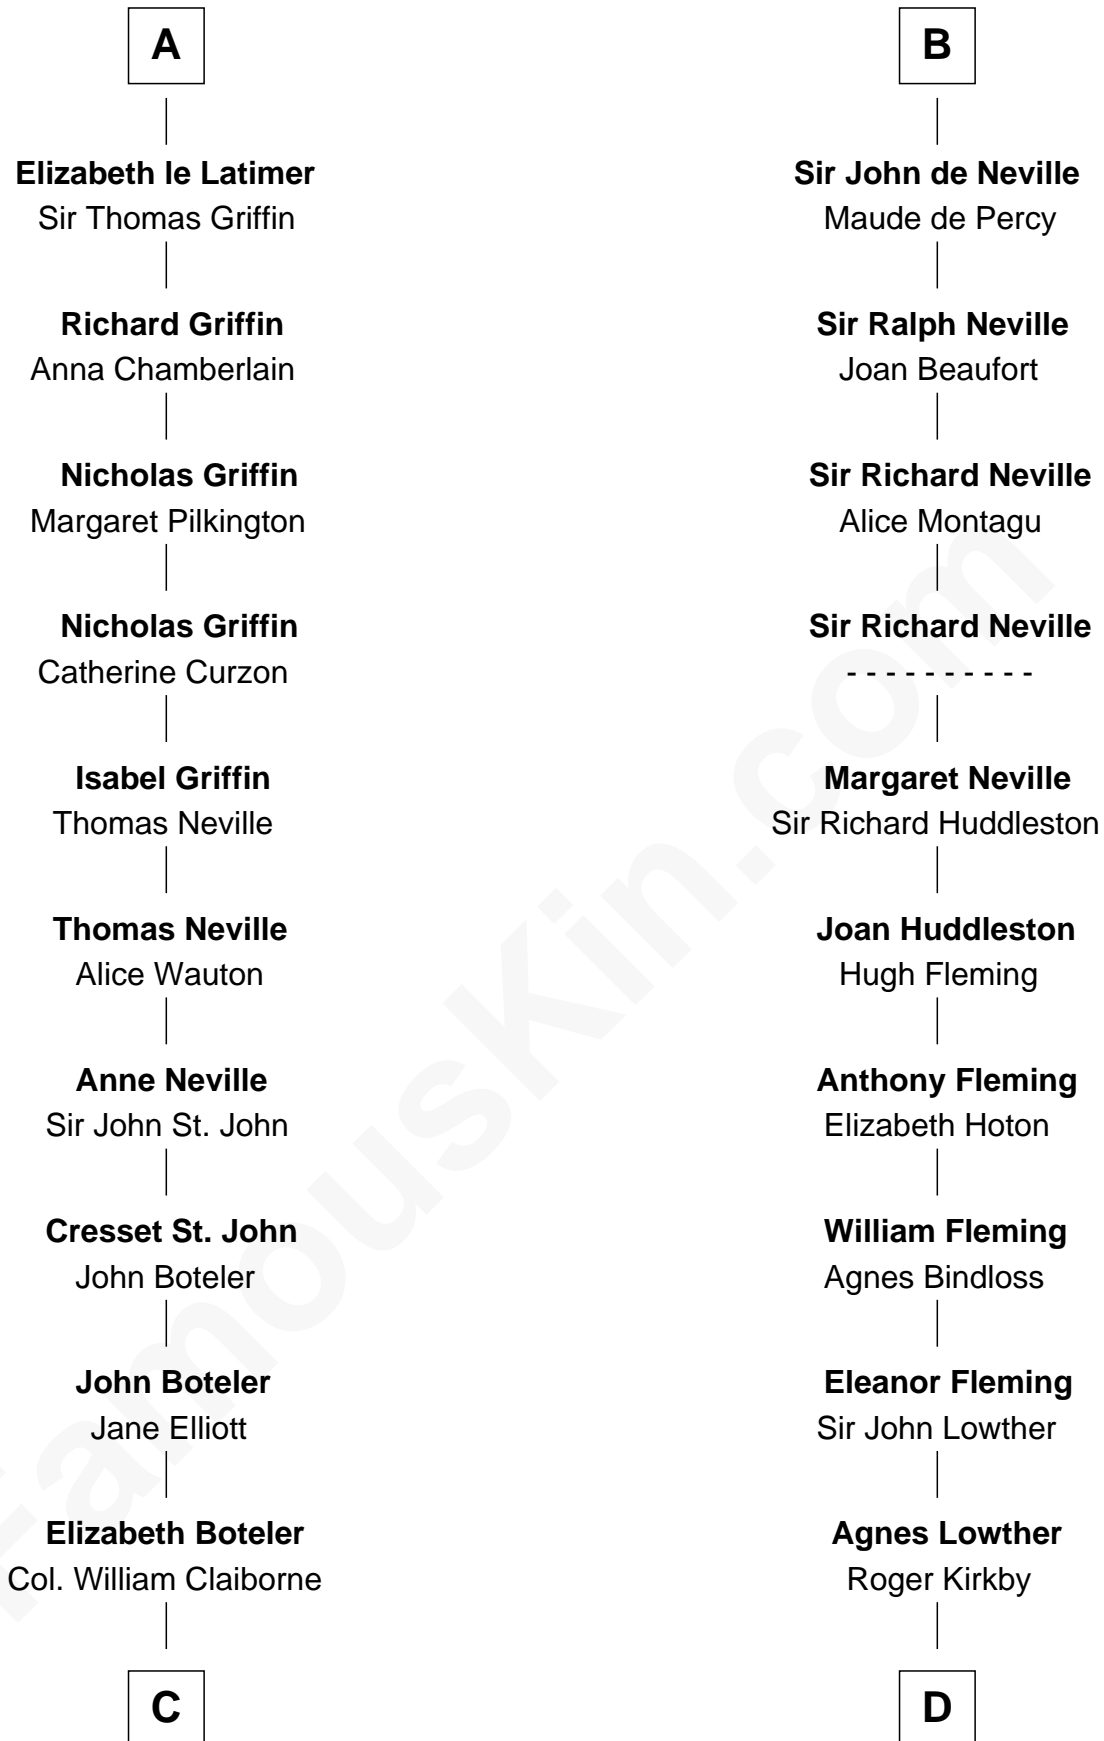

# FamousKin.com Relationship Chart of

**William C. C. Claiborne**

*1st Governor of Louisiana*

21st cousin of

**Fletcher Christian**

*Leader of the mutiny on the Bounty*

**Richard de Morville**

*Avise of Lancaster*

**C**

**Thomas Claiborne**

Sarah Fenn

**Thomas Claiborne**

Ann Fox

**Nathaniel Claiborne**

Jane Cole

**William Claiborne**

**Bridget Senhouse**

John Christian

**Charles Christian**

Anne Dixon

**Fletcher Christian**

*Leader of the mutiny on the Bounty*