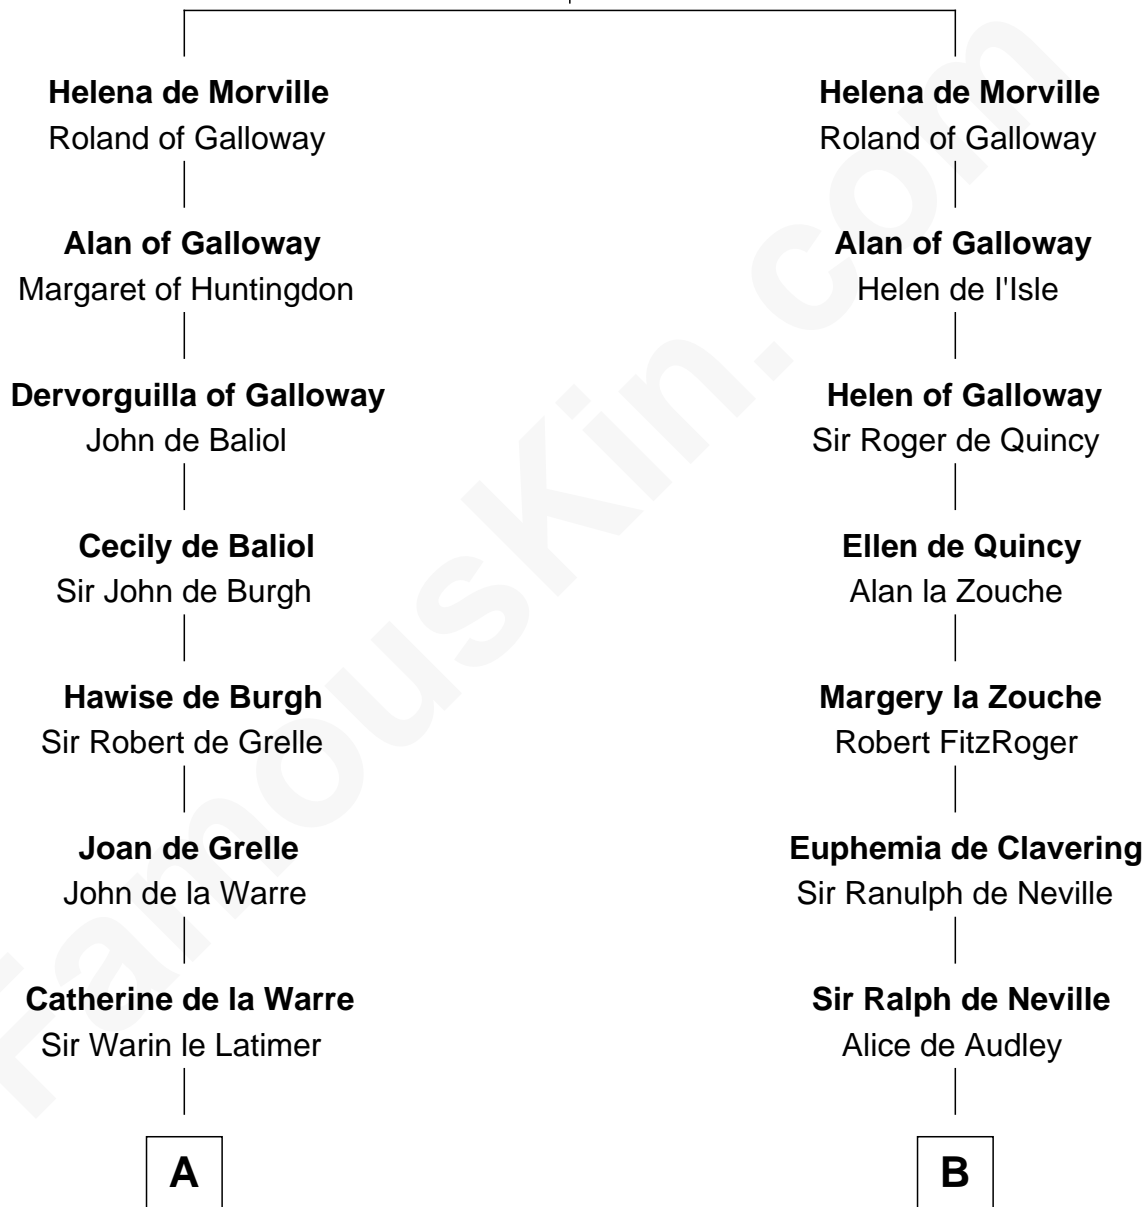

# FamousKin.com Relationship Chart of

**William C. C. Claiborne**

*1st Governor of Louisiana*

21st cousin of

**Fletcher Christian**

*Leader of the mutiny on the Bounty*

**Richard de Morville**

*Avise of Lancaster*

**C**

**Thomas Claiborne**

Sarah Fenn

**Thomas Claiborne**

Ann Fox

**Nathaniel Claiborne**

Jane Cole

**William Claiborne**