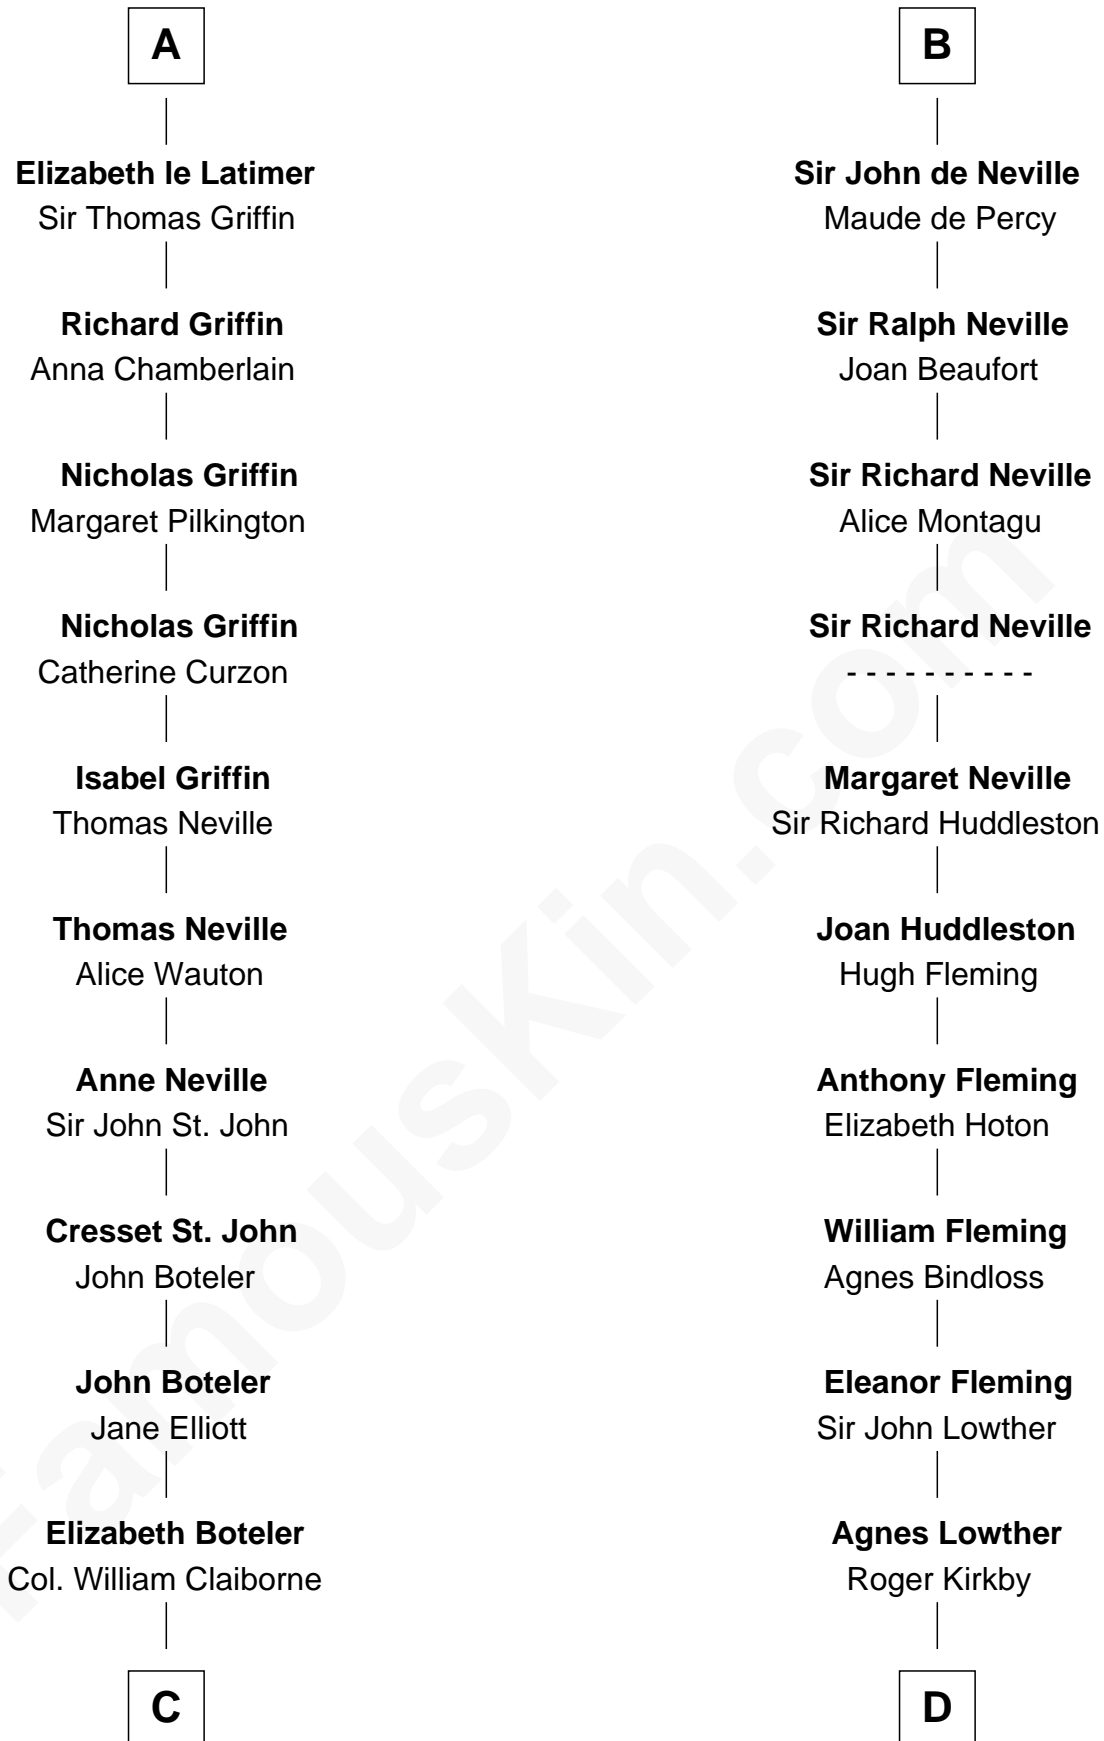

**FamousKin.com**  
**Relationship Chart of**  
**William C. C. Claiborne**  
*1st Governor of Louisiana*

**21st cousin of**  
**Fletcher Christian**  
*Leader of the mutiny on the Bounty*

**C**

**Thomas Claiborne**

Sarah Fenn

**Thomas Claiborne**

Ann Fox

**Nathaniel Claiborne**

Jane Cole

**William Claiborne**

Mary Leigh

**William C. C. Claiborne**

**Charles Christian**

Anne Dixon

**Fletcher Christian**

*Leader of the mutiny on the Bounty*