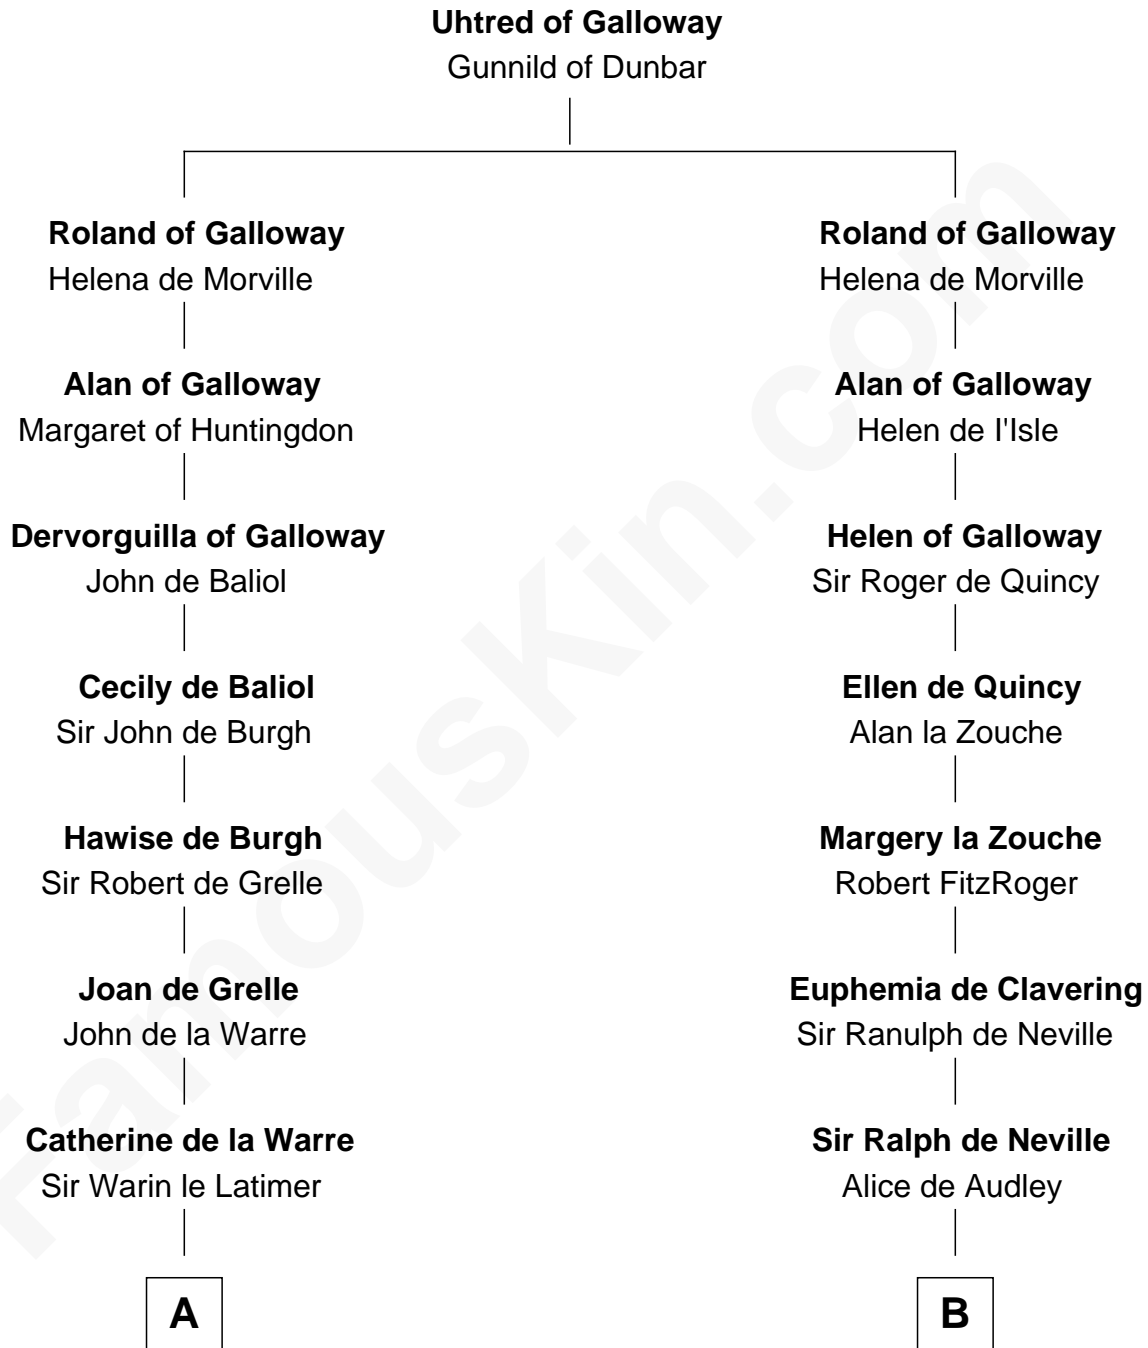

**FamousKin.com**  
**Relationship Chart of**  
**William C. C. Claiborne**  
*1st Governor of Louisiana*

**21st cousin of**  
**Fletcher Christian**  
*Leader of the mutiny on the Bounty*

**C**

**Thomas Claiborne**

Sarah Fenn

**Thomas Claiborne**

Ann Fox

**Nathaniel Claiborne**

Jane Cole

**William Claiborne**

Mary Leigh

**William C. C. Claiborne**

**Charles Christian**

Anne Dixon

**Fletcher Christian**

*Leader of the mutiny on the Bounty*