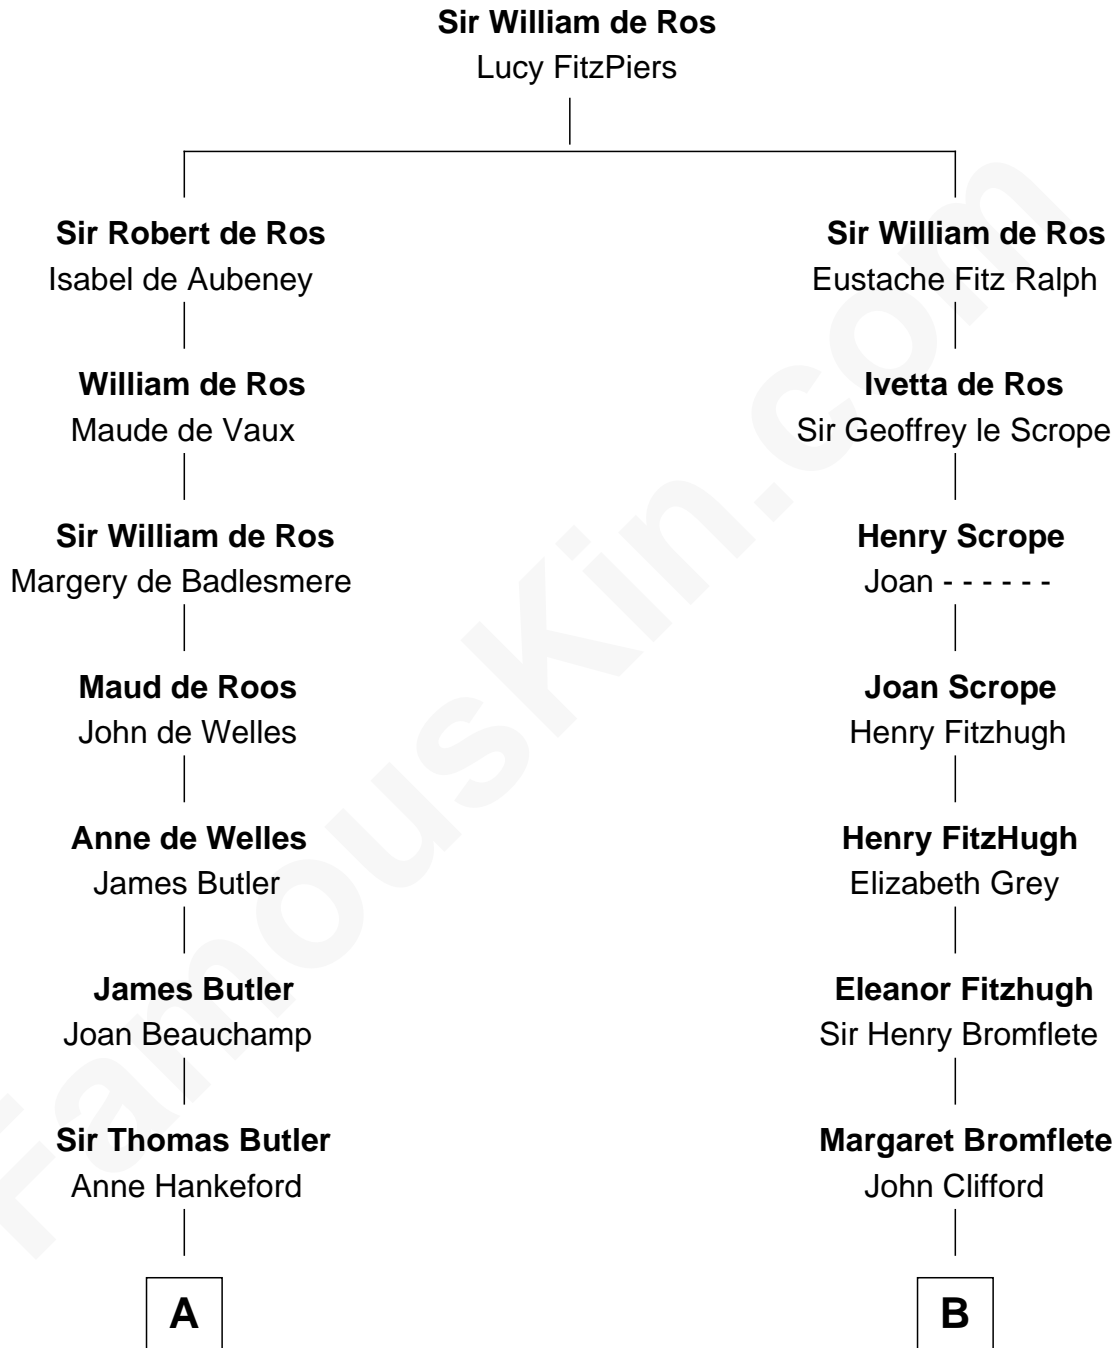

FamousKin.com Relationship Chart of

William C. C. Claiborne

1st Governor of Louisiana

17th cousin 1 time removed of

Fletcher Christian

Leader of the mutiny on the Bounty

C

William Claiborne

Mary Leigh

William C. C. Claiborne

1st Governor of Louisiana

FamousKin.com