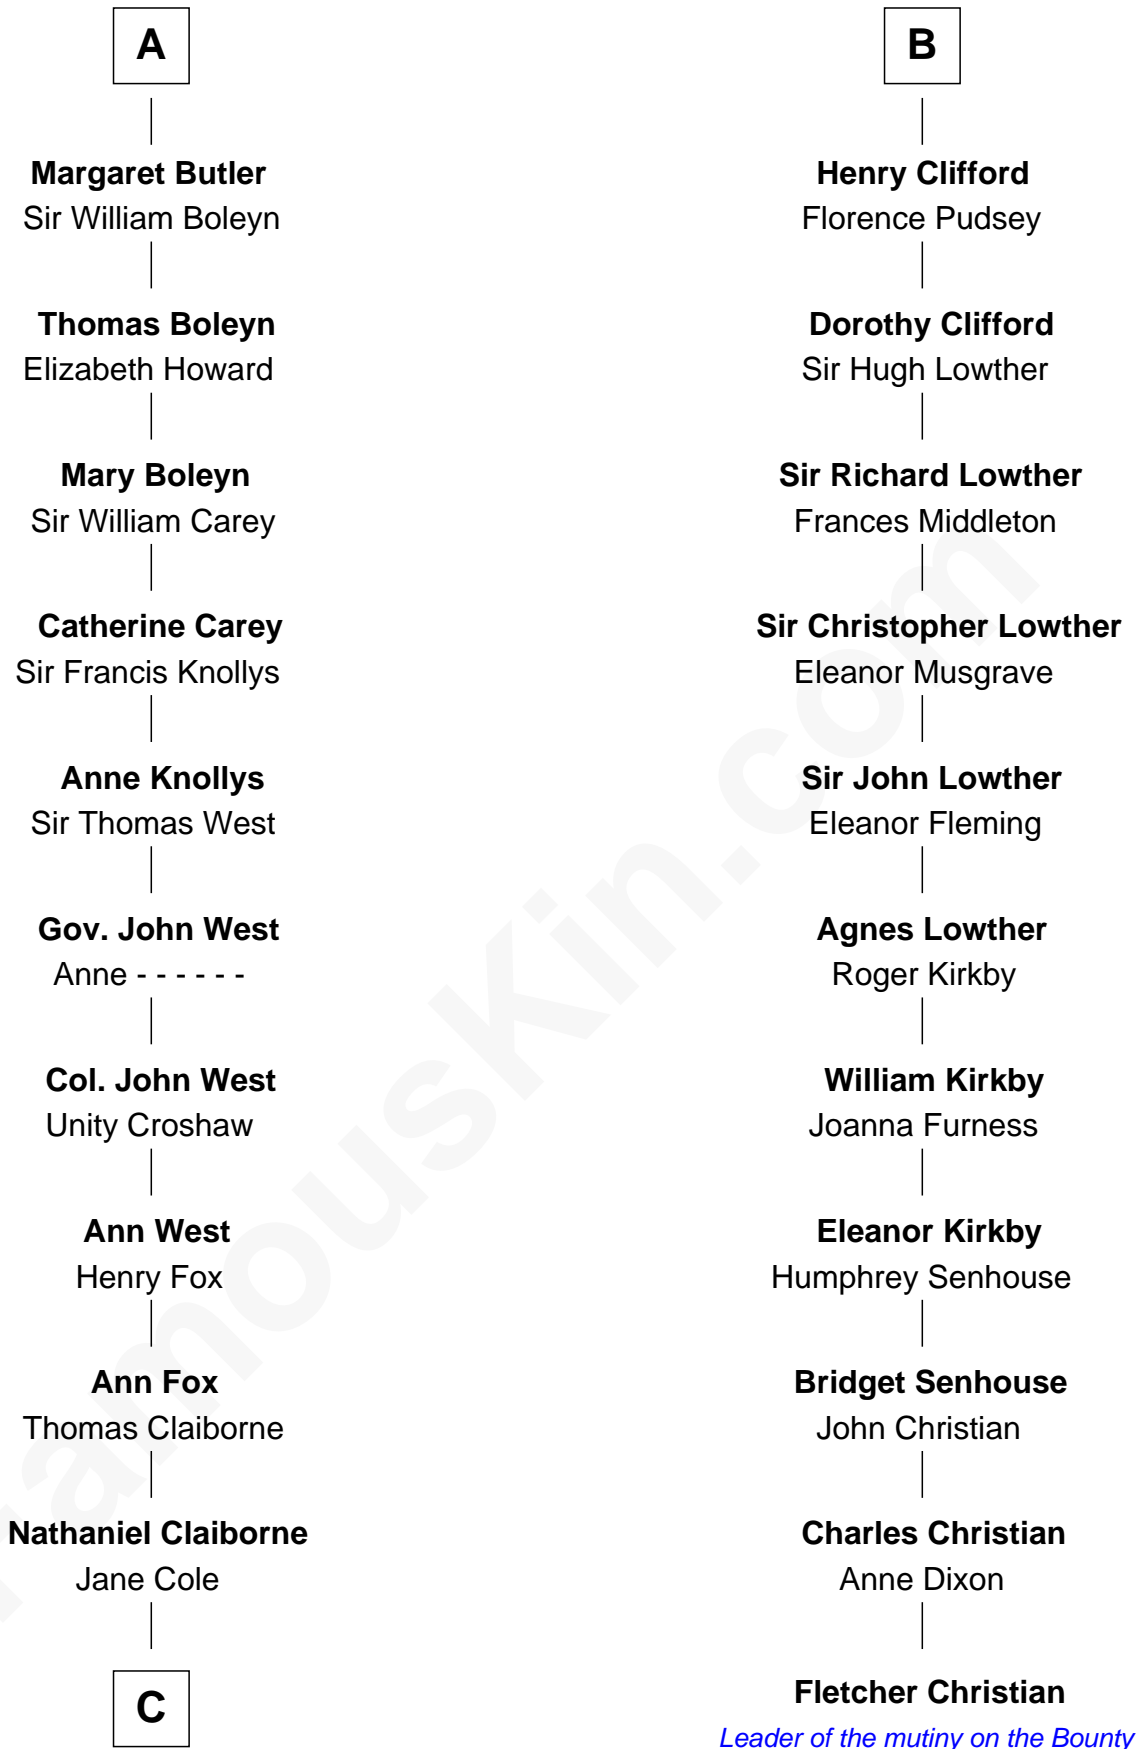

FamousKin.com Relationship Chart of

William C. C. Claiborne

1st Governor of Louisiana

17th cousin 1 time removed of

Fletcher Christian

Leader of the mutiny on the Bounty

C

William Claiborne

Mary Leigh

William C. C. Claiborne

1st Governor of Louisiana

FamousKin.com