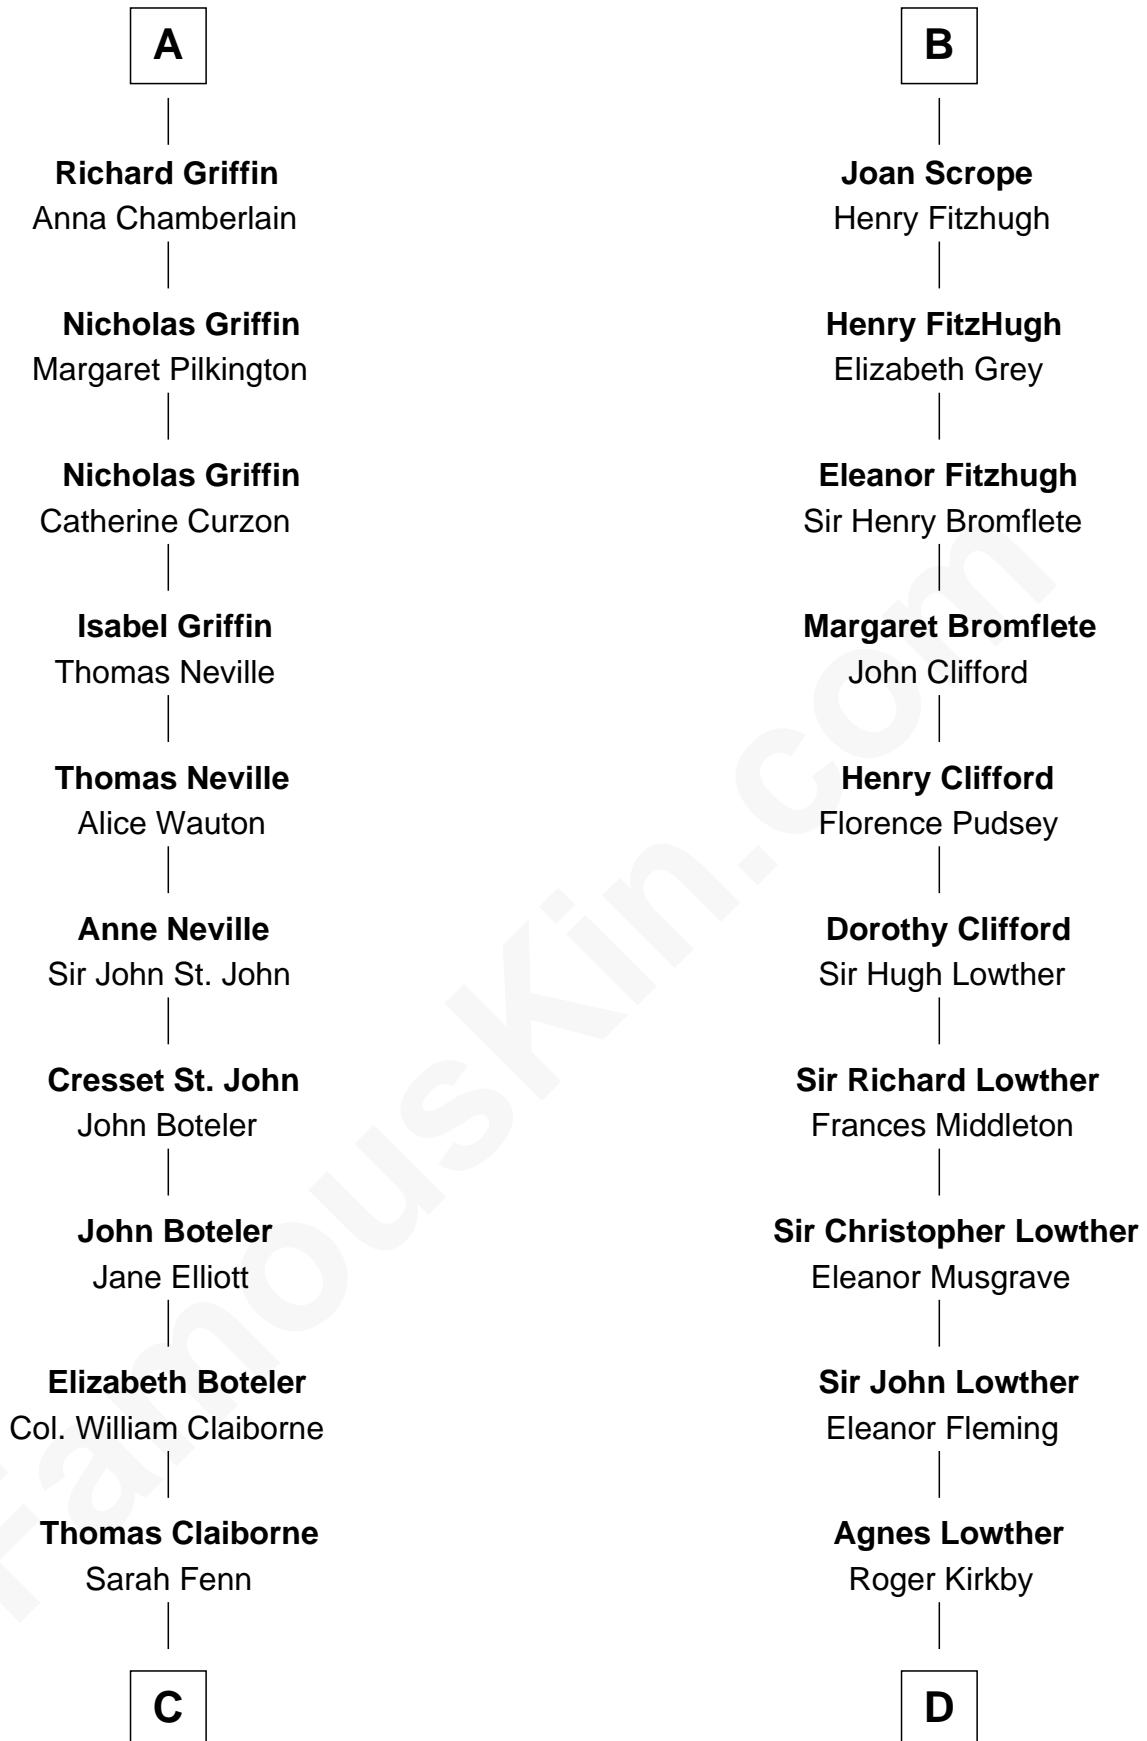

# FamousKin.com Relationship Chart of

**William C. C. Claiborne**

*1st Governor of Louisiana*

20th cousin 1 time removed of

**Fletcher Christian**

*Leader of the mutiny on the Bounty*

**David I, King of Scotland**  
Maud of Northumberland

**C**

**Thomas Claiborne**

Ann Fox

**Nathaniel Claiborne**

Jane Cole

**William Claiborne**

Mary Leigh

**William C. C. Claiborne**

**Charles Christian**

Anne Dixon

**Fletcher Christian**

*Leader of the mutiny on the Bounty*