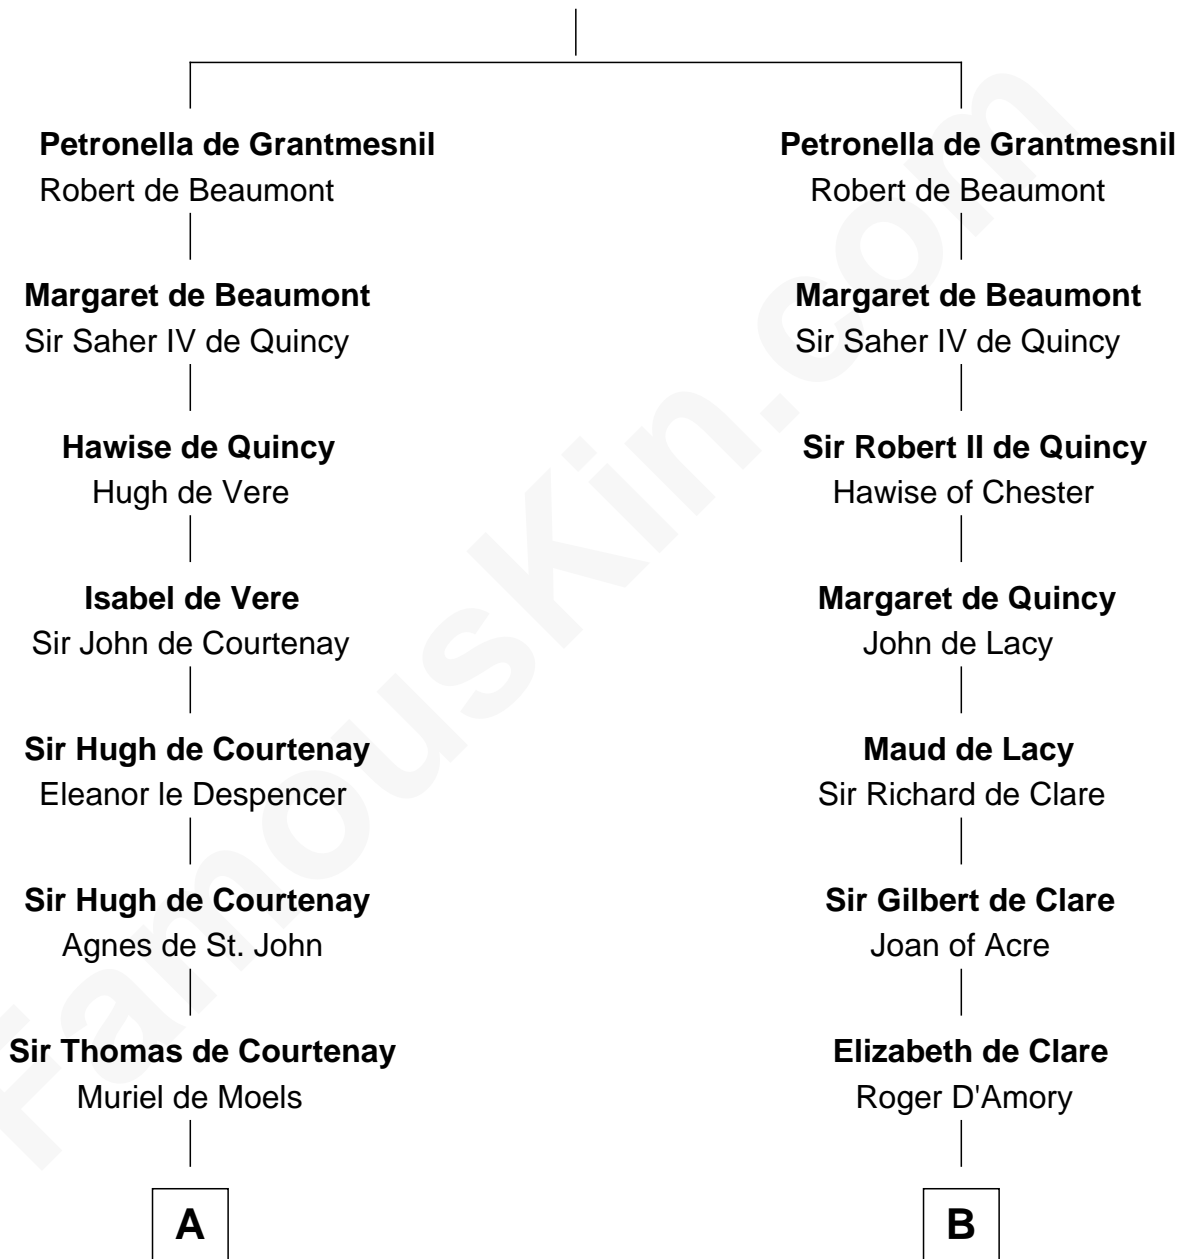

FamousKin.com
Relationship Chart of
William C. C. Claiborne
1st Governor of Louisiana

21st cousin of
Fletcher Christian
Leader of the mutiny on the Bounty

Hugh de Grantmesnil

C

Ann West
Henry Fox

Ann Fox
Thomas Claiborne

Nathaniel Claiborne
Jane Cole

William Claiborne
Mary Leigh

William C. C. Claiborne
1st Governor of Louisiana

D

Mary Huddleston
John Senhouse

Humphrey Senhouse
Eleanor Kirkby

Bridget Senhouse
John Christian

Charles Christian
Anne Dixon

Fletcher Christian
Leader of the mutiny on the Bounty