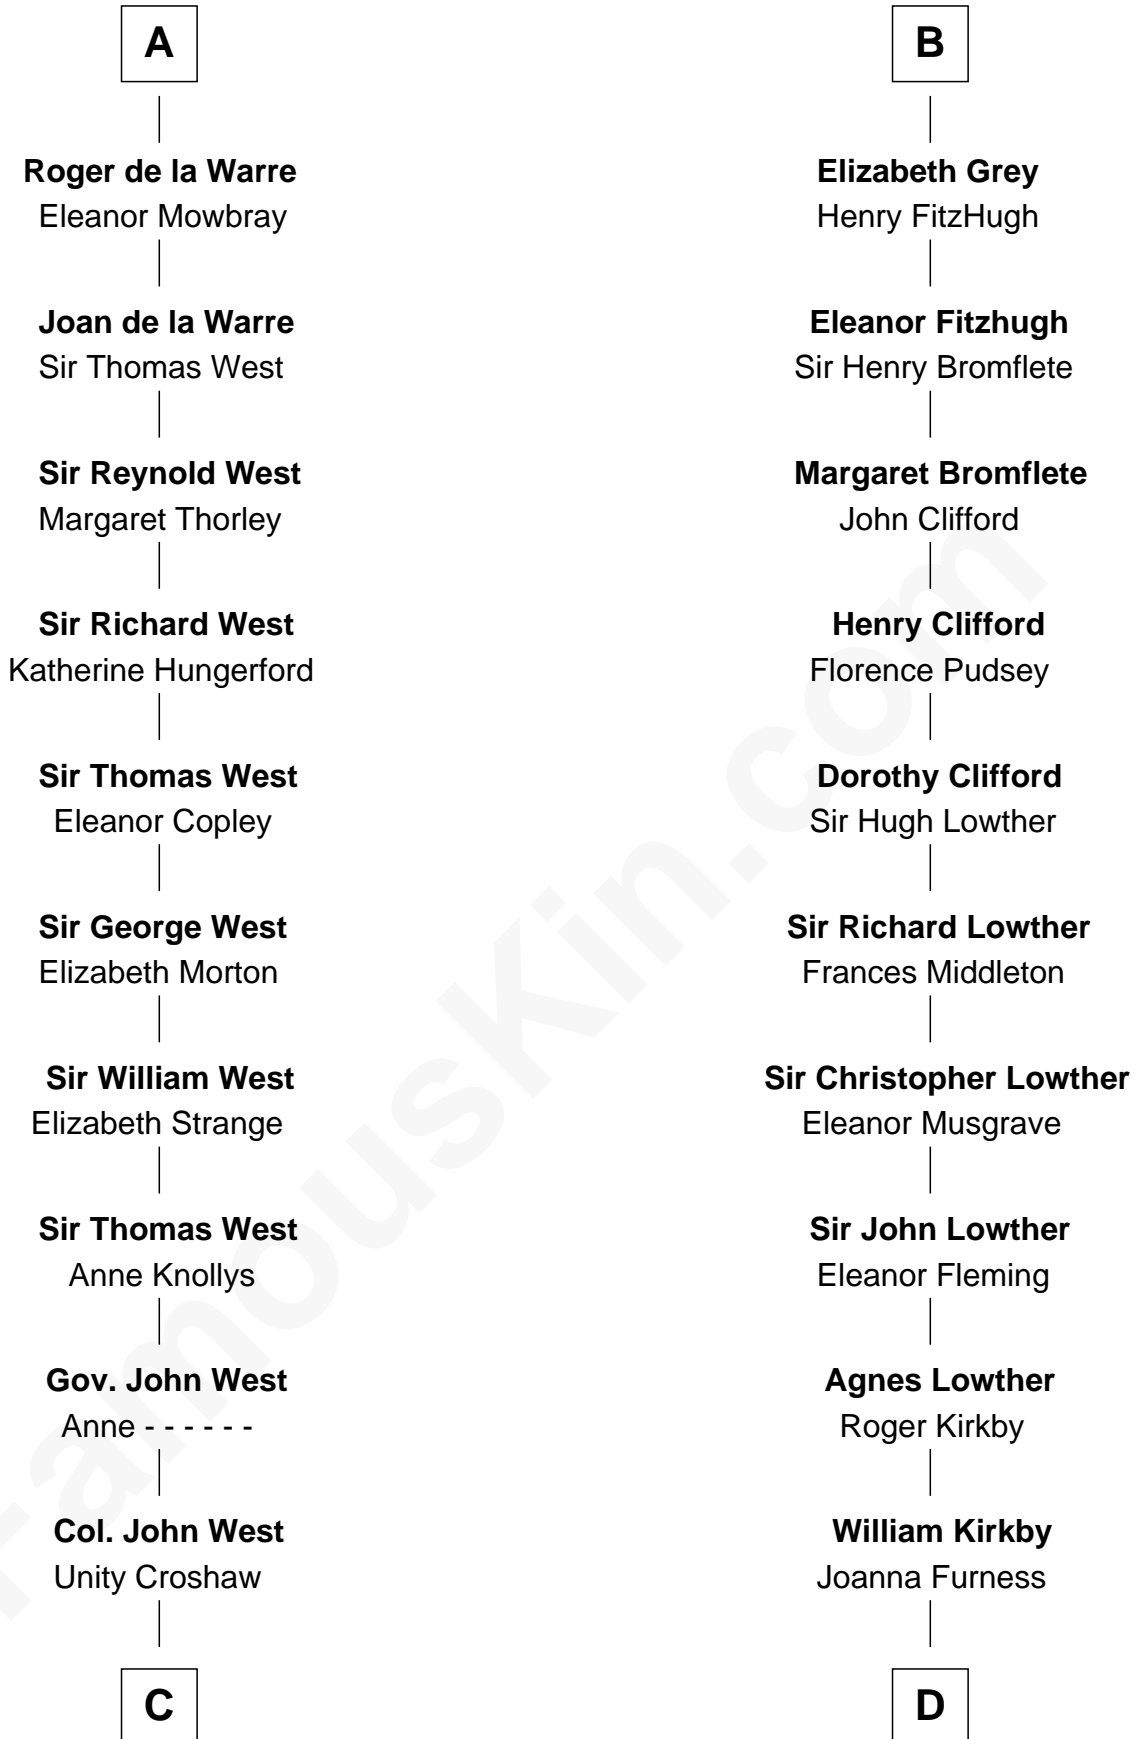

# FamousKin.com Relationship Chart of

**William C. C. Claiborne**

*1st Governor of Louisiana*

20th cousin 1 time removed of

**Fletcher Christian**

*Leader of the mutiny on the Bounty*

**Robert III de Vitre**

**C**

**Ann West**  
Henry Fox

**Ann Fox**  
Thomas Claiborne

**Nathaniel Claiborne**  
Jane Cole

**William Claiborne**  
Mary Leigh

**William C. C. Claiborne**  
*1st Governor of Louisiana*

**D**

**Eleanor Kirkby**  
Humphrey Senhouse

**Bridget Senhouse**  
John Christian

**Charles Christian**  
Anne Dixon

**Fletcher Christian**  
*Leader of the mutiny on the Bounty*