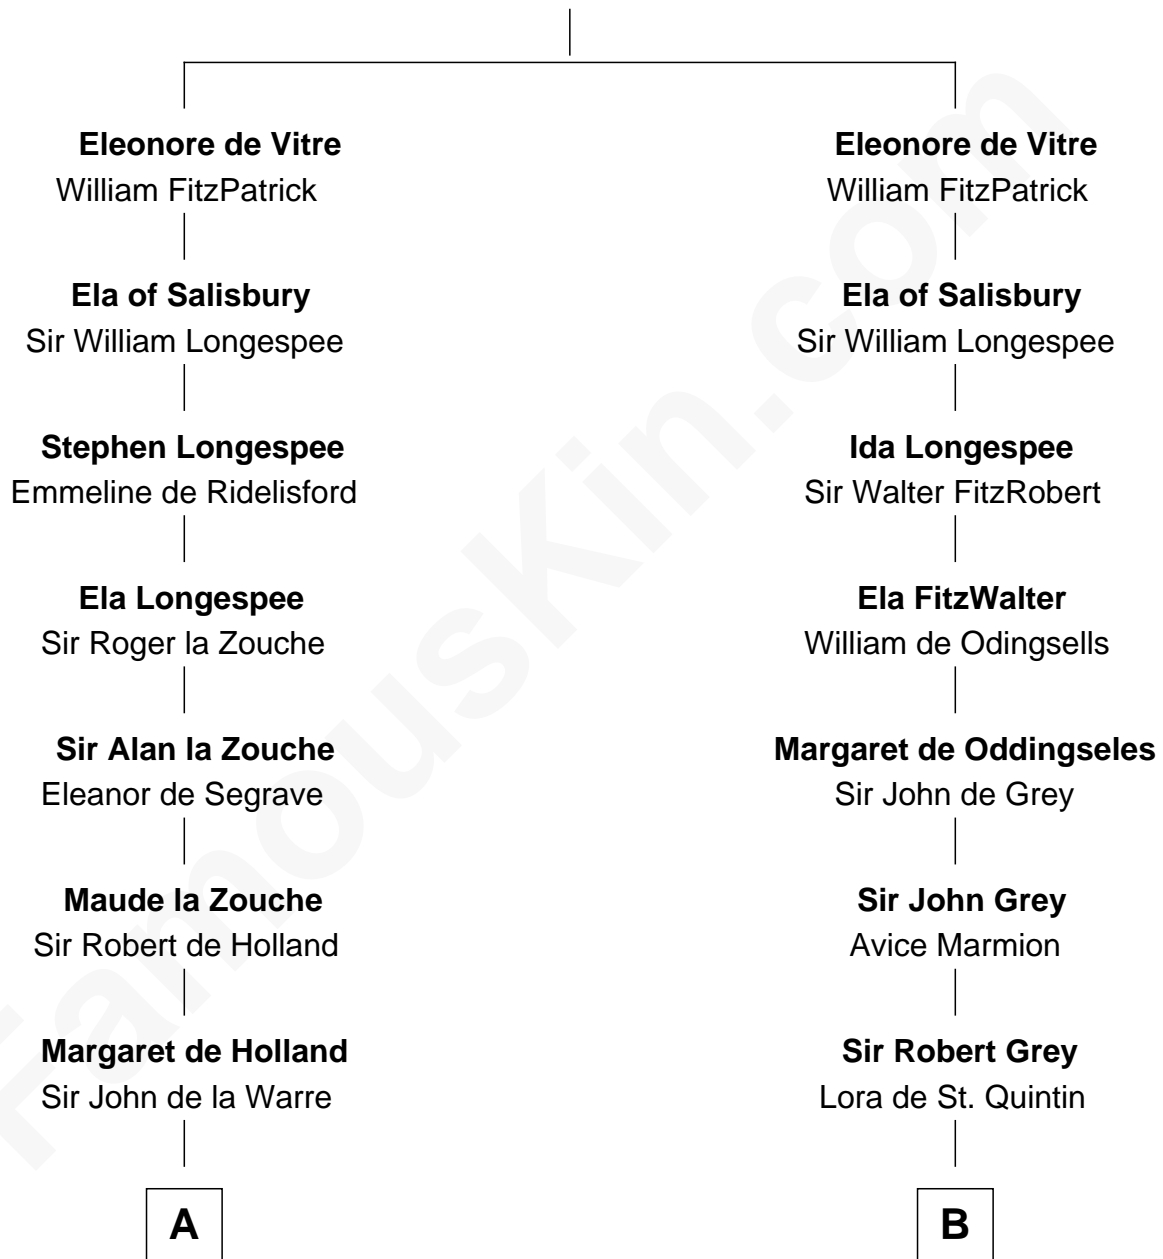

# FamousKin.com Relationship Chart of

**William C. C. Claiborne**

*1st Governor of Louisiana*

20th cousin 1 time removed of

**Fletcher Christian**

*Leader of the mutiny on the Bounty*

**Robert III de Vitre**

**C**

**Ann West**  
Henry Fox

**Ann Fox**  
Thomas Claiborne

**Nathaniel Claiborne**  
Jane Cole

**William Claiborne**  
Mary Leigh

**William C. C. Claiborne**  
*1st Governor of Louisiana*

**D**

**Eleanor Kirkby**  
Humphrey Senhouse

**Bridget Senhouse**  
John Christian

**Charles Christian**  
Anne Dixon

**Fletcher Christian**  
*Leader of the mutiny on the Bounty*