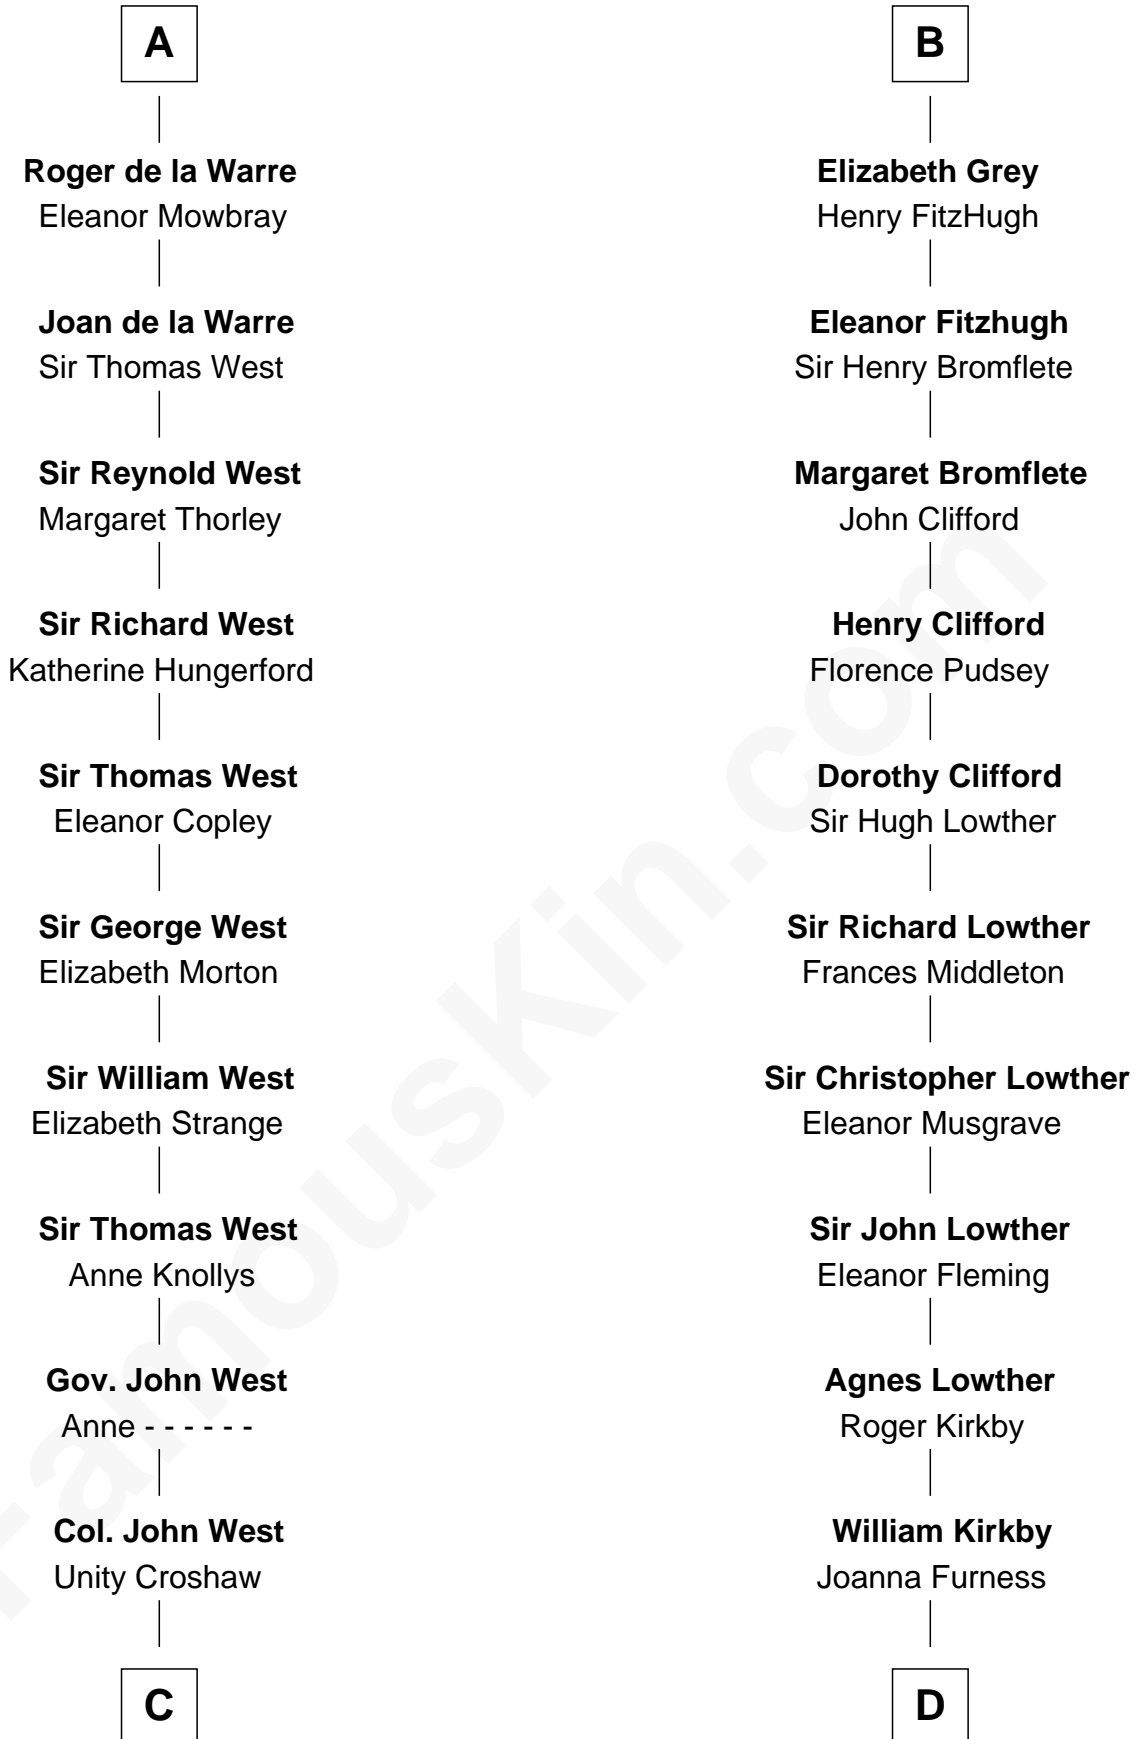

# FamousKin.com Relationship Chart of

**William C. C. Claiborne**

*1st Governor of Louisiana*

20th cousin 1 time removed of

**Fletcher Christian**

*Leader of the mutiny on the Bounty*

THE "BOUNTY" AT OAHU

**C**

**Ann West**  
Henry Fox

**Ann Fox**  
Thomas Claiborne

**Nathaniel Claiborne**  
Jane Cole

**William Claiborne**  
Mary Leigh

**William C. C. Claiborne**  
*1st Governor of Louisiana*

**D**

**Eleanor Kirkby**  
Humphrey Senhouse

**Bridget Senhouse**  
John Christian

**Charles Christian**  
Anne Dixon

**Fletcher Christian**  
*Leader of the mutiny on the Bounty*