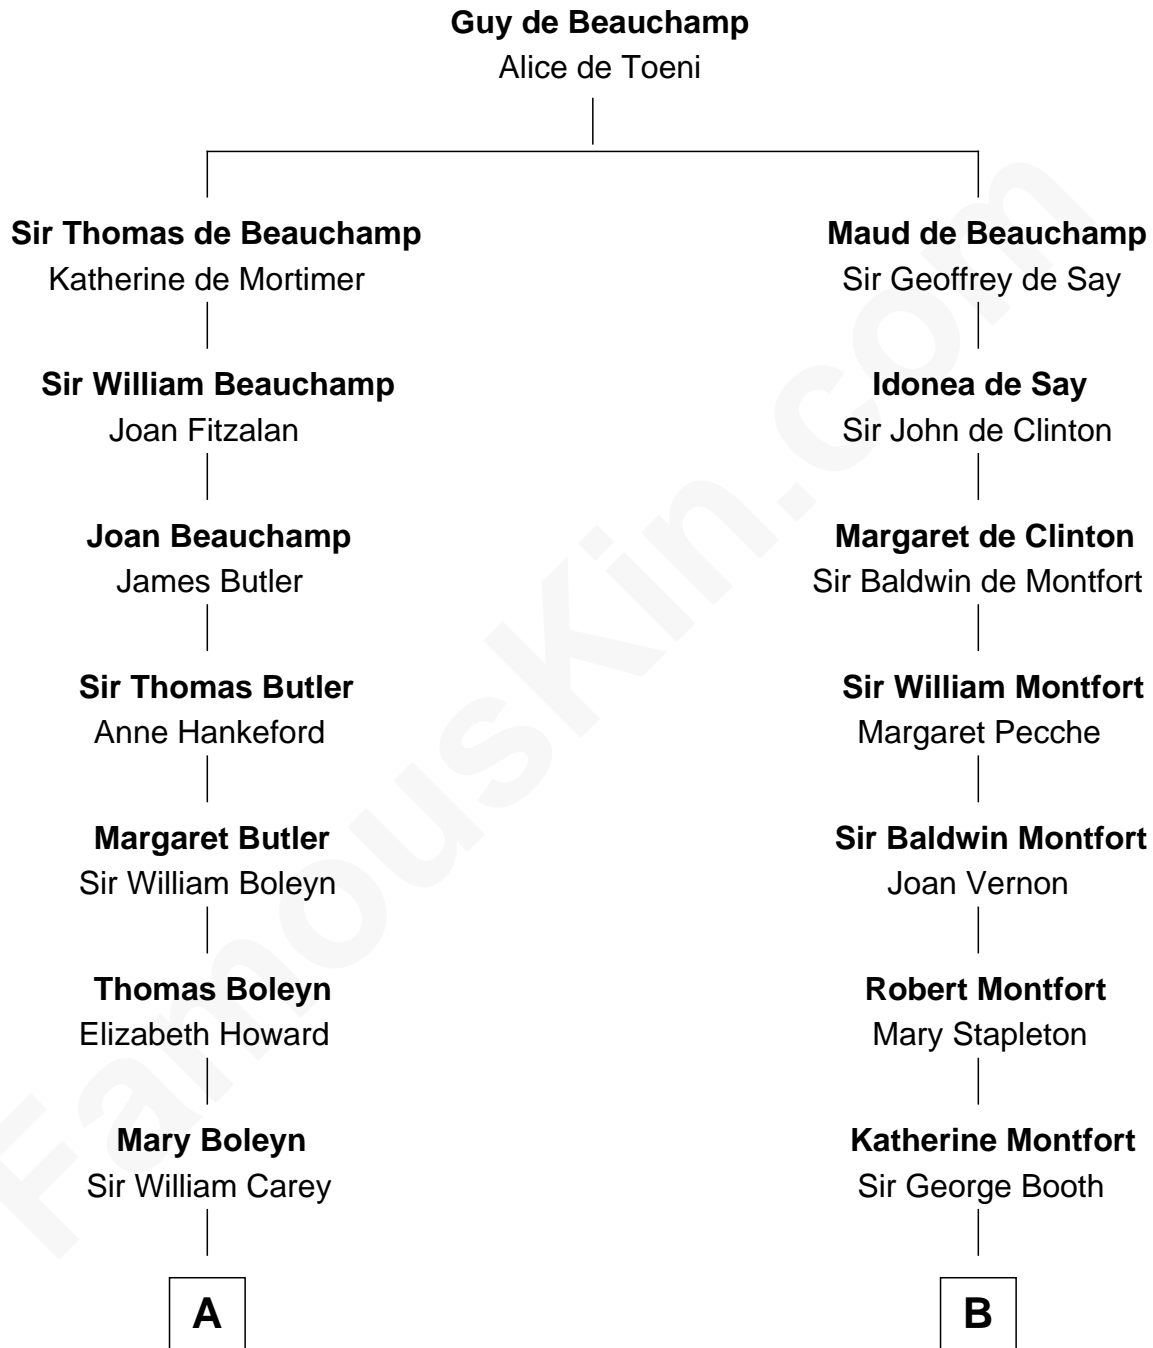

FamousKin.com
Relationship Chart of
William C. C. Claiborne
1st Governor of Louisiana

15th cousin 6 times removed of

Susan Dey
TV and Movie Actress

C

Philip Doremus
Hester Ann Yarrington

Caroline S. Doremus
Walter Louis Doremus

Edmund Lawrence Doremus
Ruth Cook Pyle

Ruth Pyle Doremus
Robert Smith Dey

Susan Dey
TV and Movie Actress