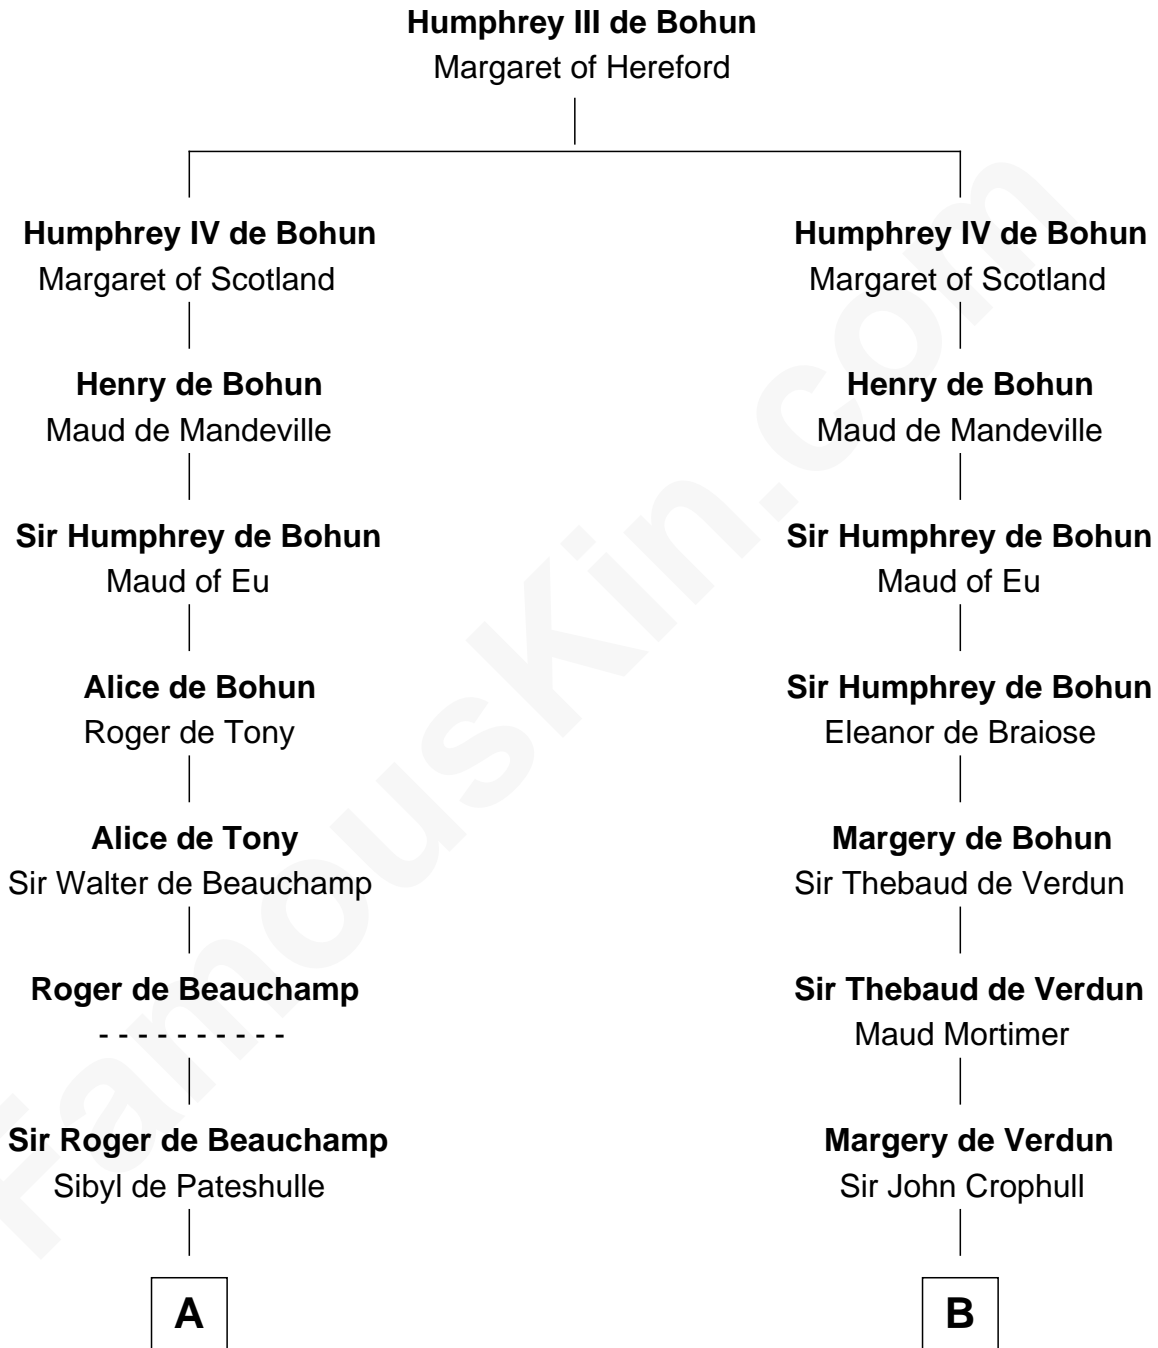

FamousKin.com
Relationship Chart of
William C. C. Claiborne
1st Governor of Louisiana

21st cousin of
Button Gwinnett
Signer of the Declaration of Independence

C

Thomas Claiborne

Sarah Fenn

Thomas Claiborne

Ann Fox

Nathaniel Claiborne

Jane Cole

William Claiborne

Mary Leigh

William C. C. Claiborne

1st Governor of Louisiana

D

Button Gwinnett

Signer of Declaration of Independence