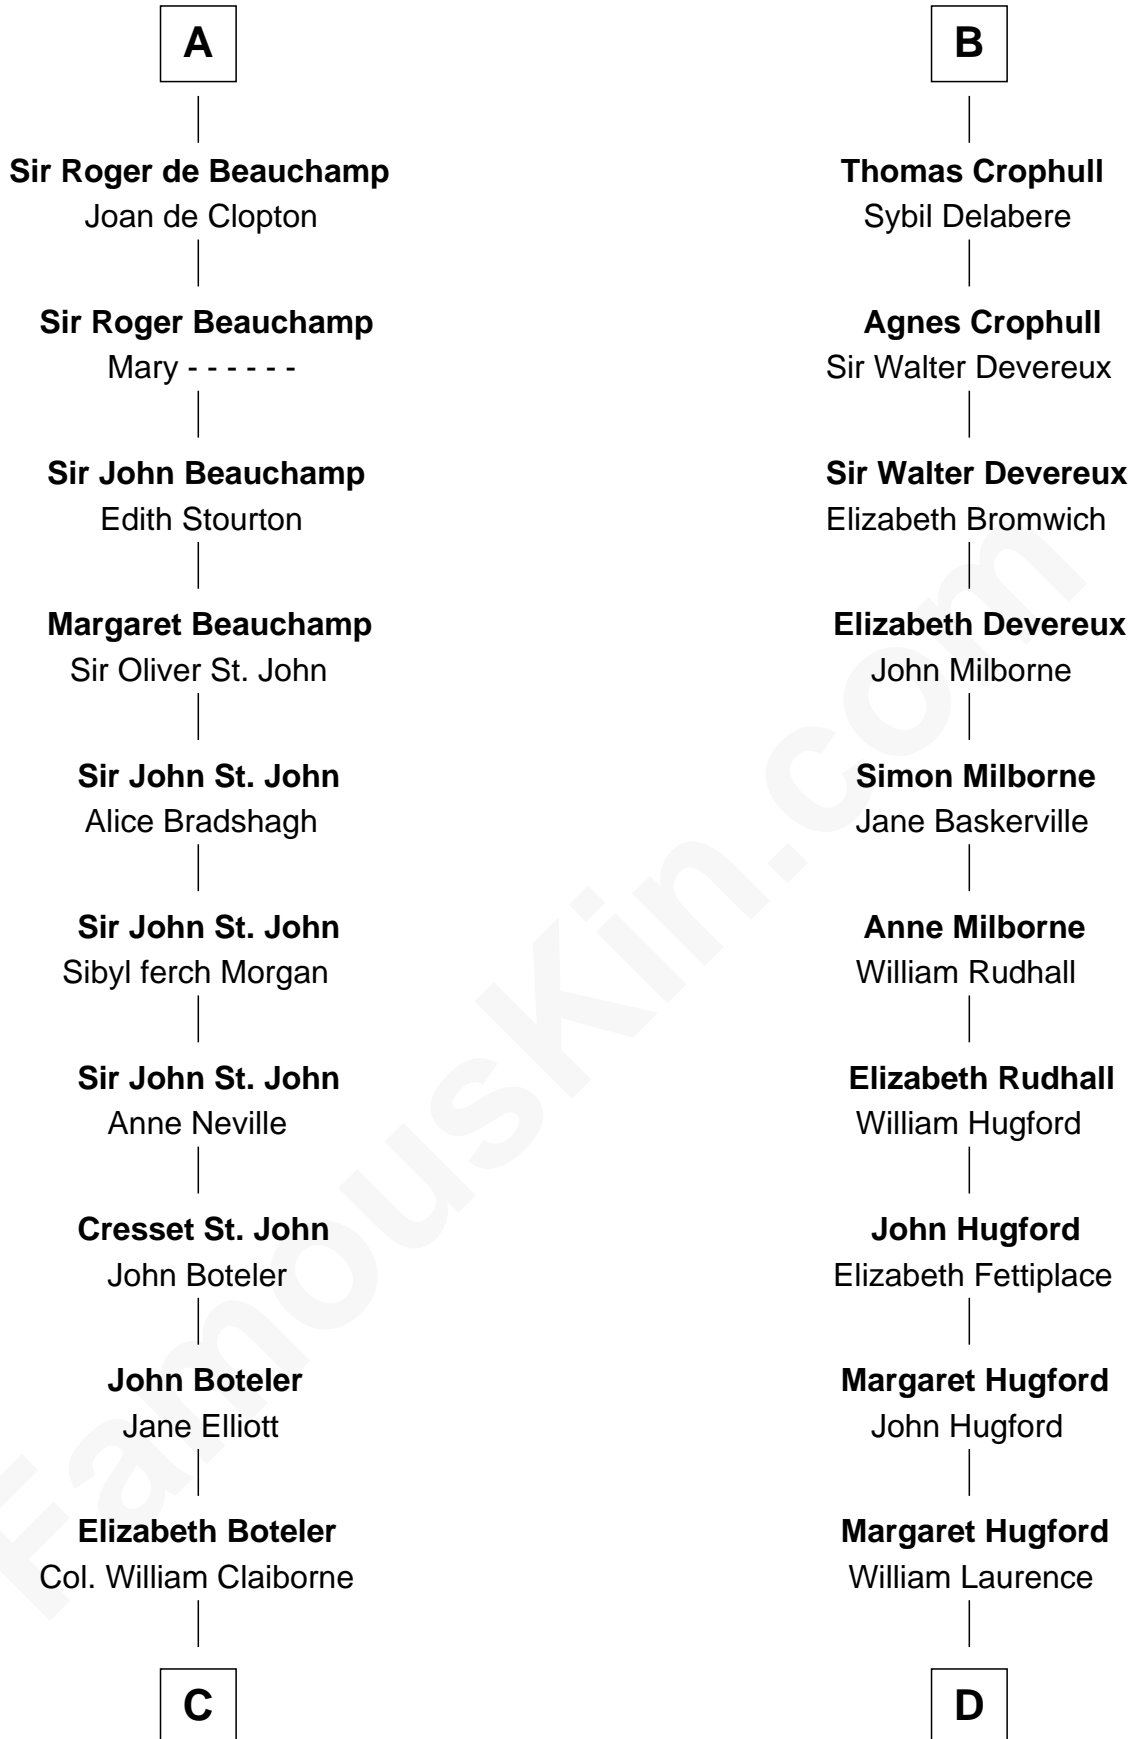

FamousKin.com
Relationship Chart of
William C. C. Claiborne
1st Governor of Louisiana

21st cousin of
Button Gwinnett
Signer of the Declaration of Independence

C

Thomas Claiborne

Sarah Fenn

Thomas Claiborne

Ann Fox

Nathaniel Claiborne

Jane Cole

William Claiborne

Mary Leigh

William C. C. Claiborne

1st Governor of Louisiana

D