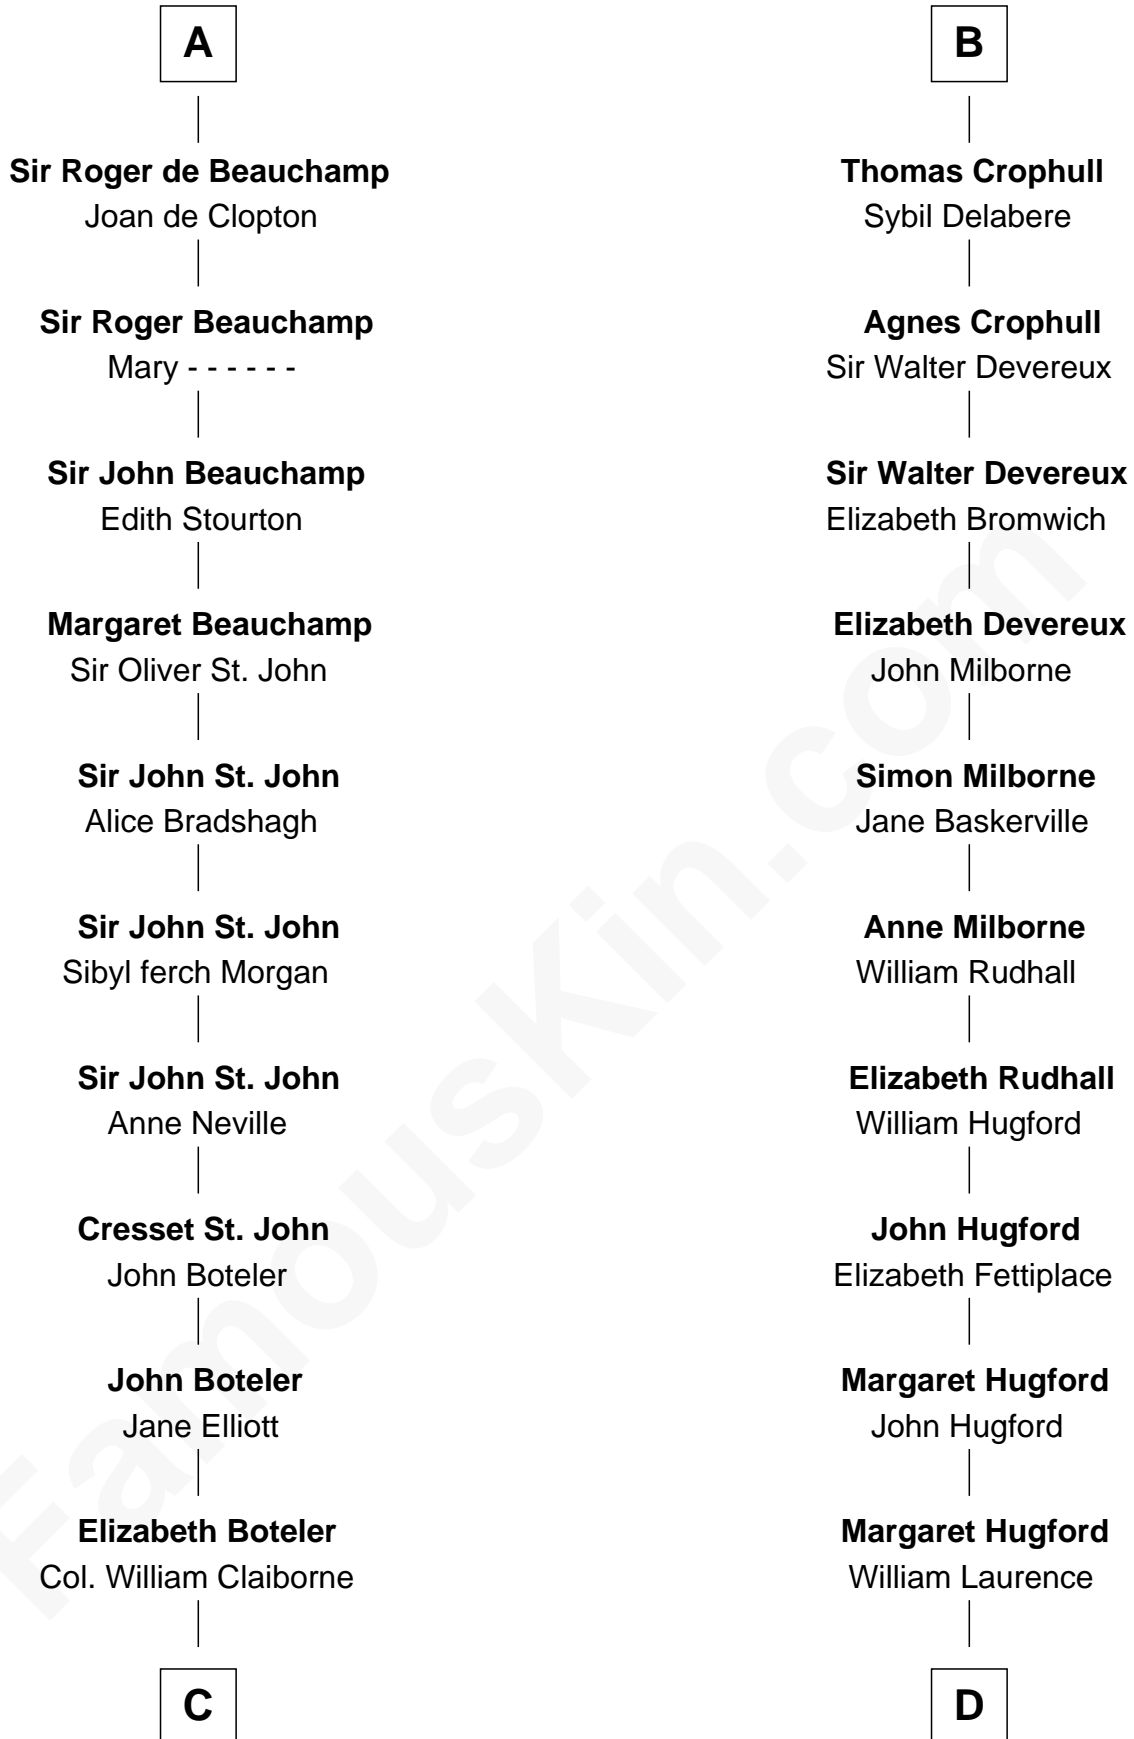

**FamousKin.com**  
**Relationship Chart of**  
**William C. C. Claiborne**  
*1st Governor of Louisiana*

**21st cousin of**  
**Button Gwinnett**  
*Signer of the Declaration of Independence*

**William de Say**

**C**

**Thomas Claiborne**

Sarah Fenn

**Thomas Claiborne**

Ann Fox

**Nathaniel Claiborne**

Jane Cole

**William Claiborne**

Mary Leigh

**William C. C. Claiborne**

*1st Governor of Louisiana*

**D**

**Elizabeth Laurence**

George Gwinnett

**George Gwinnett**

Elizabeth Randle