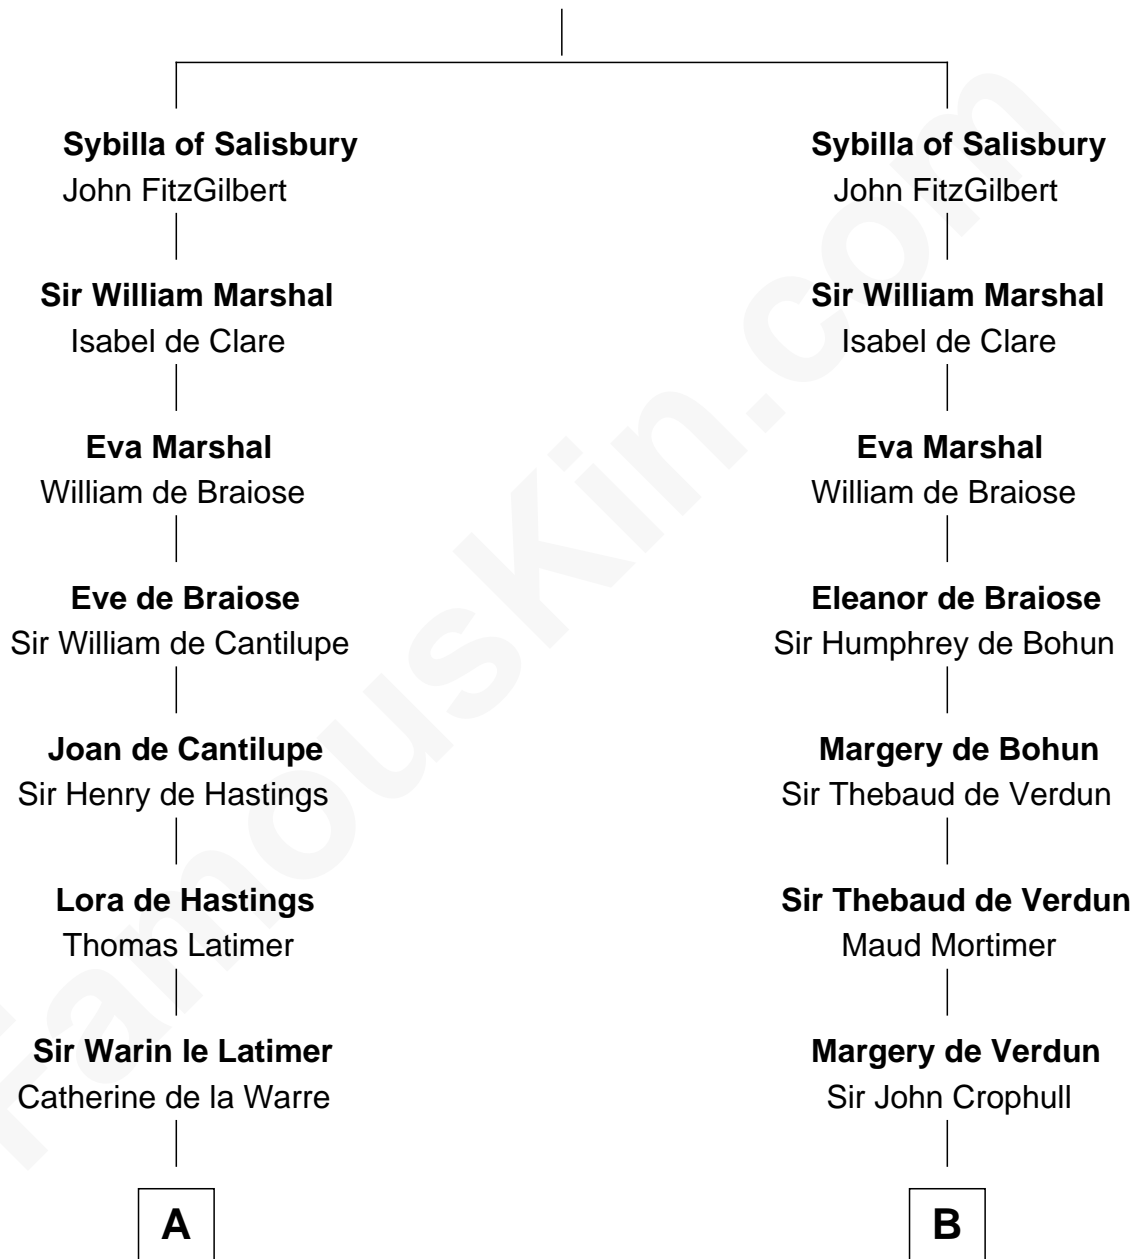

FamousKin.com
Relationship Chart of
William C. C. Claiborne
1st Governor of Louisiana

21st cousin of
Button Gwinnett
Signer of the Declaration of Independence

Walter of Salisbury

C

Thomas Claiborne

Sarah Fenn

Thomas Claiborne

Ann Fox

Nathaniel Claiborne

Jane Cole

William Claiborne

Mary Leigh

William C. C. Claiborne

1st Governor of Louisiana