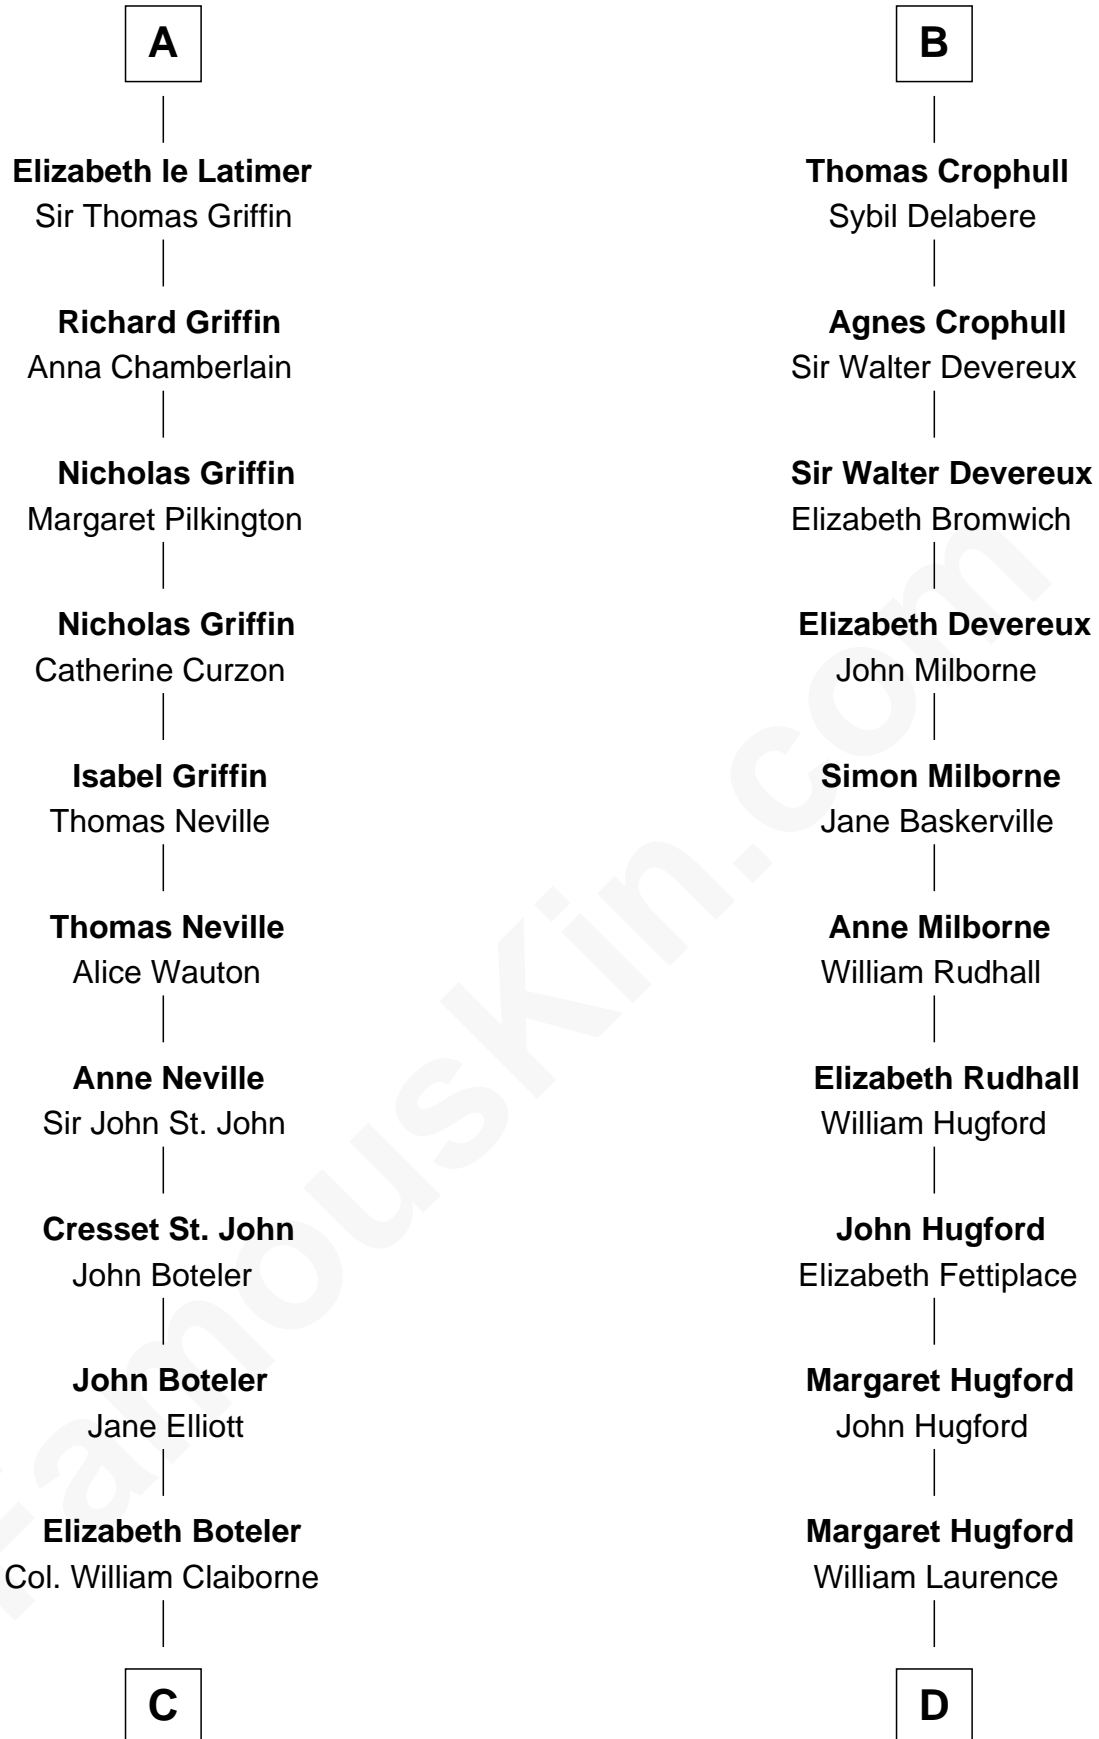

FamousKin.com
Relationship Chart of
William C. C. Claiborne
1st Governor of Louisiana

21st cousin of
Button Gwinnett
Signer of the Declaration of Independence

Walter of Salisbury

C

Thomas Claiborne

Sarah Fenn

Thomas Claiborne

Ann Fox

Nathaniel Claiborne

Jane Cole

William Claiborne

Mary Leigh

William C. C. Claiborne

1st Governor of Louisiana