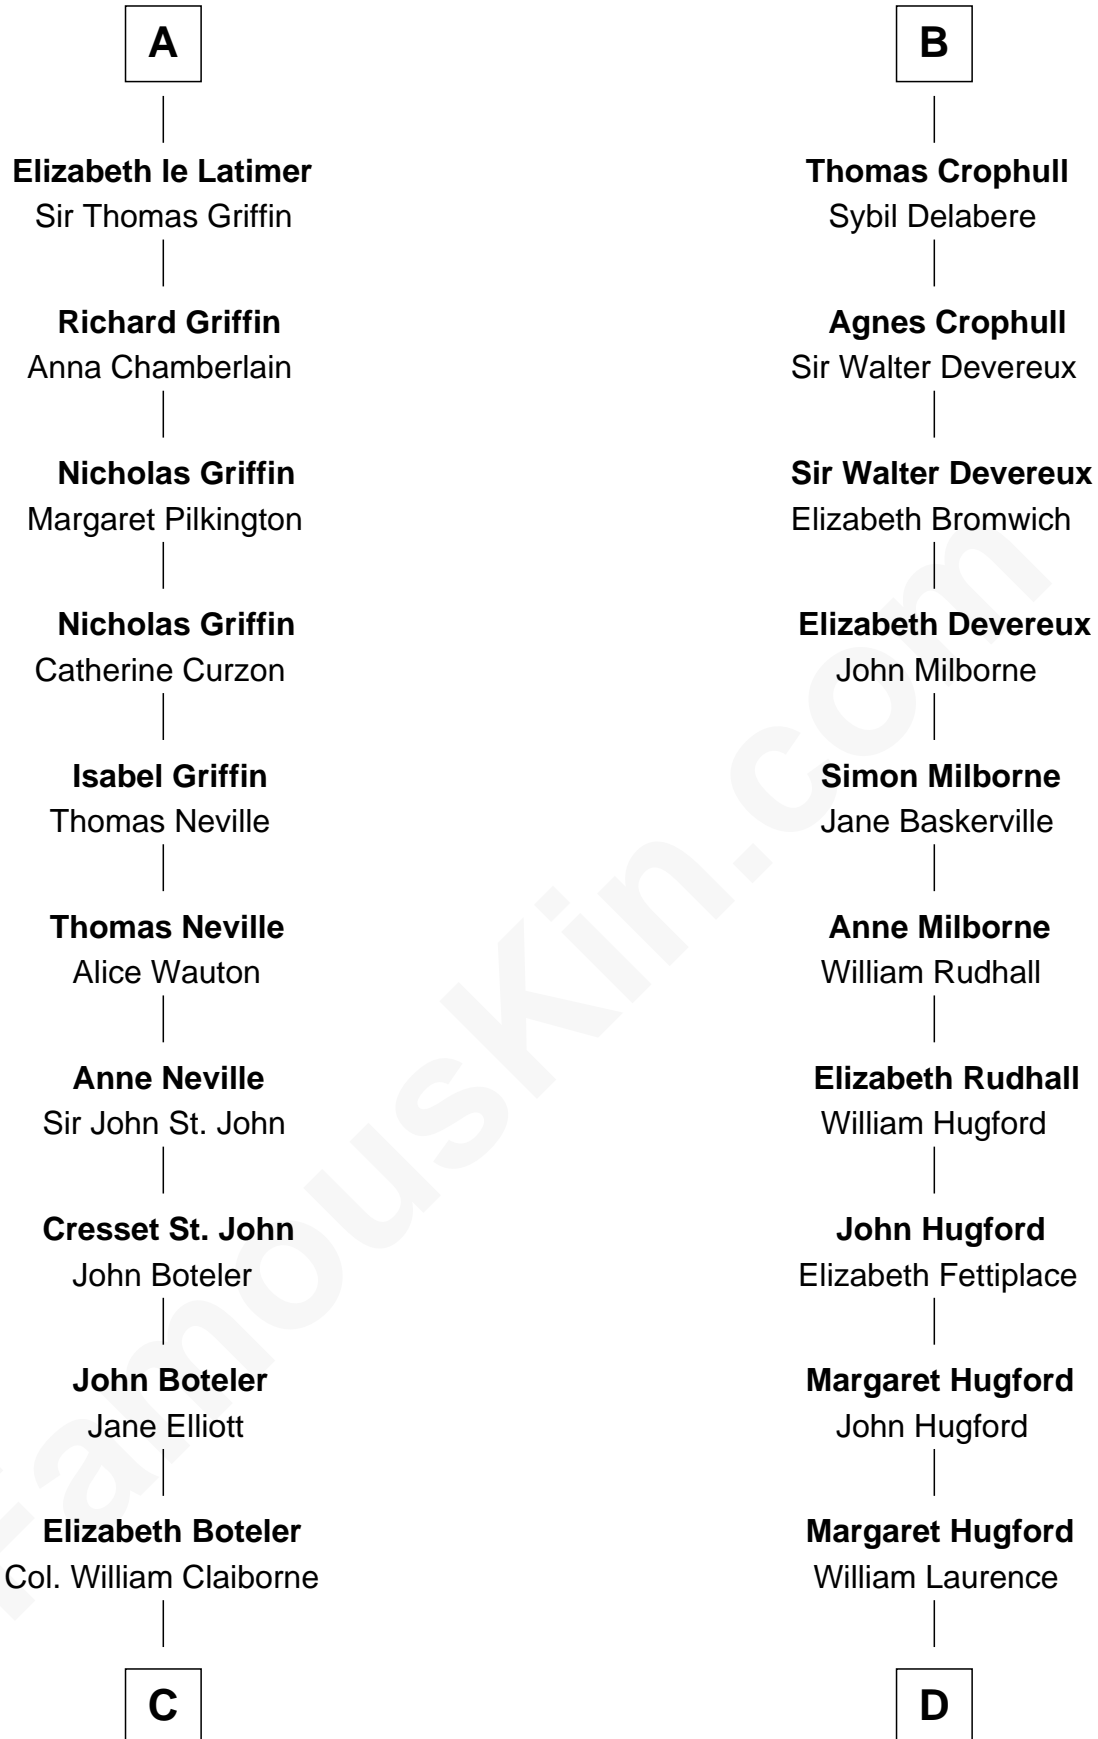

**FamousKin.com**  
**Relationship Chart of**  
**William C. C. Claiborne**  
*1st Governor of Louisiana*

**21st cousin of**  
**Button Gwinnett**  
*Signer of the Declaration of Independence*

**C**

**Thomas Claiborne**

Sarah Fenn

**Thomas Claiborne**

Ann Fox

**Nathaniel Claiborne**

Jane Cole

**William Claiborne**

Mary Leigh

**William C. C. Claiborne**