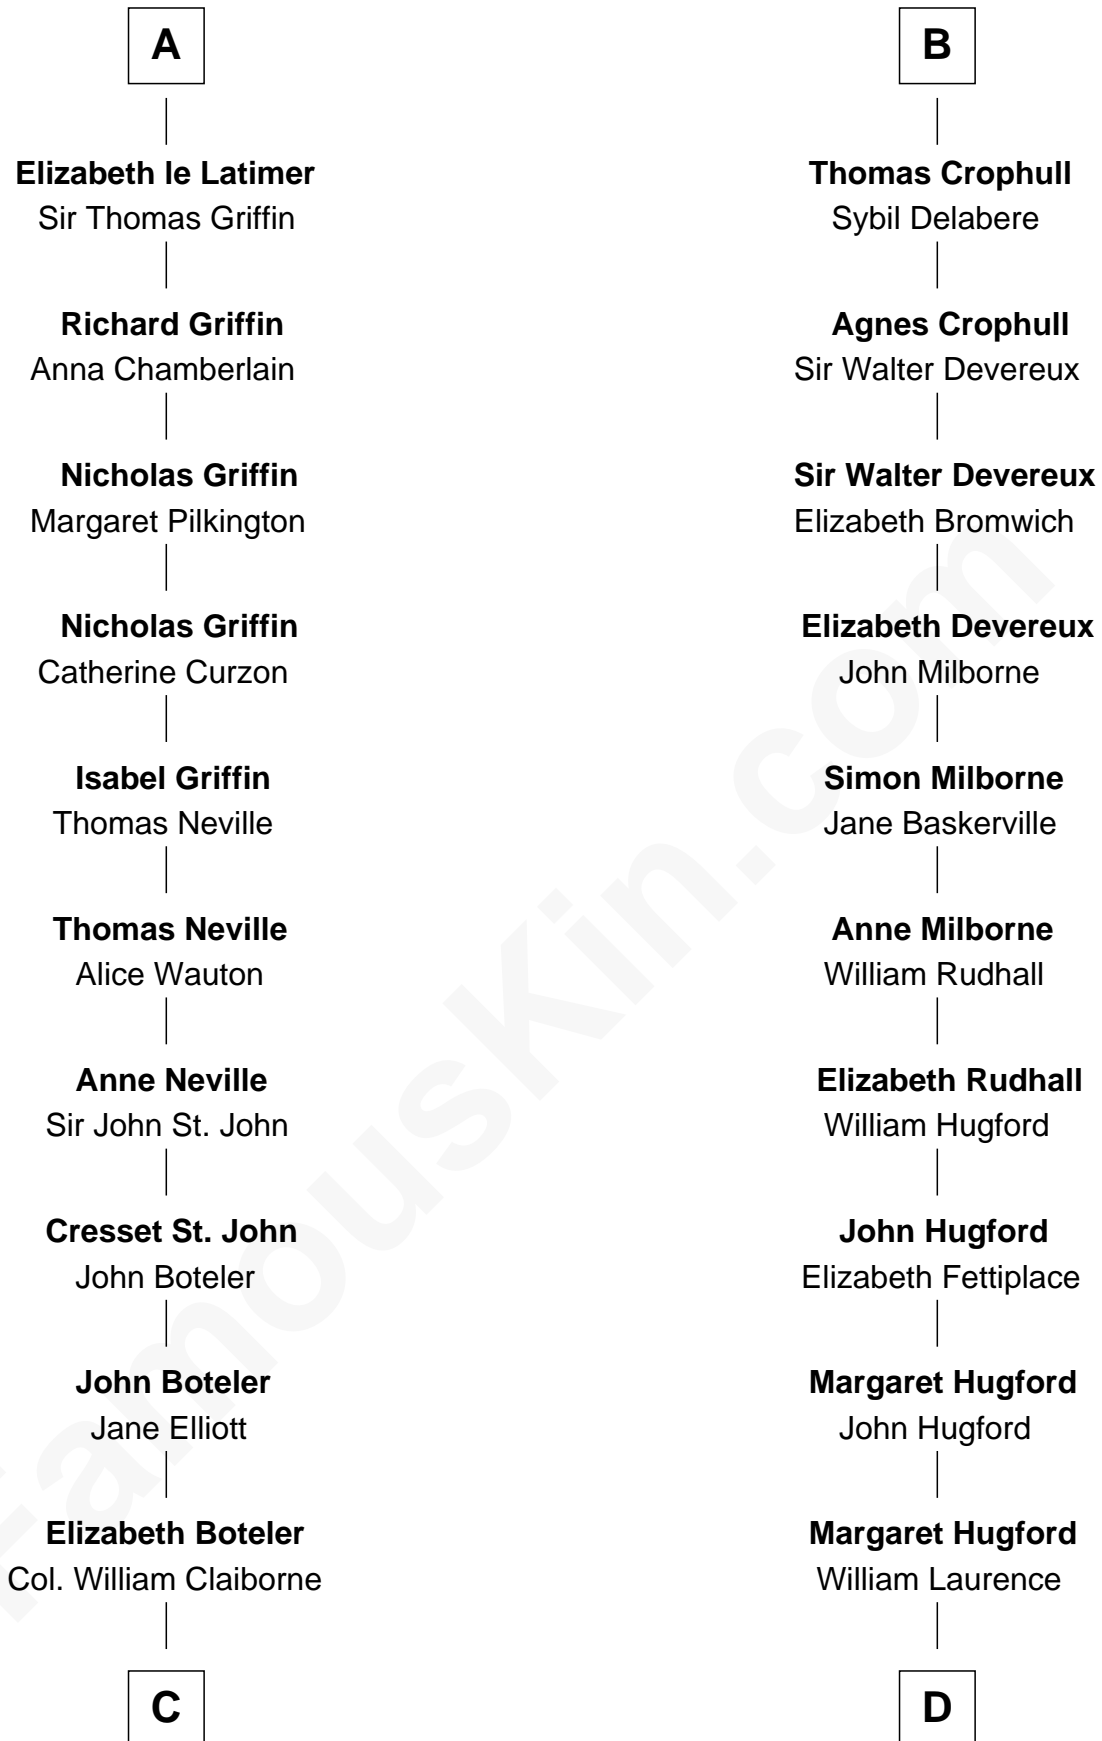

FamousKin.com
Relationship Chart of
William C. C. Claiborne
1st Governor of Louisiana

21st cousin of
Button Gwinnett
Signer of the Declaration of Independence

Gilbert Fitzgilbert de Clare
 Isabel de Beaumont

C

Thomas Claiborne

Sarah Fenn

Thomas Claiborne

Ann Fox

Nathaniel Claiborne

Jane Cole

William Claiborne