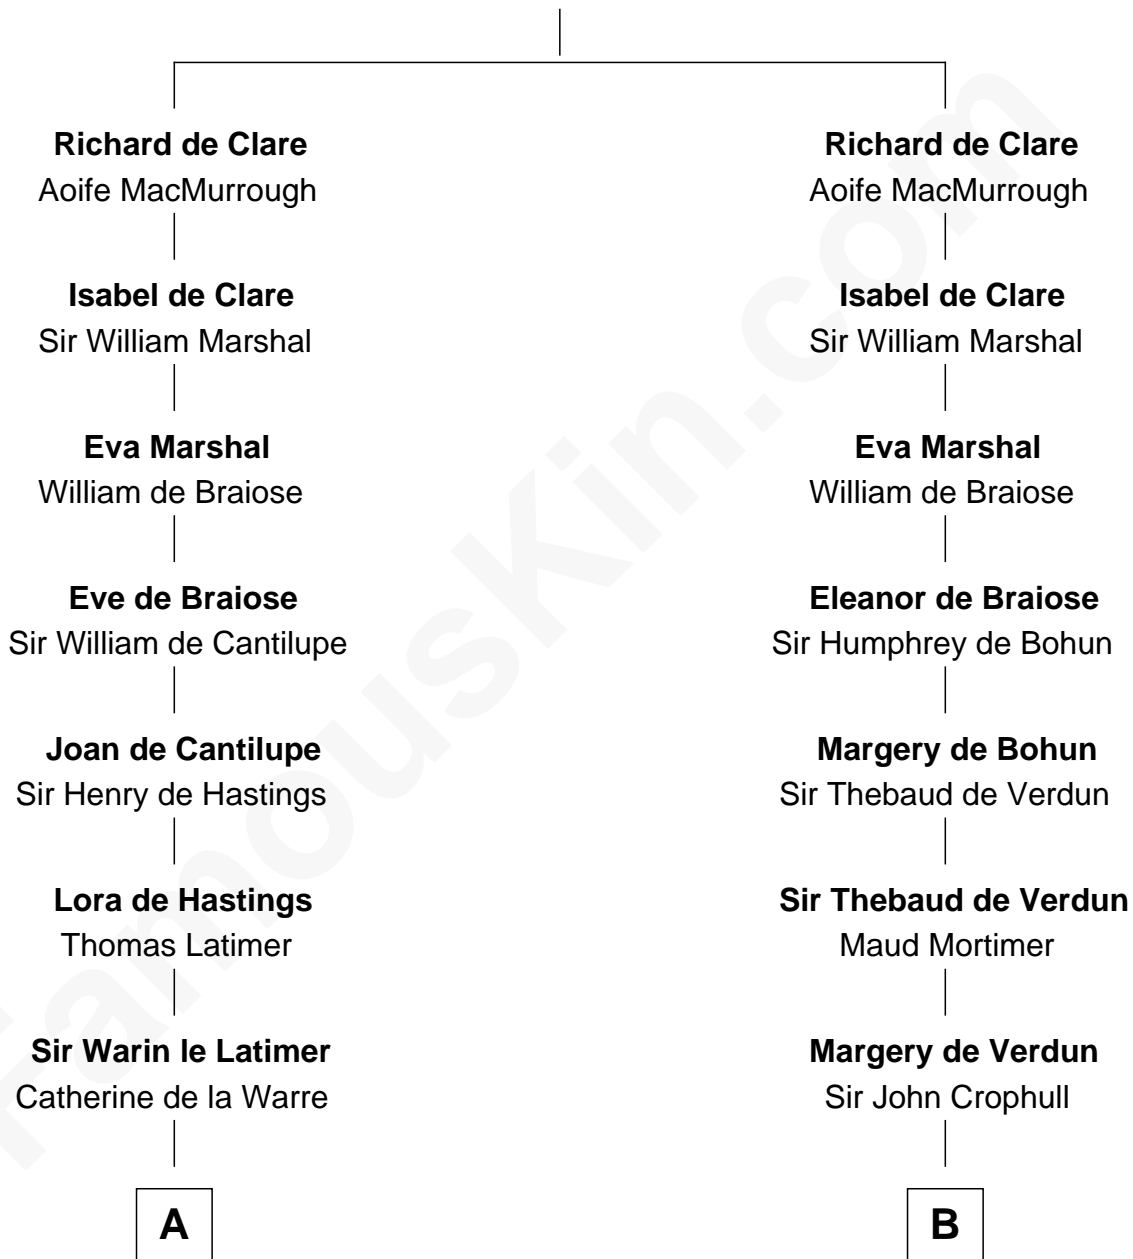

FamousKin.com
Relationship Chart of
William C. C. Claiborne
1st Governor of Louisiana

21st cousin of
Button Gwinnett
Signer of the Declaration of Independence

Gilbert Fitzgilbert de Clare
 Isabel de Beaumont

C

Thomas Claiborne

Sarah Fenn

Thomas Claiborne

Ann Fox

Nathaniel Claiborne

Jane Cole

William Claiborne

Mary Leigh

William C. C. Claiborne

1st Governor of Louisiana

D

Elizabeth Laurence

George Gwinnett

George Gwinnett

Elizabeth Randle