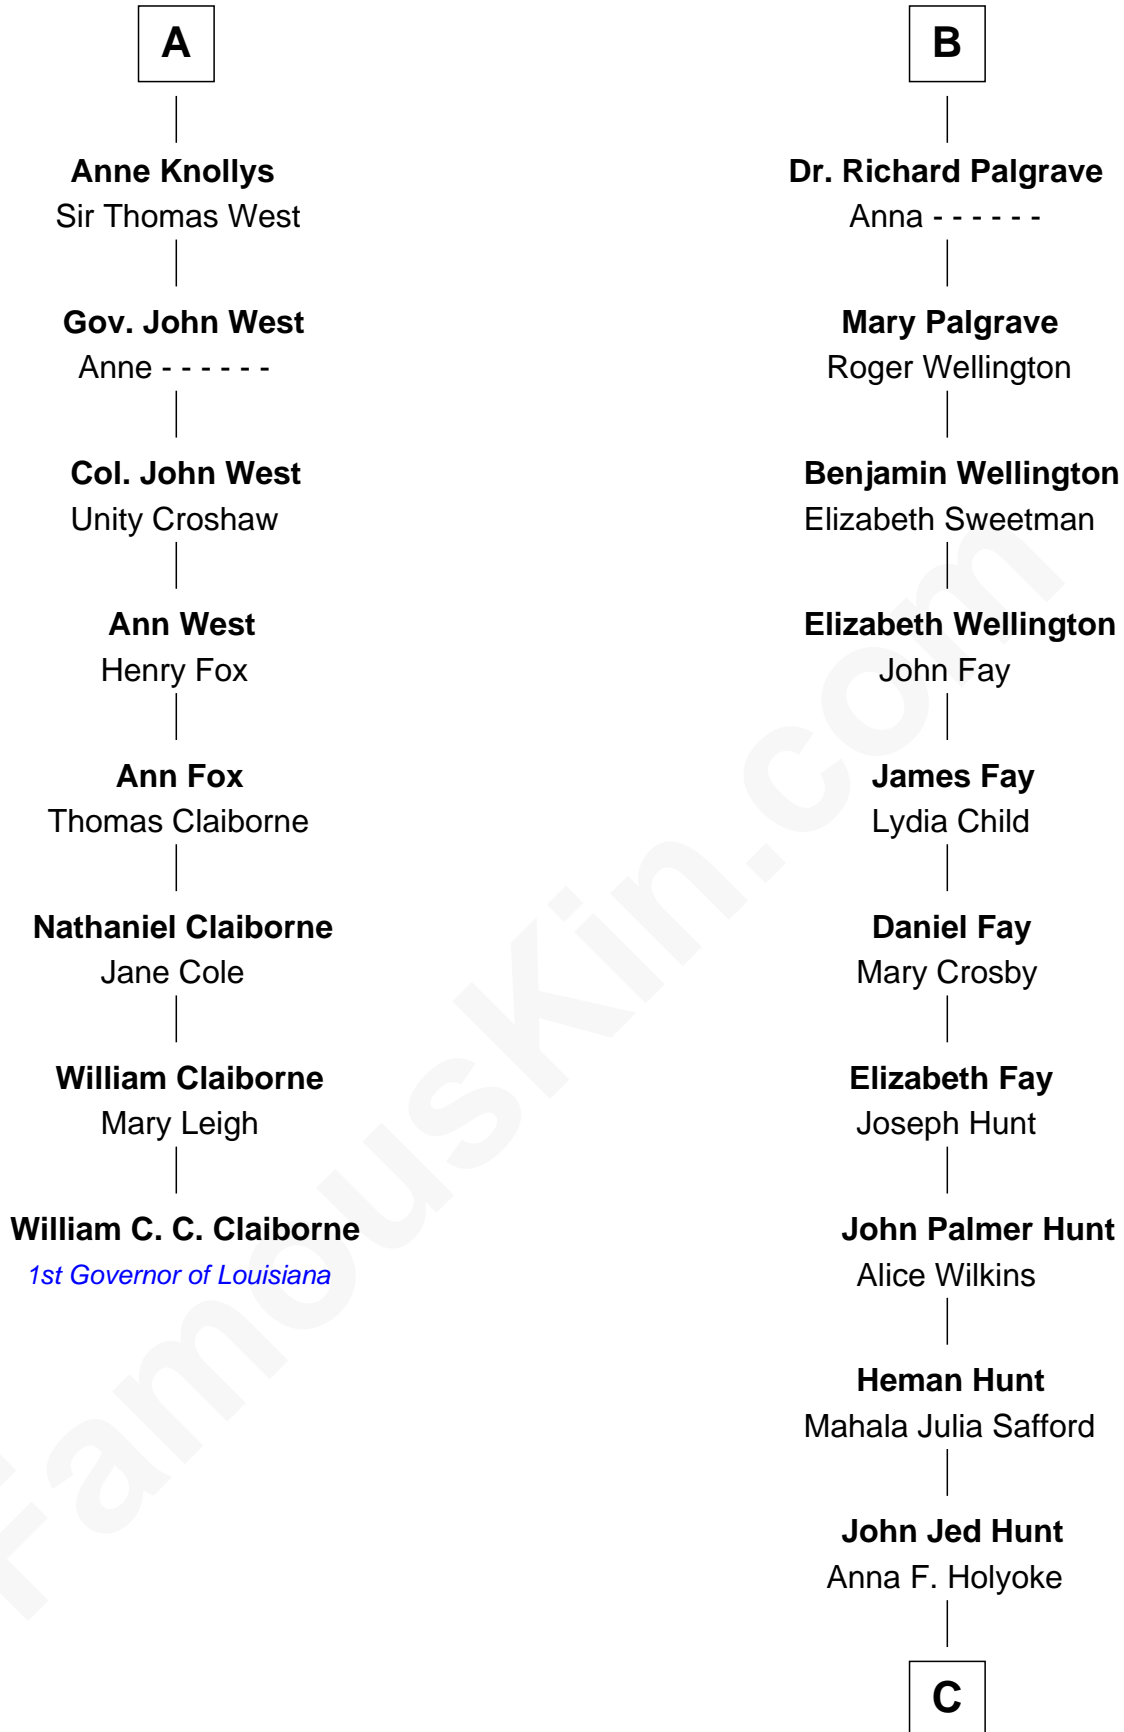

**FamousKin.com**  
**Relationship Chart of**  
**William C. C. Claiborne**  
*1st Governor of Louisiana*

14th cousin 7 times removed of

**Ava Michelle**  
*Model and Actress*

**Sir Richard Fitzalan**  
 Elizabeth de Bohun

**Joan Fitzalan**  
 Sir William Beauchamp

**Elizabeth Fitzalan**  
 Sir Robert Goushill

**Joan Beauchamp**  
 James Butler

**Elizabeth Goushill**  
 Sir Robert Wingfield

**Sir Thomas Butler**  
 Anne Hankeford

**Elizabeth Wingfield**  
 Sir William Brandon

**Margaret Butler**  
 Sir William Boleyn

**Eleanor Brandon**  
 John Glemham

**Thomas Boleyn**  
 Elizabeth Howard

**Anne Glemham**  
 Henry Palgrave

**Mary Boleyn**  
 Sir William Carey

**Thomas Palgrave**  
 Alice Gunton

**Catherine Carey**  
 Sir Francis Knollys

**Rev. Edward Palgrave**  
 -----

**A**

**B**

**C**

**Flavilla May Hunt**  
Charles Thompson Gray

**Ruth Marion Gray**  
George William Cota