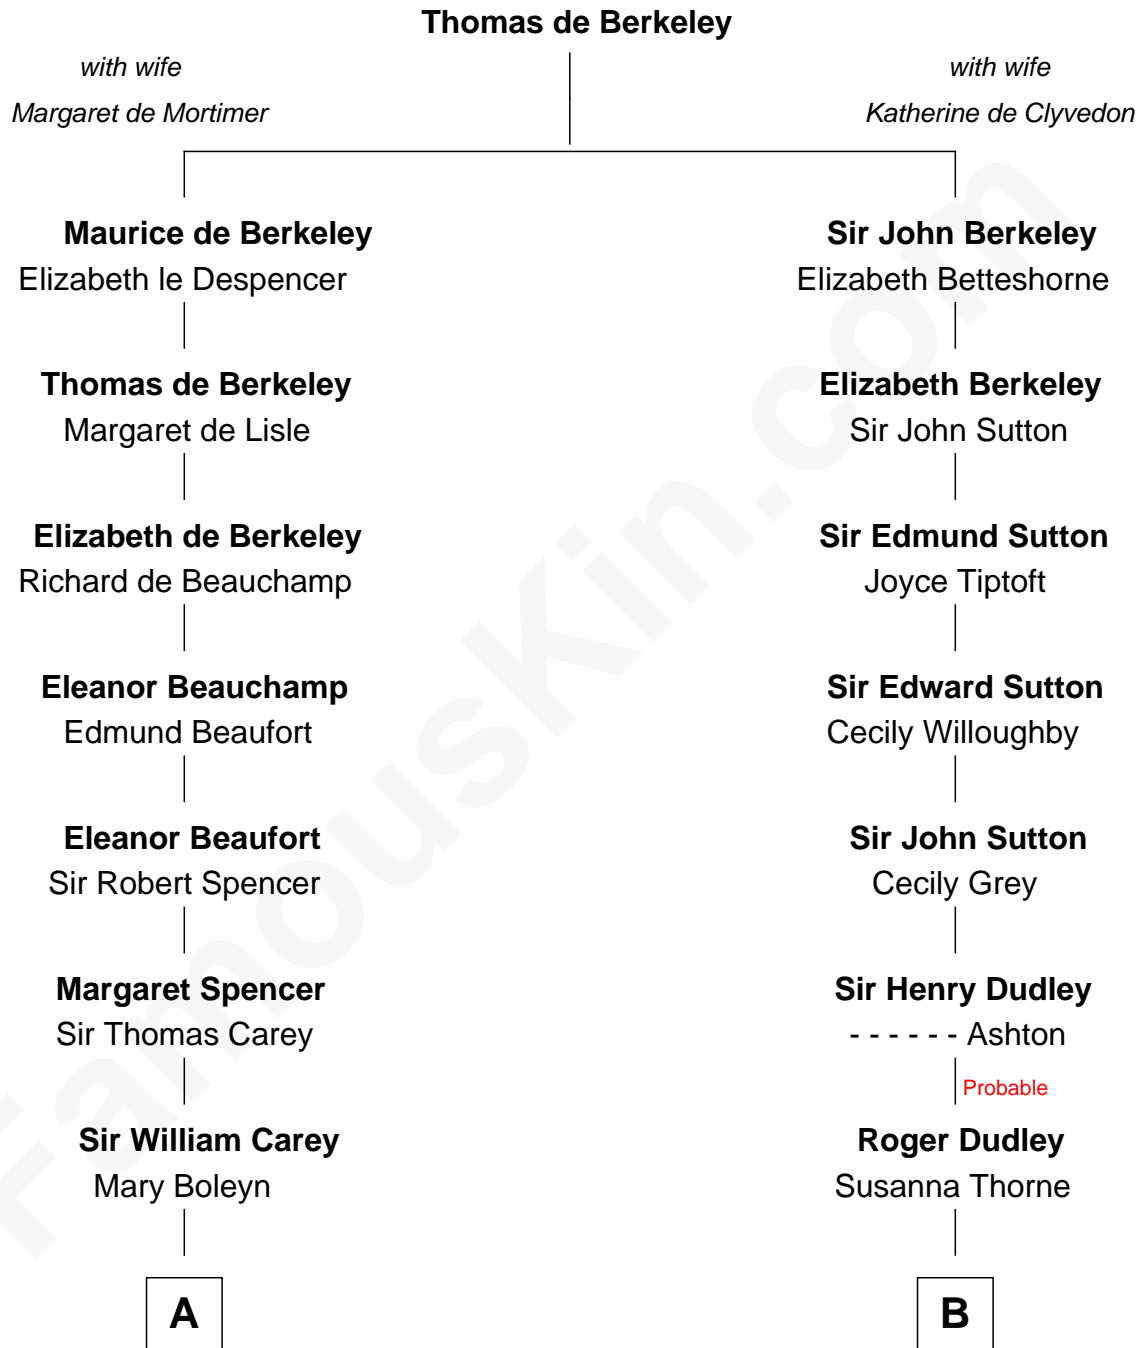

FamousKin.com
Relationship Chart of
William C. C. Claiborne
1st Governor of Louisiana

15th cousin 4 times removed of
Ben Jealous
President and CEO of NAACP

C

Annette Smith

Dr. Sargent Jealous

Frederick Smith Jealous

Ann Frederica Todd

Ben Jealous

President and CEO of NAACP

FamousKin.com