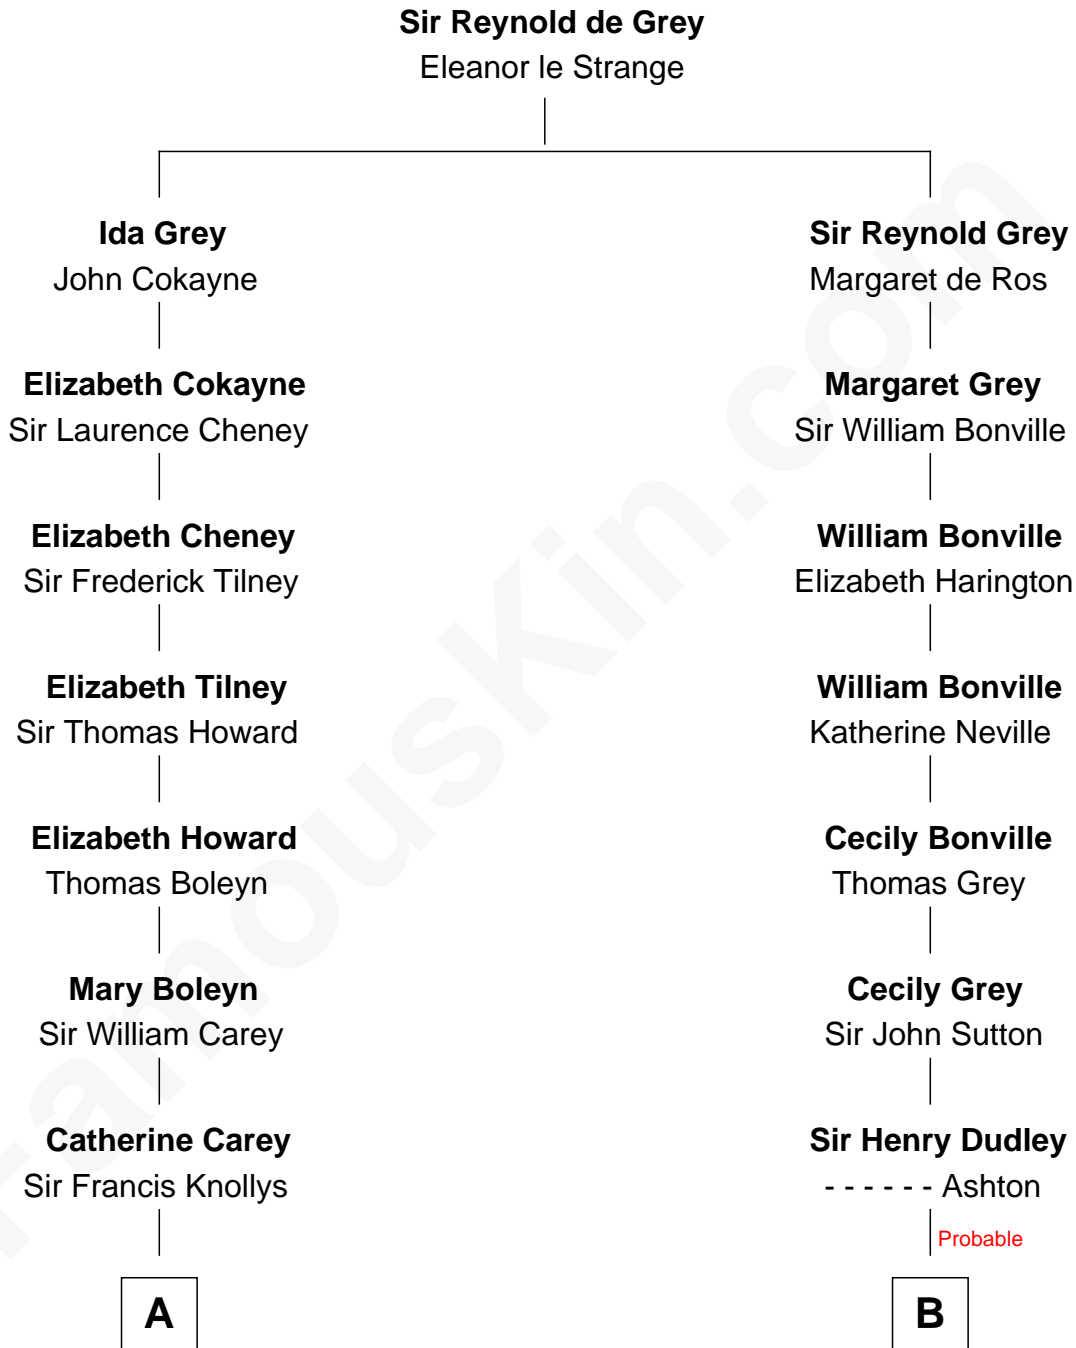

FamousKin.com
Relationship Chart of
William C. C. Claiborne
1st Governor of Louisiana

14th cousin 6 times removed of
Ben Jealous
President and CEO of NAACP

C

Joseph Cummings Smith

Ethel Maude Locke

Annette Smith

Dr. Sargent Jealous

Frederick Smith Jealous

Ann Frederica Todd

Ben Jealous

President and CEO of NAACP