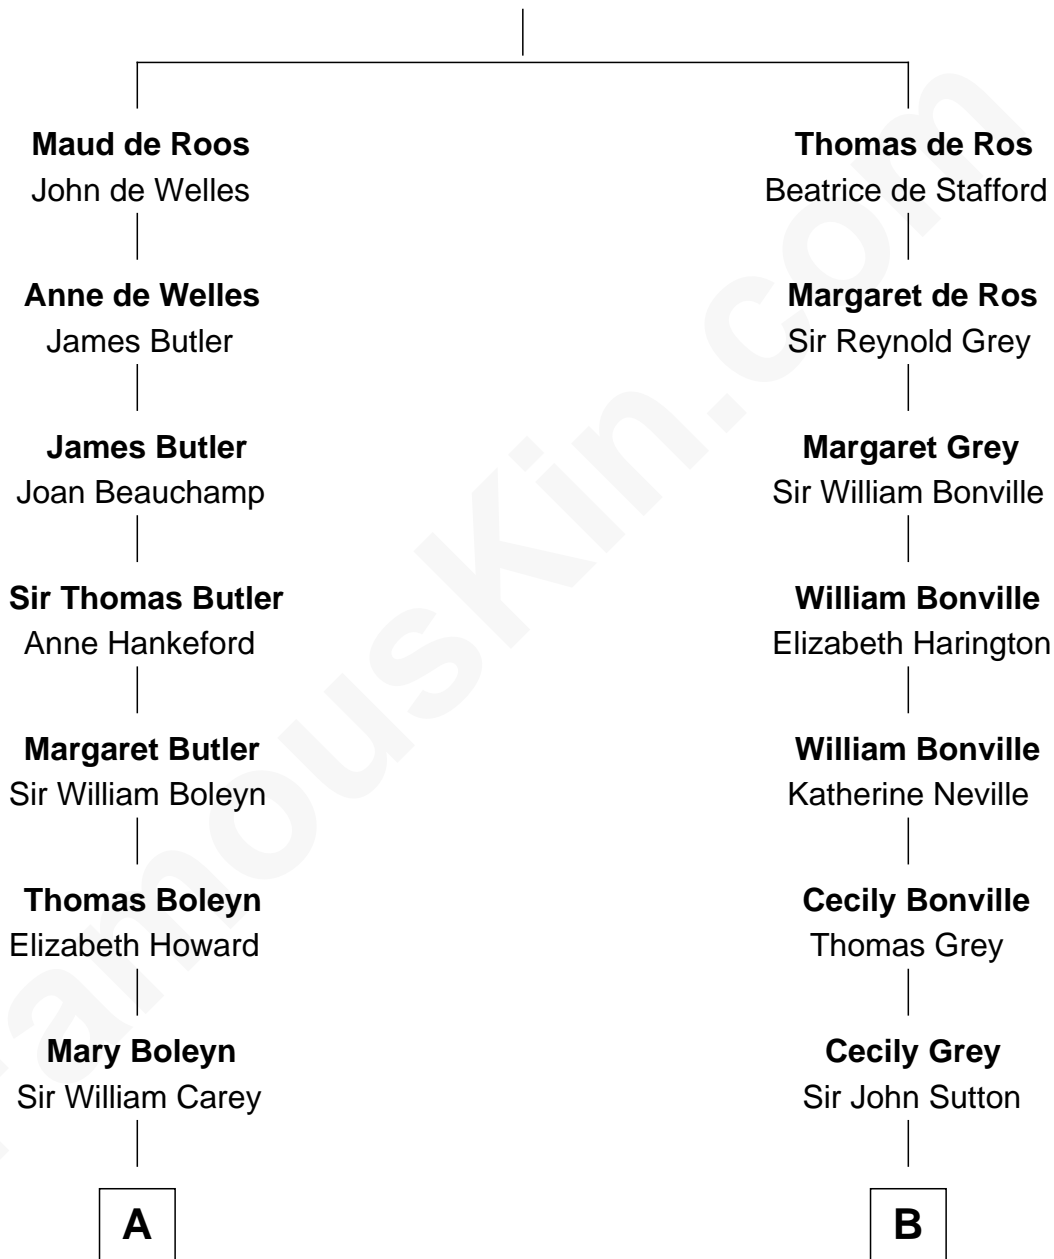

**FamousKin.com**  
**Relationship Chart of**  
**William C. C. Claiborne**  
*1st Governor of Louisiana*

**15th cousin 6 times removed of**  
**Ben Jealous**  
*President and CEO of NAACP*

**Sir William de Ros**  
 Margery de Badlesmere

**C**

**Lucy J. Youngman**  
Leonard Wood Smith

**Joseph Cummings Smith**  
Ethel Maude Locke

**Annette Smith**  
Dr. Sargent Jealous

**Frederick Smith Jealous**  
Ann Frederica Todd

**Ben Jealous**  
*President and CEO of NAACP*