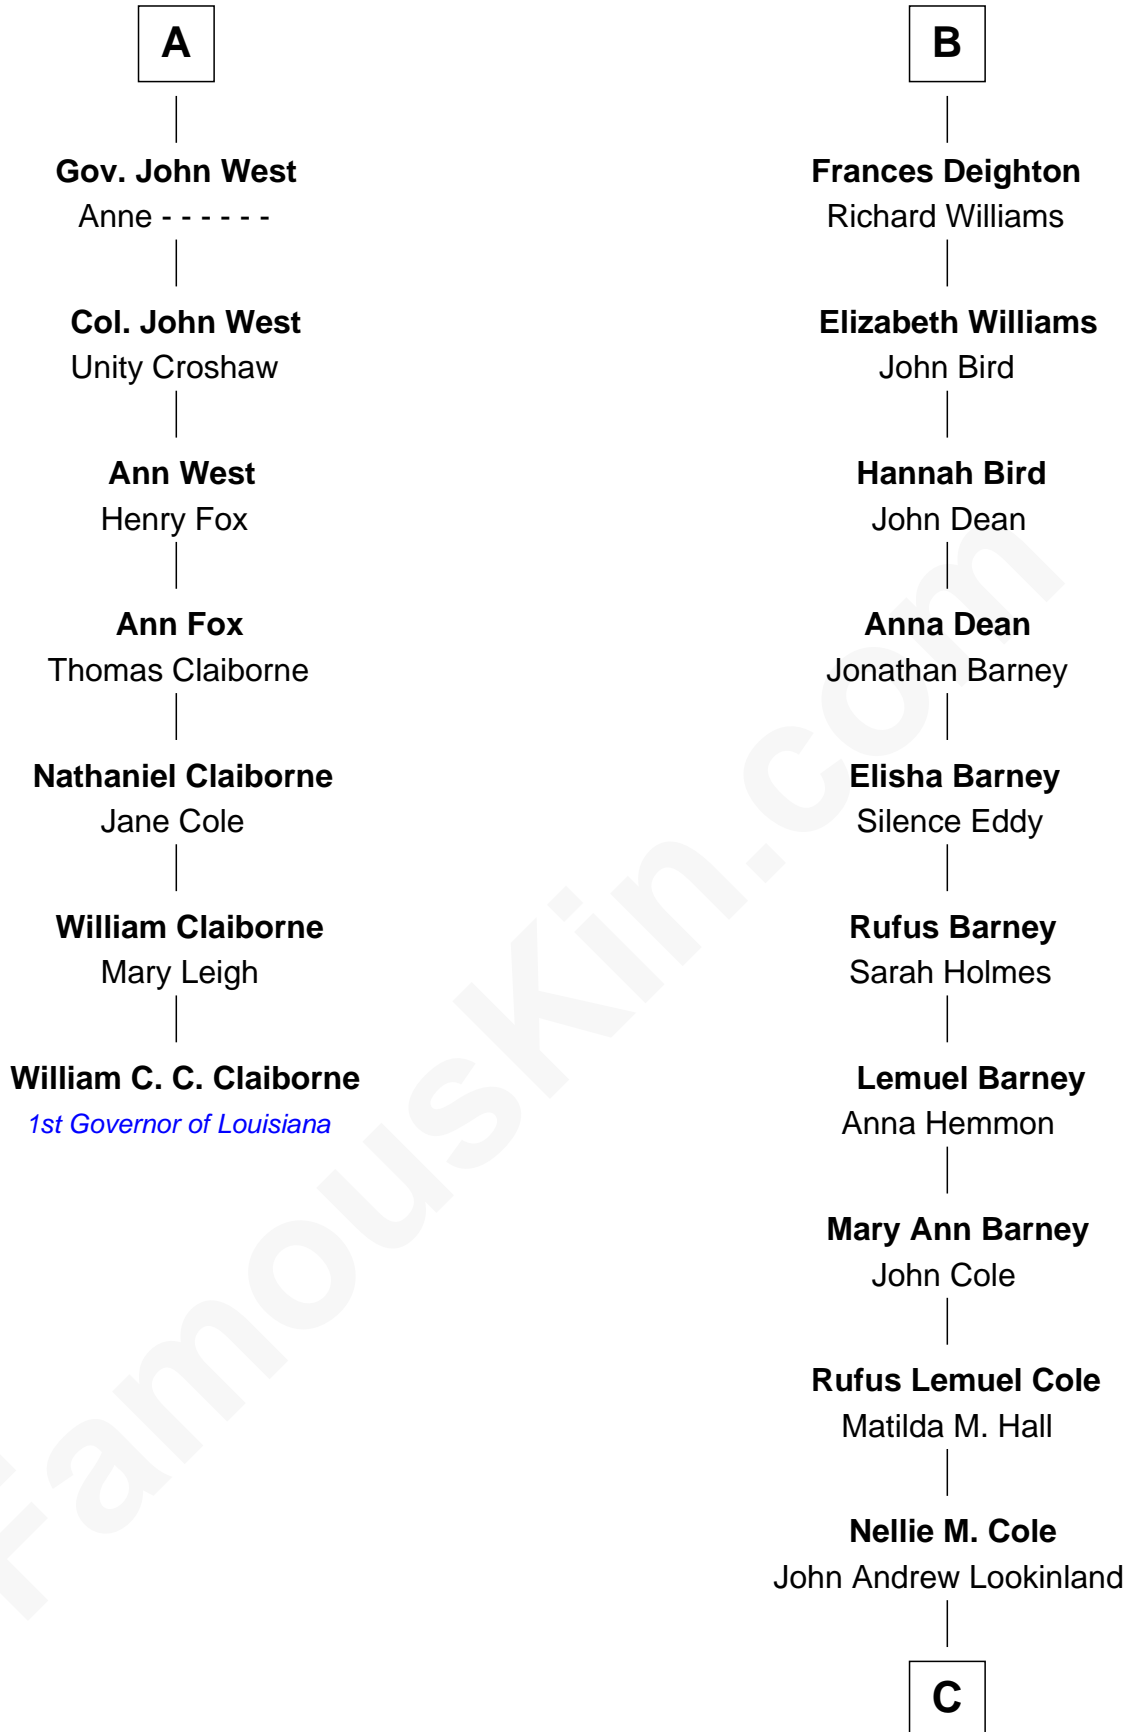

FamousKin.com
Relationship Chart of
William C. C. Claiborne
1st Governor of Louisiana

13th cousin 6 times removed of
Michael Lookinland
TV Actor

C

Orrin Paul Lookinland

Madeline Tait

Paul Russell Lookinland

Karen Ruth McKinney

Michael Lookinland

TV Actor

FamousKin.com