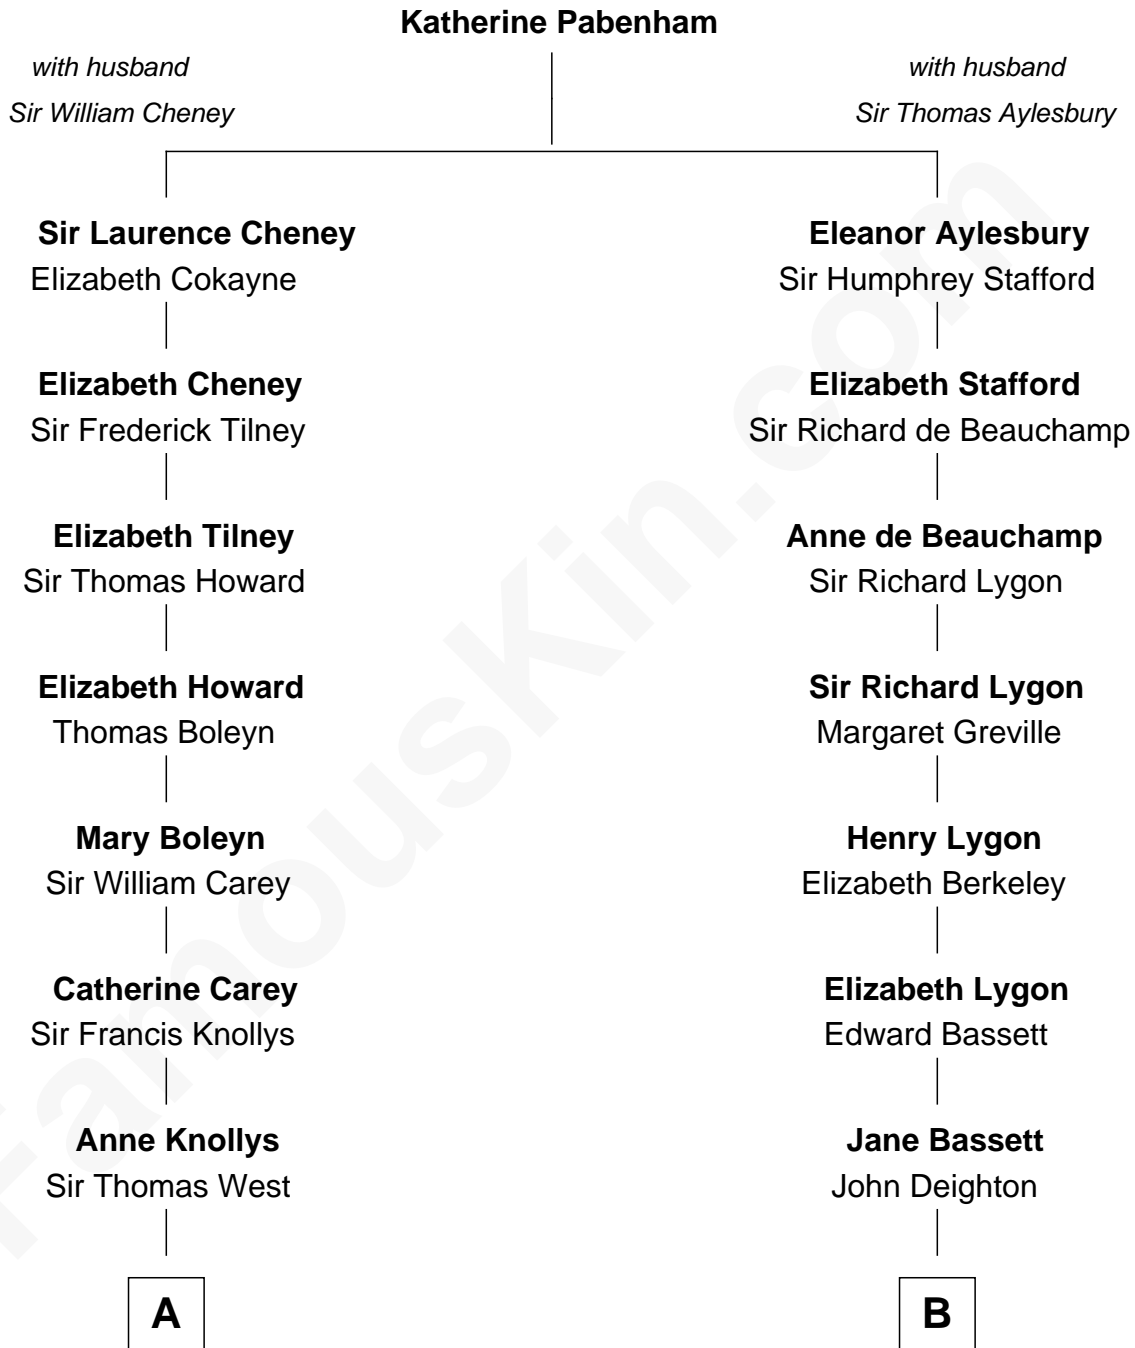

FamousKin.com
Relationship Chart of
William C. C. Claiborne
1st Governor of Louisiana

13th cousin 6 times removed of
Michael Lookinland
TV Actor

C

Orrin Paul Lookinland

Madeline Tait

Paul Russell Lookinland

Karen Ruth McKinney

Michael Lookinland

TV Actor

FamousKin.com