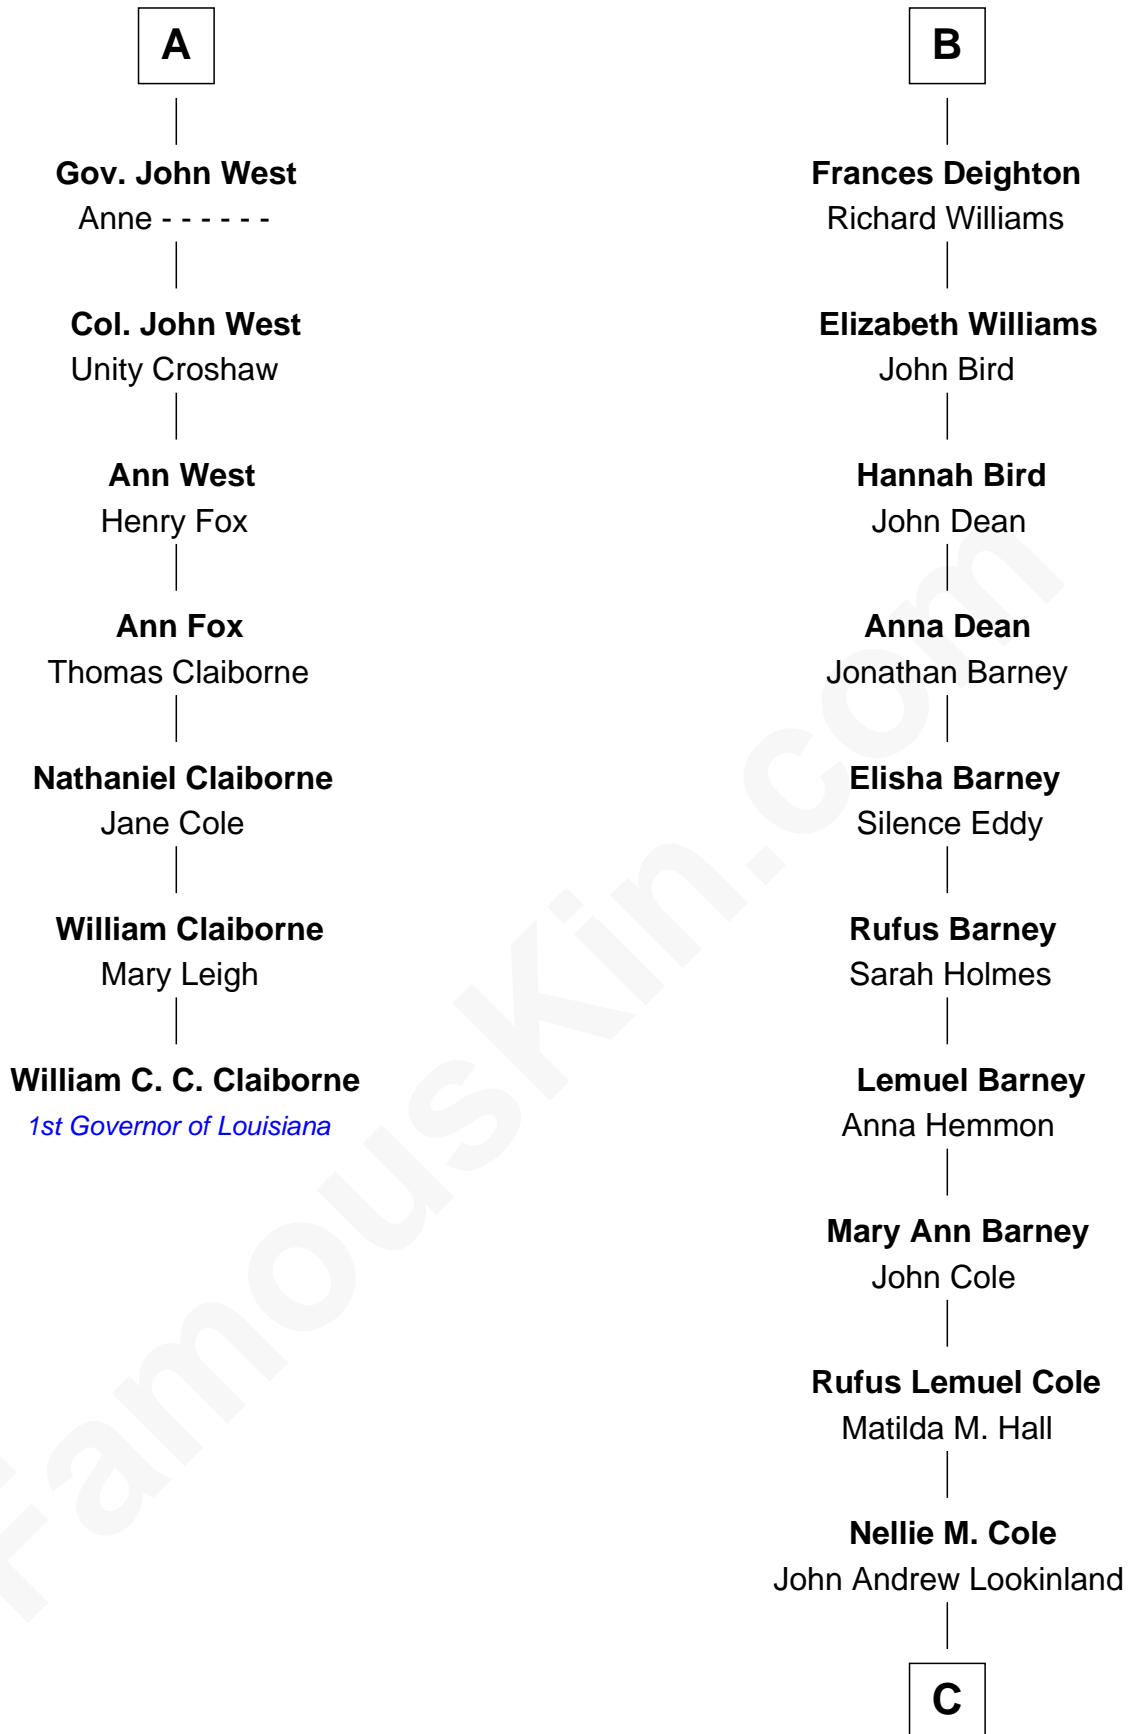

FamousKin.com Relationship Chart of

William C. C. Claiborne

1st Governor of Louisiana

13th cousin 6 times removed of

Michael Lookinland

TV Actor

Sir Thomas Mowbray

Elizabeth Fitzalan

Margaret Mowbray

Sir Robert Howard

Sir John Howard

Katherine Moleyns

Sir Thomas Howard

Elizabeth Tilney

Elizabeth Howard

Thomas Boleyn

Mary Boleyn

Sir William Carey

Catherine Carey

Sir Francis Knollys

Anne Knollys

Sir Thomas West

A

Isabel Mowbray

Henry Lygon

Elizabeth Lygon

Edward Bassett

Jane Bassett

John Deighton

B

C

—
Orrin Paul Lookinland