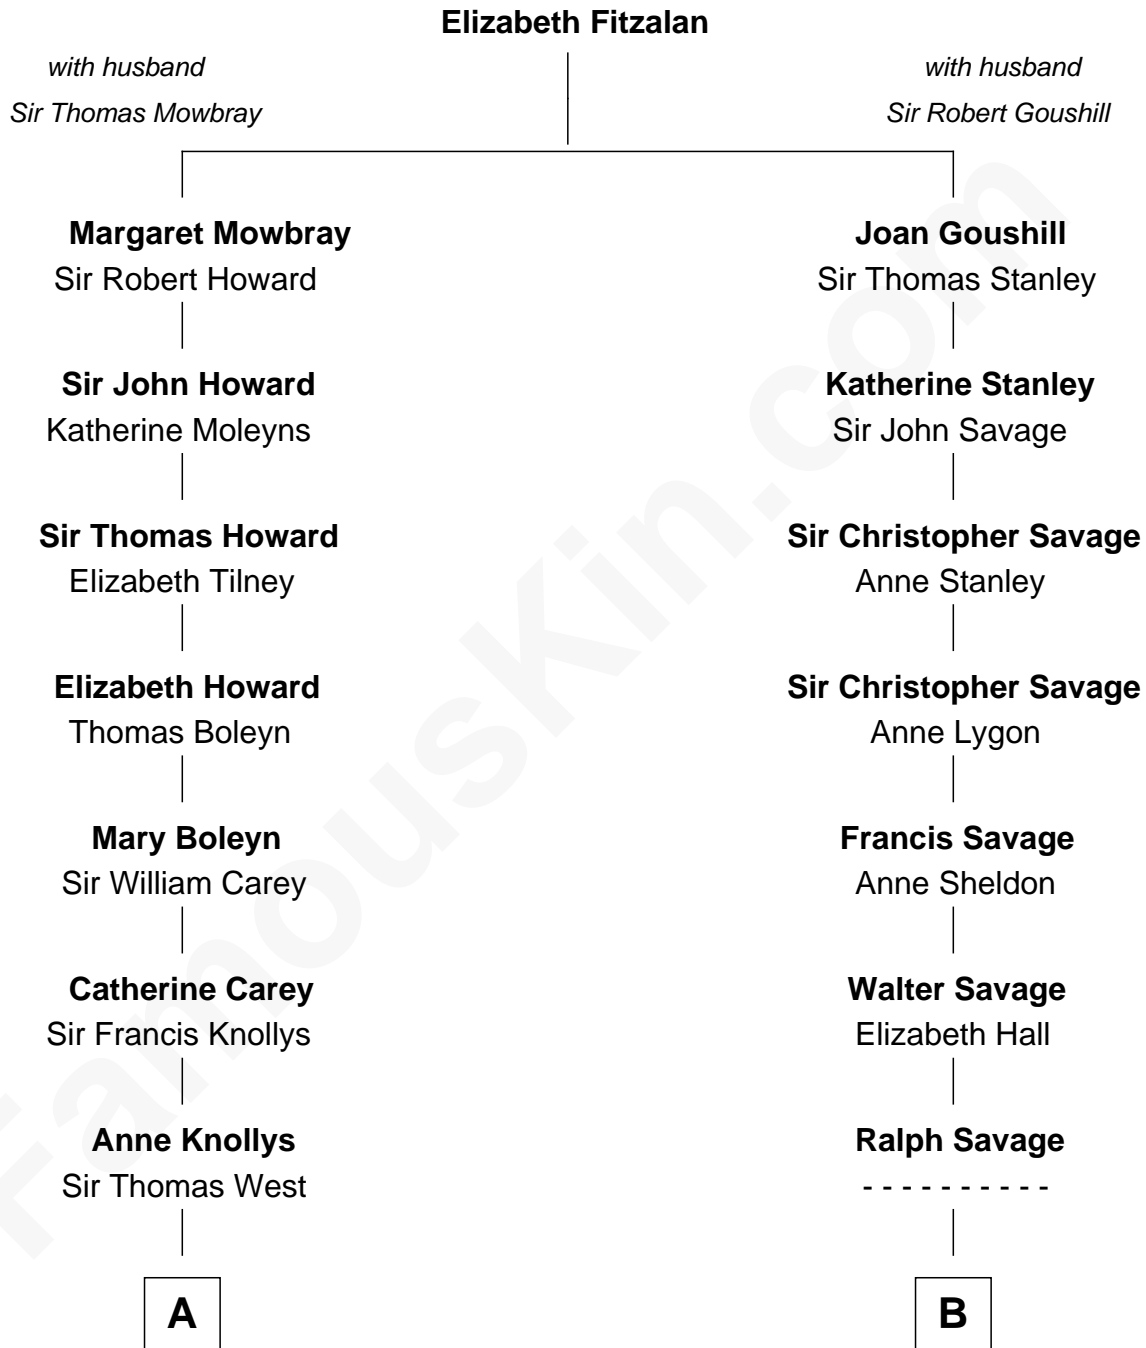

FamousKin.com
Relationship Chart of
William C. C. Claiborne
1st Governor of Louisiana

13th cousin 5 times removed of

Parker Stevenson
TV and Movie Actor

C

Sarah Meade Price
Richard Stevenson Parker

Parker Stevenson
TV and Movie Actor

FamousKin.com