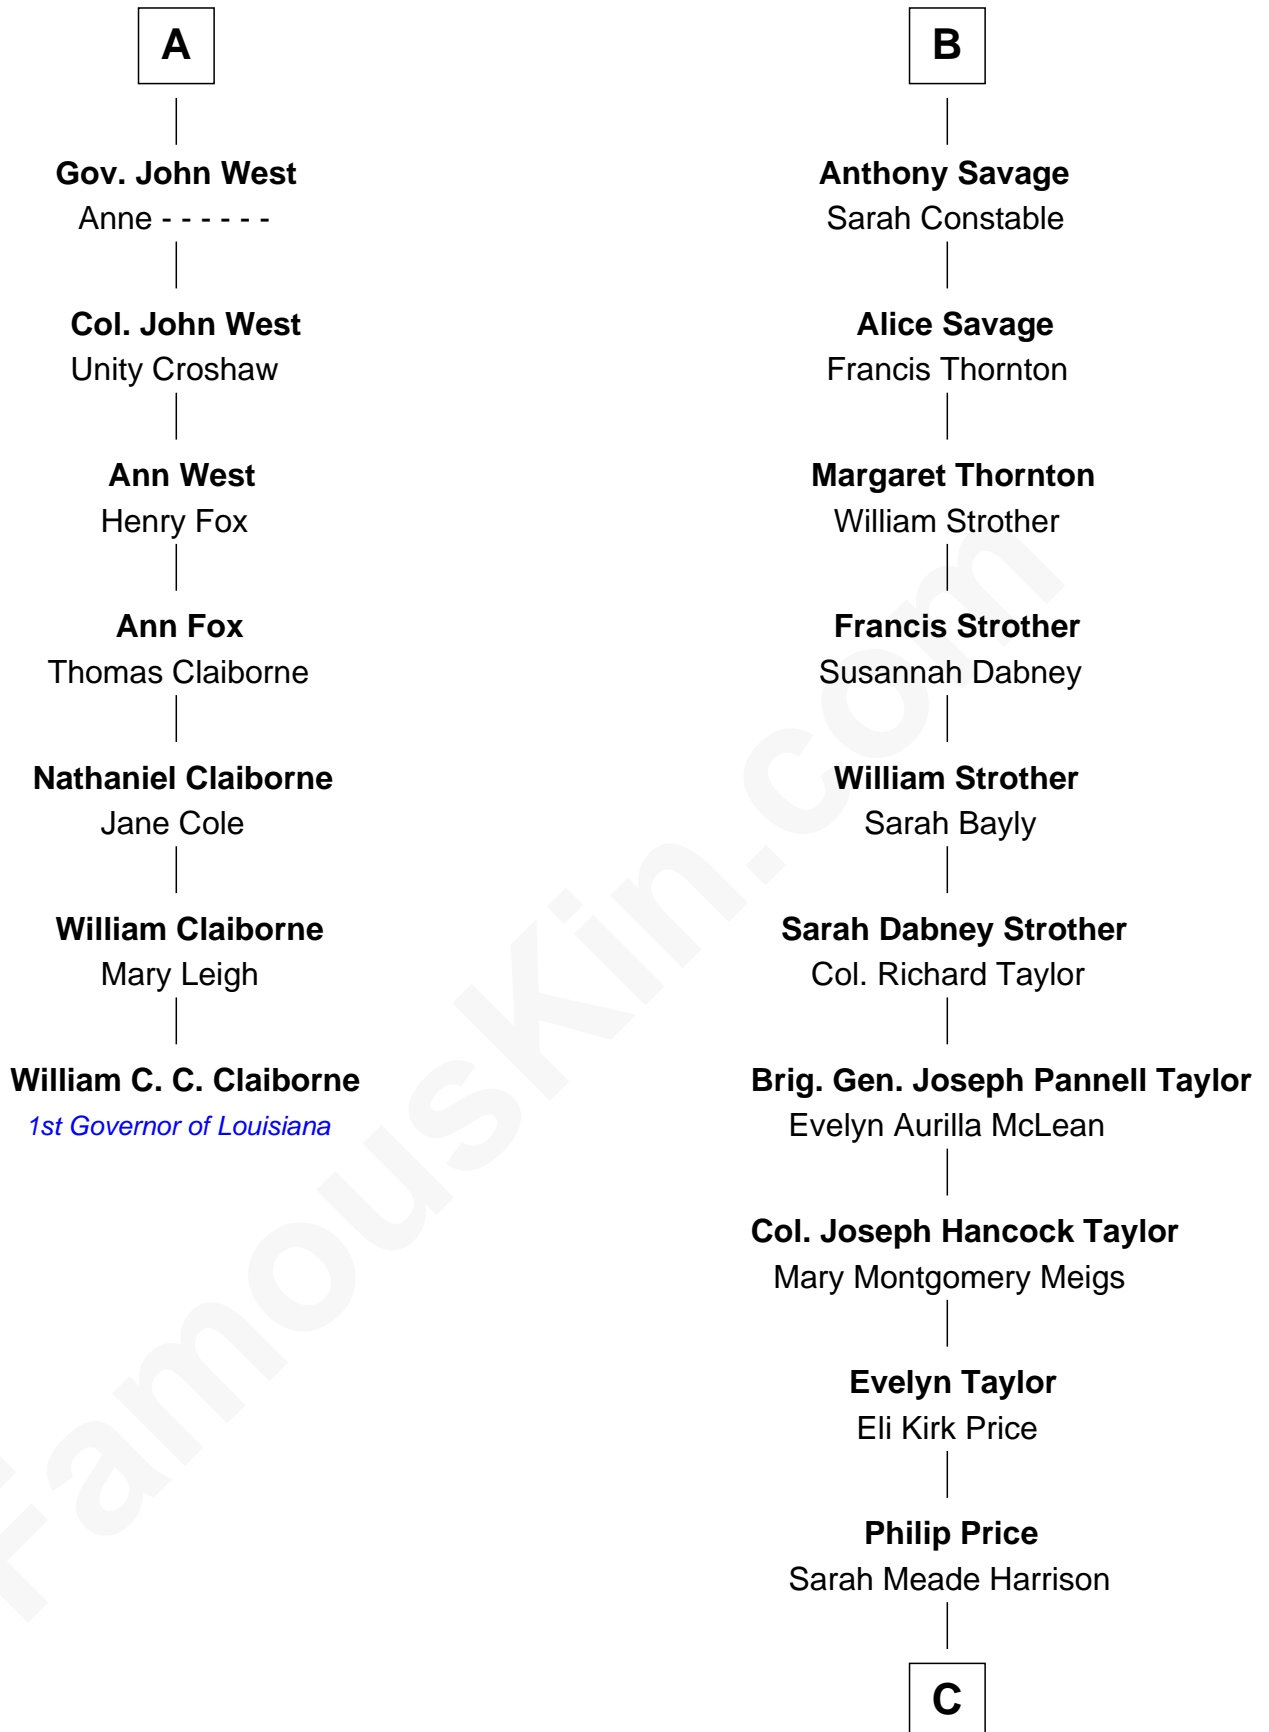

FamousKin.com
Relationship Chart of
William C. C. Claiborne
1st Governor of Louisiana

13th cousin 5 times removed of

Parker Stevenson
TV and Movie Actor

C

Sarah Meade Price
Richard Stevenson Parker

Parker Stevenson
TV and Movie Actor

FamousKin.com