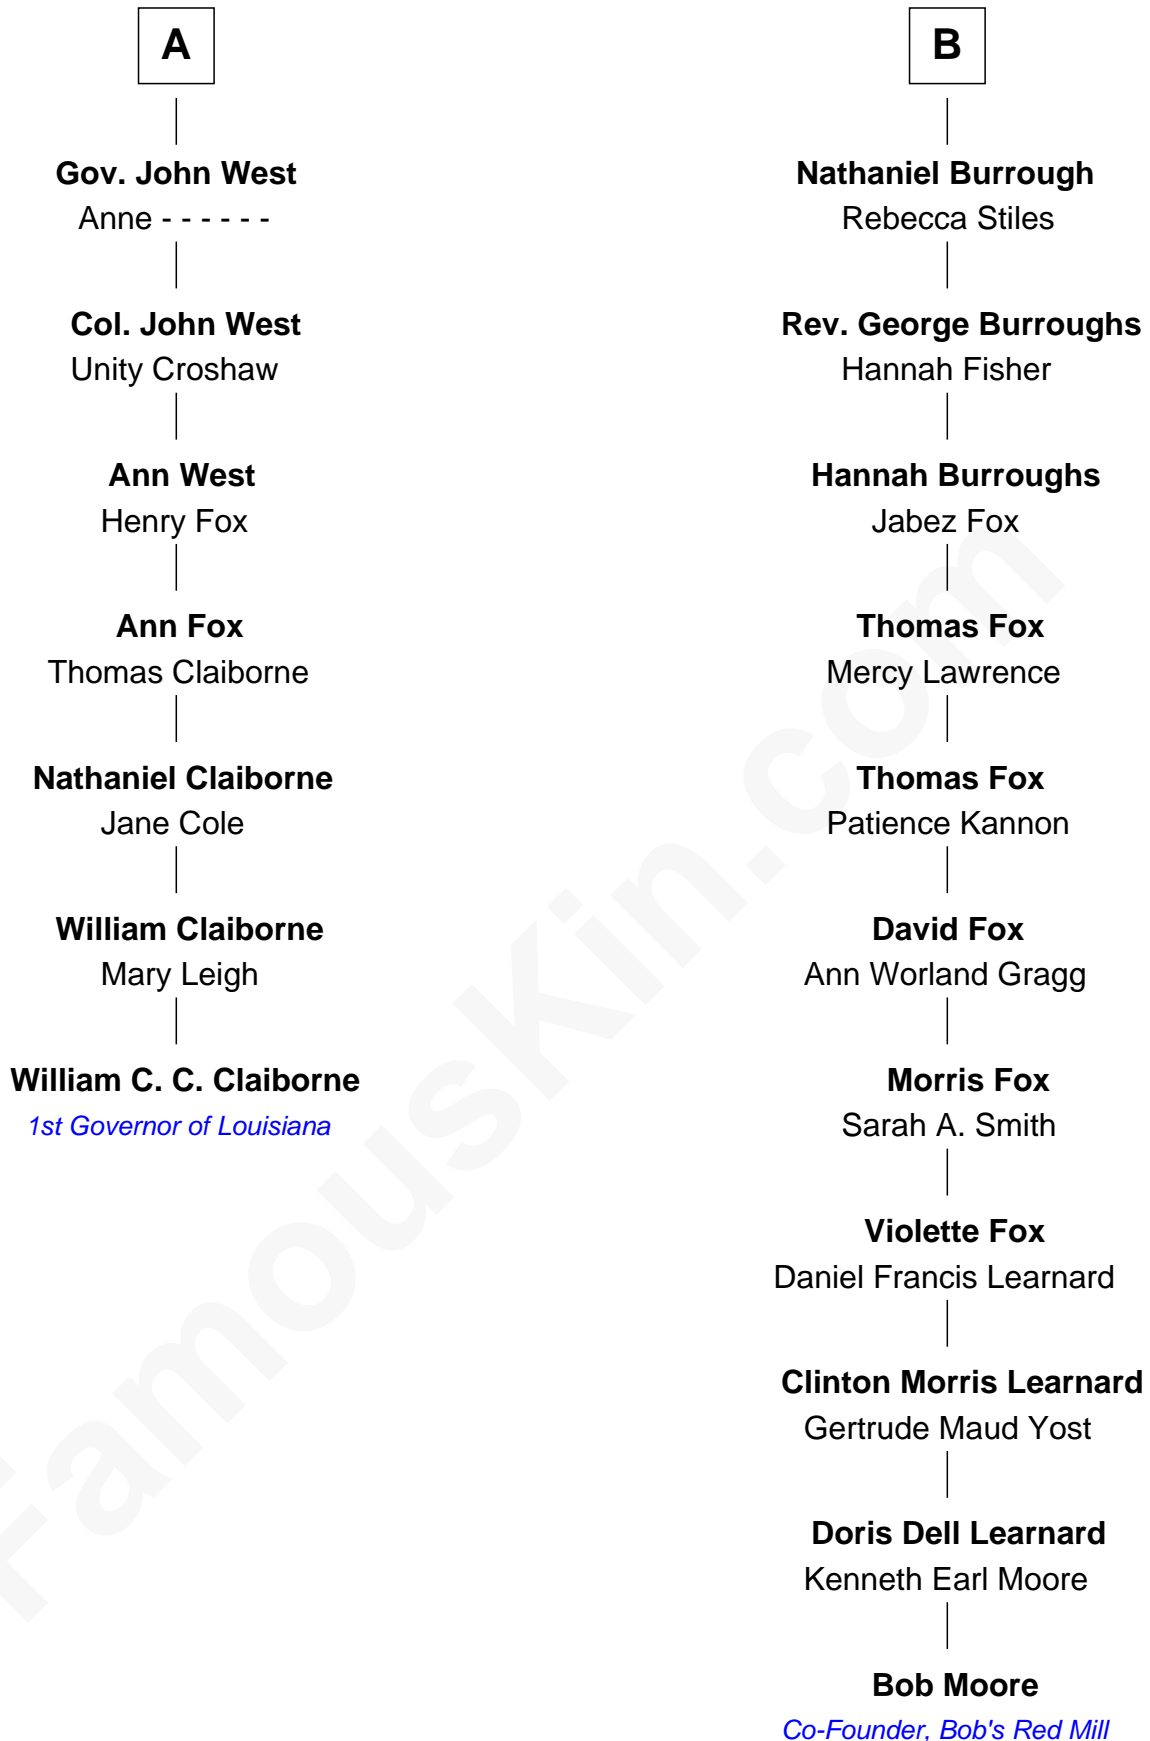

**FamousKin.com**  
**Relationship Chart of**  
**William C. C. Claiborne**  
*1st Governor of Louisiana*

13th cousin 4 times removed of

**Bob Moore**  
*Co-Founder, Bob's Red Mill*

Bob Moore photo by [Oregon State University](#) (CC BY-SA 2.0)