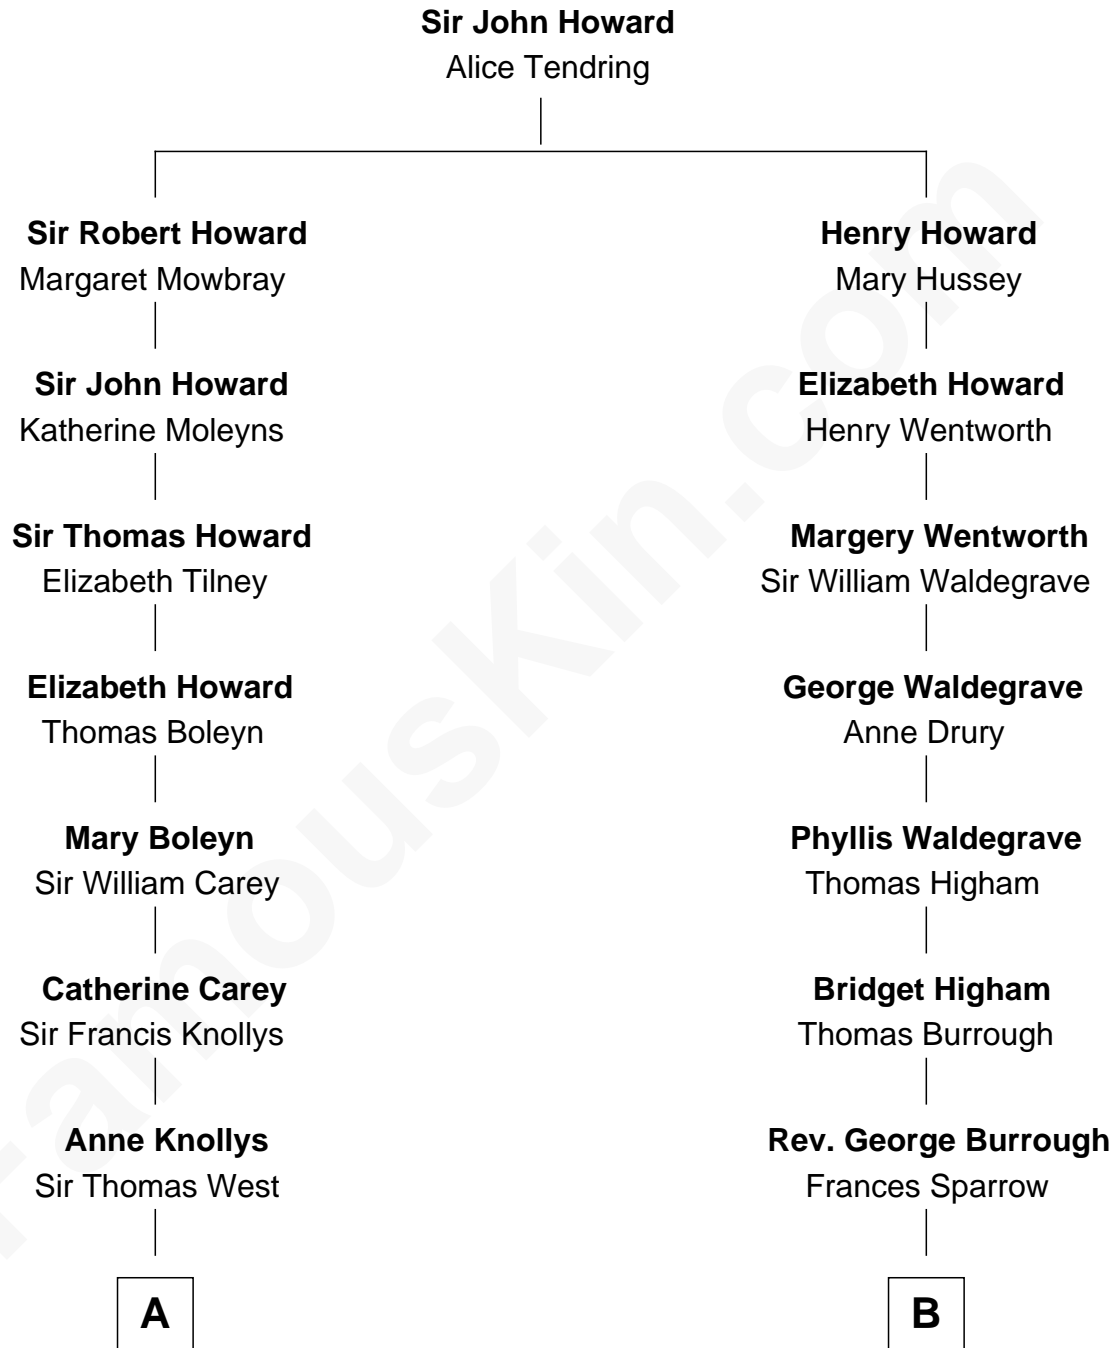

**FamousKin.com**  
**Relationship Chart of**  
**William C. C. Claiborne**  
*1st Governor of Louisiana*

13th cousin 4 times removed of

**Bob Moore**  
*Co-Founder, Bob's Red Mill*

Bob Moore photo by [Oregon State University](#) (CC BY-SA 2.0)