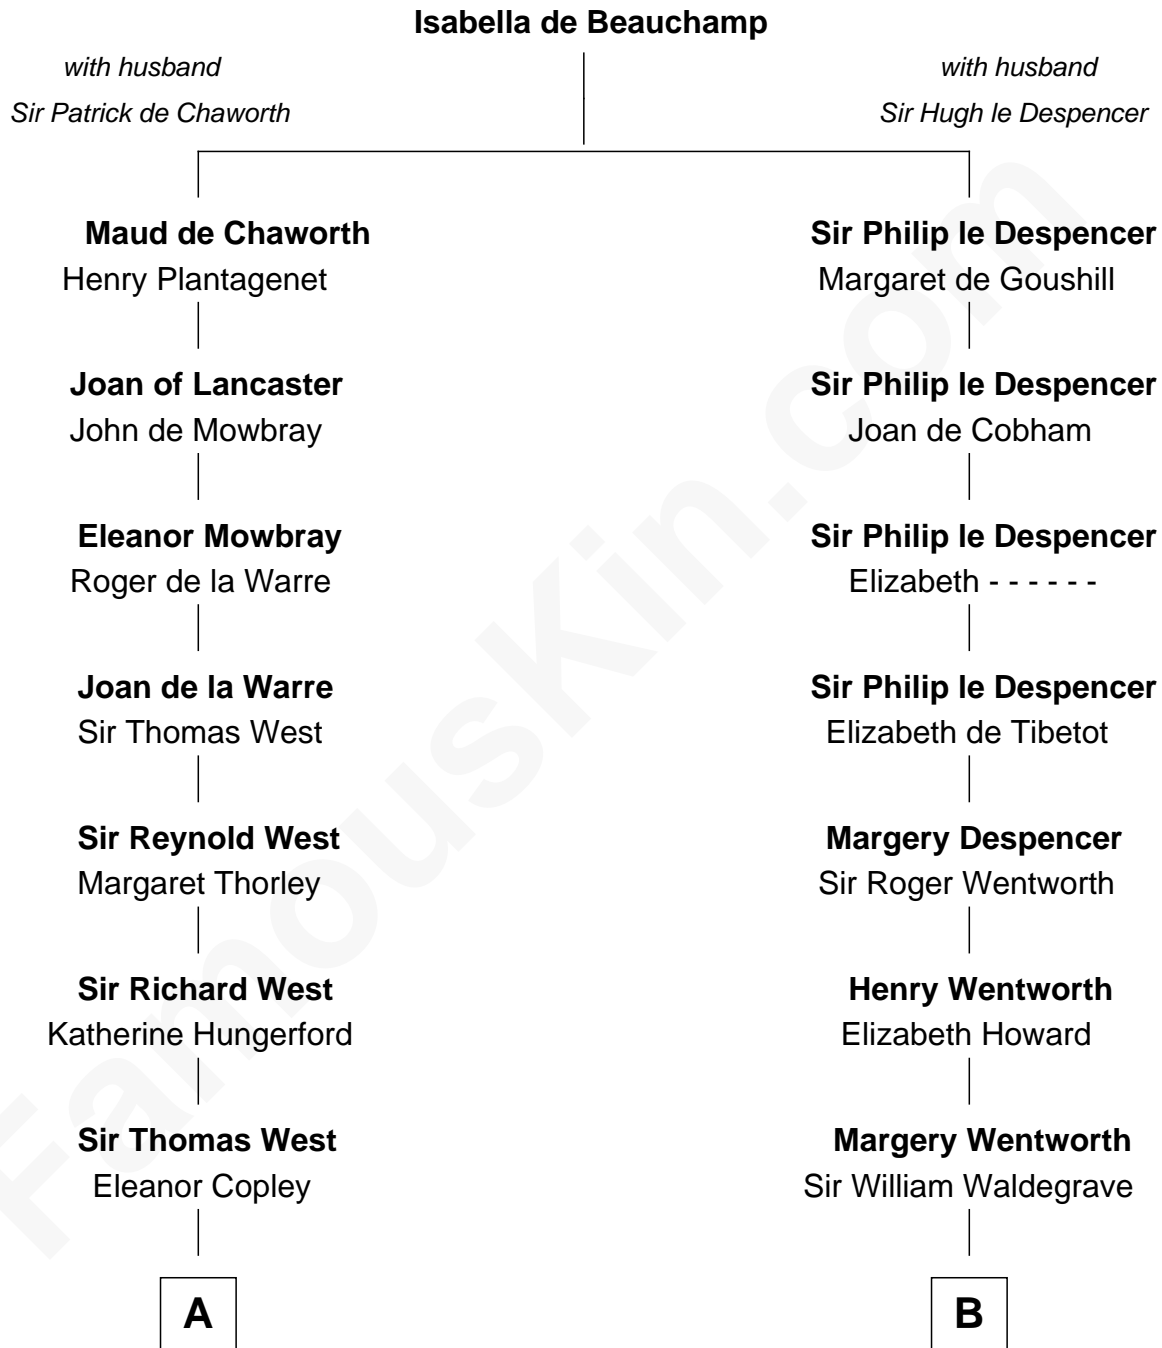

FamousKin.com
Relationship Chart of
William C. C. Claiborne
1st Governor of Louisiana

16th cousin 5 times removed of

Bob Moore
Co-Founder, Bob's Red Mill

C

Morris Fox

Sarah A. Smith

Violette Fox

Daniel Francis Learnard

Clinton Morris Learnard

Gertrude Maud Yost

Doris Dell Learnard

Kenneth Earl Moore

Bob Moore

Co-Founder, Bob's Red Mill