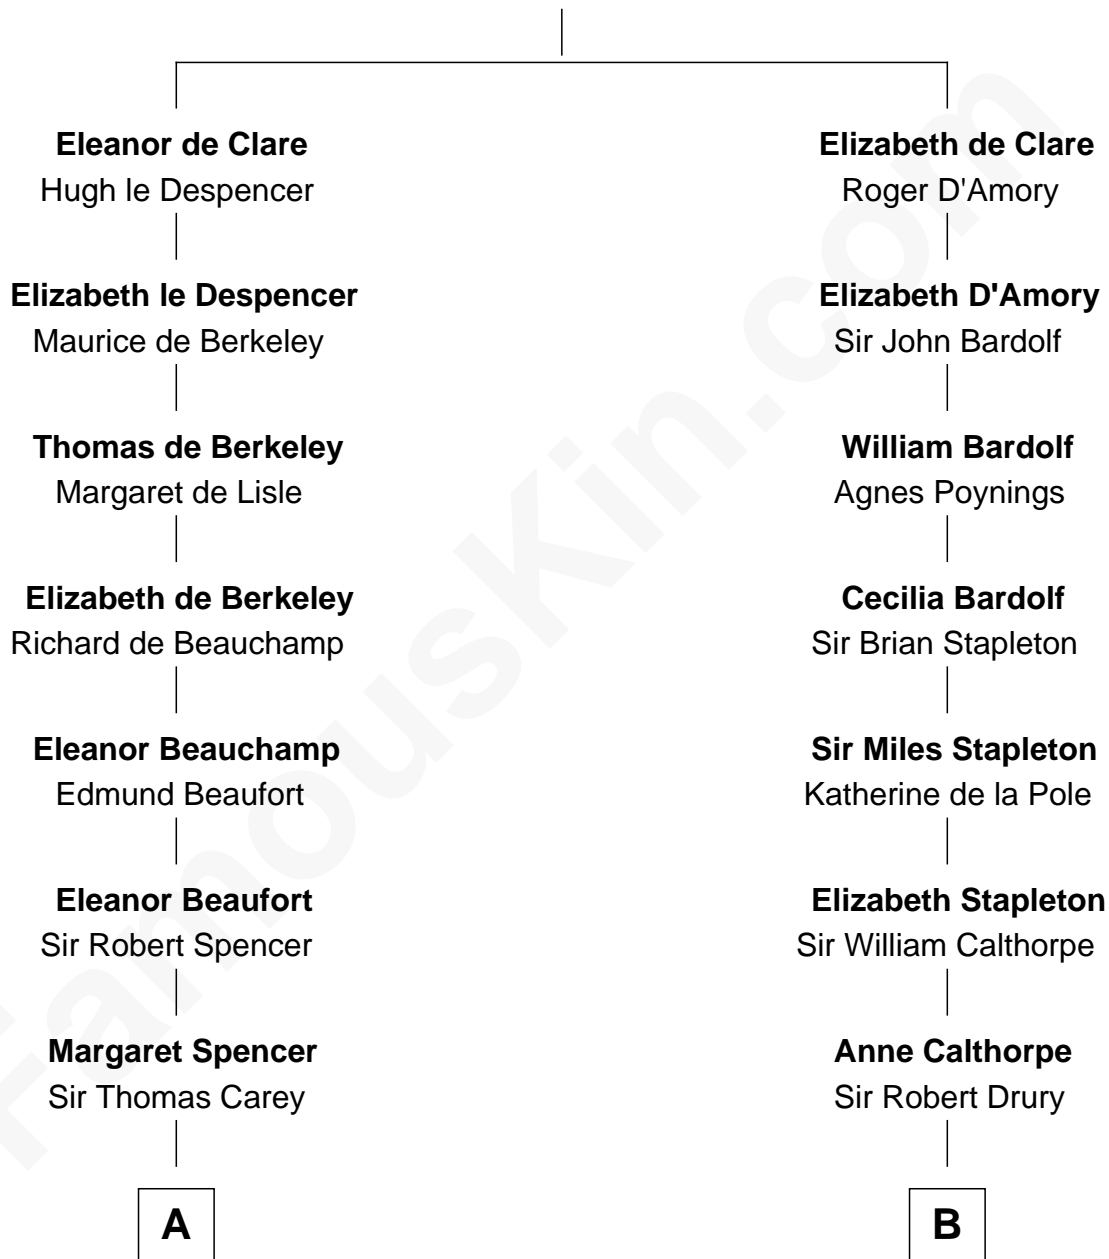

FamousKin.com
Relationship Chart of
William C. C. Claiborne
1st Governor of Louisiana

16th cousin 5 times removed of

Bob Moore
Co-Founder, Bob's Red Mill

Sir Gilbert de Clare
 Joan of Acre

C

—
Morris Fox

Sarah A. Smith

—
Violette Fox

Daniel Francis Learnard

—
Clinton Morris Learnard

Gertrude Maud Yost

—
Doris Dell Learnard

Kenneth Earl Moore

—
Bob Moore

Co-Founder, Bob's Red Mill