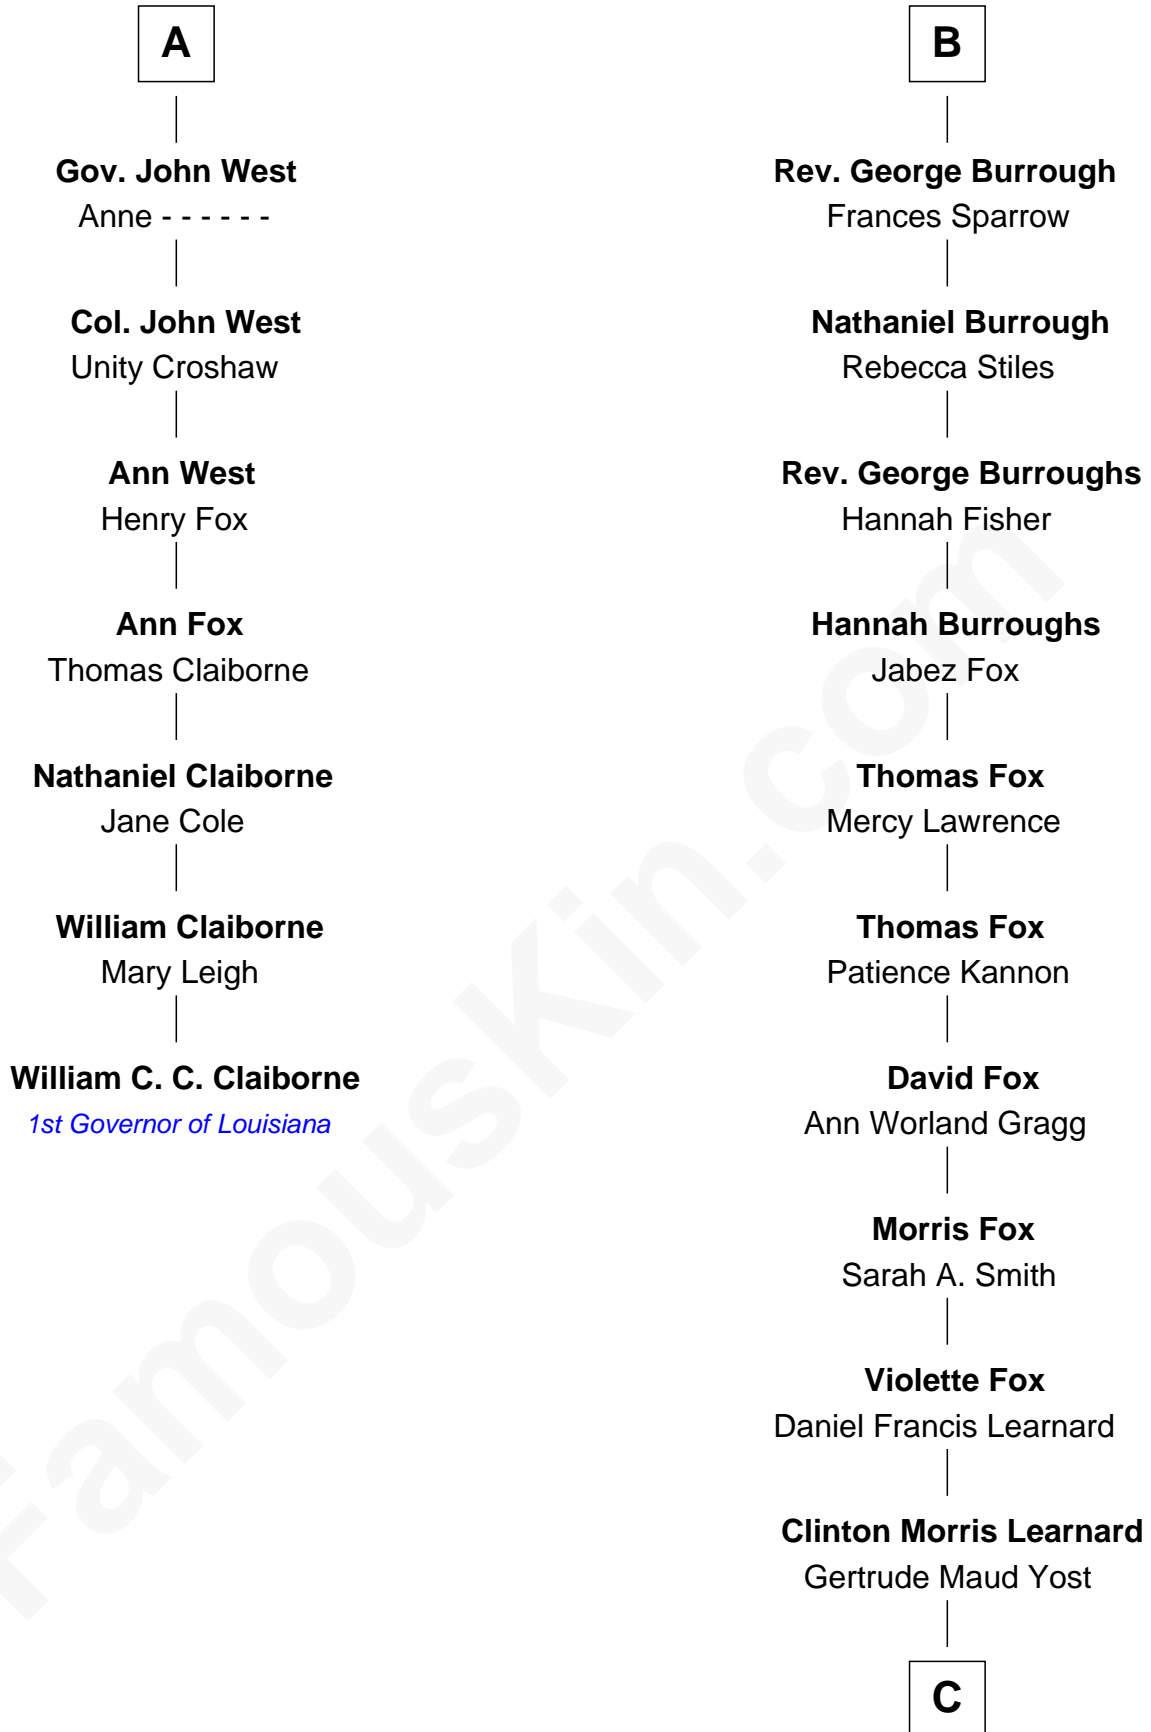

**FamousKin.com**  
**Relationship Chart of**  
**William C. C. Claiborne**  
*1st Governor of Louisiana*

13th cousin 5 times removed of

**Bob Moore**  
*Co-Founder, Bob's Red Mill*

C

Doris Dell Learnard  
Kenneth Earl Moore

**Bob Moore**

*Co-Founder, Bob's Red Mill*

FamousKin.com