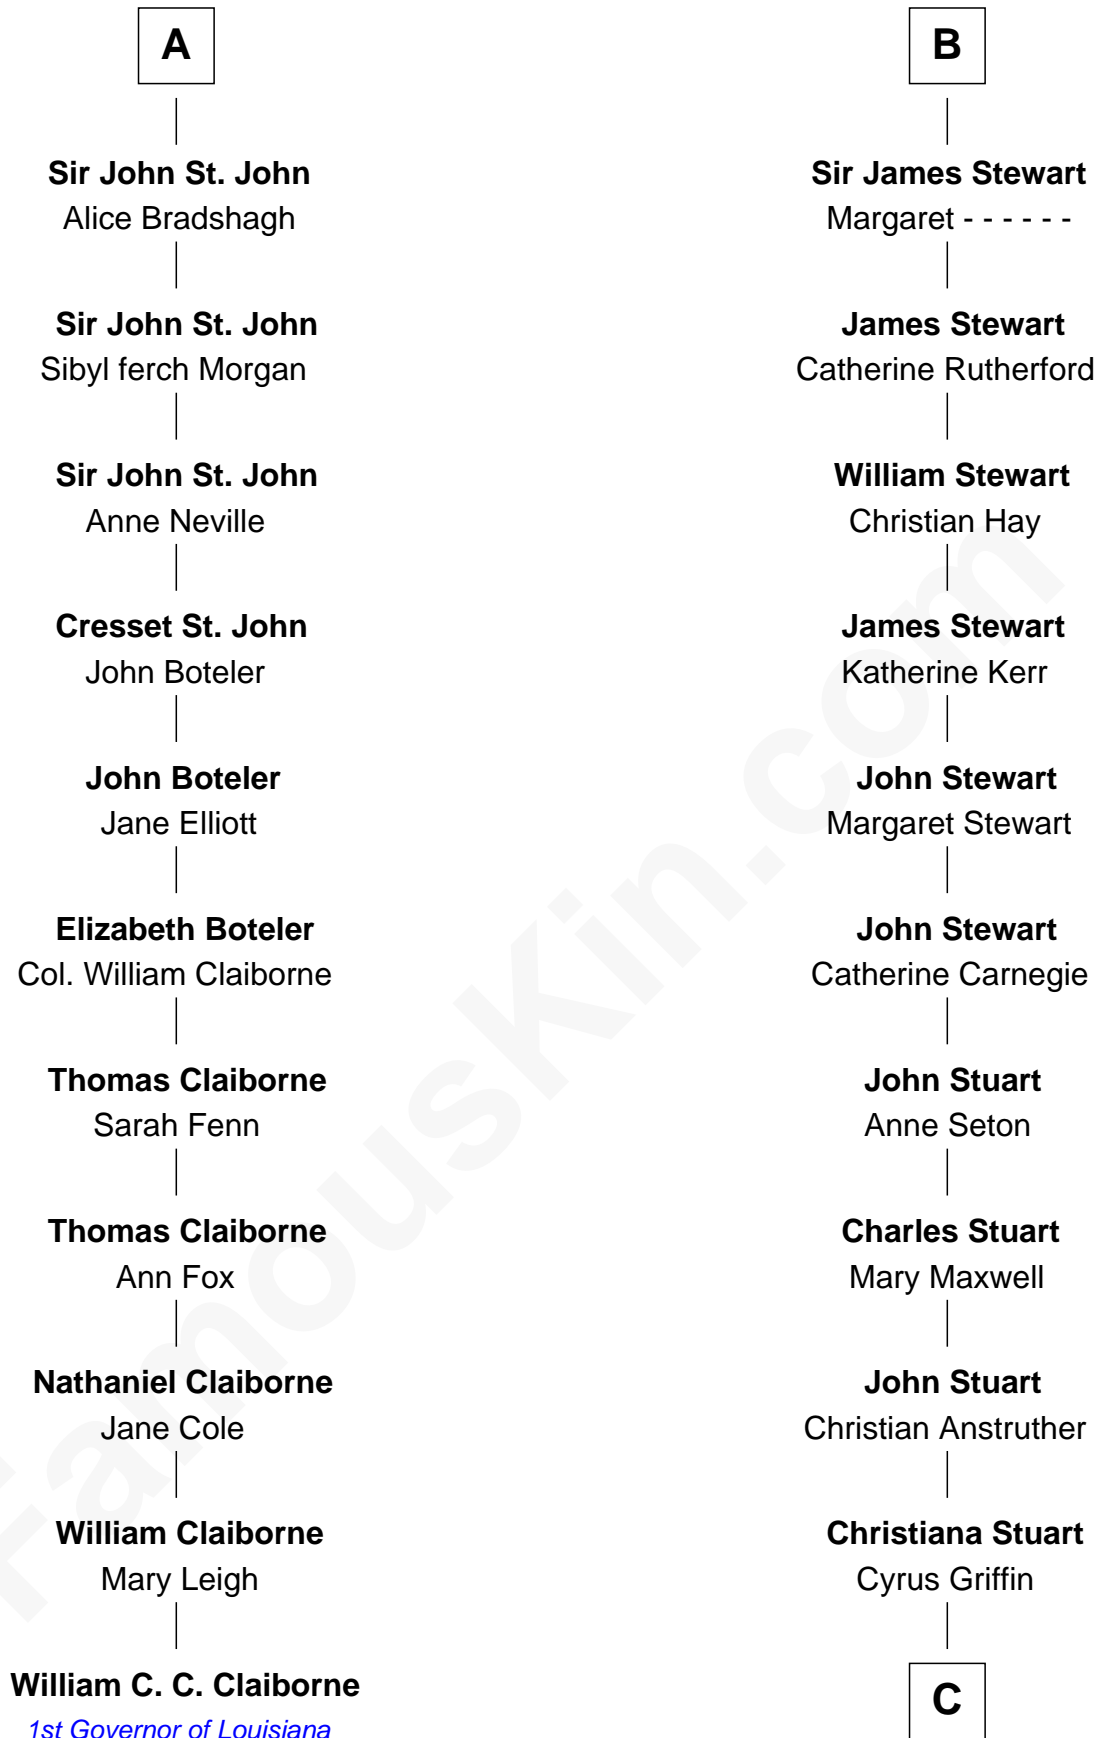

FamousKin.com
Relationship Chart of
William C. C. Claiborne
1st Governor of Louisiana

17th cousin 4 times removed of

Johnny Mercer

Songwriter and Co-Founder of Capitol Records

C

Louisa Griffin
Col. Hugh Mercer

Gen. Hugh Weedon Mercer
Mary Stiles Anderson

George Anderson Mercer
Nanny Maury Herndon

George Anderson Mercer
Lillian Elizabeth Ciucevich

Johnny Mercer
Co-Founder of Capitol Records