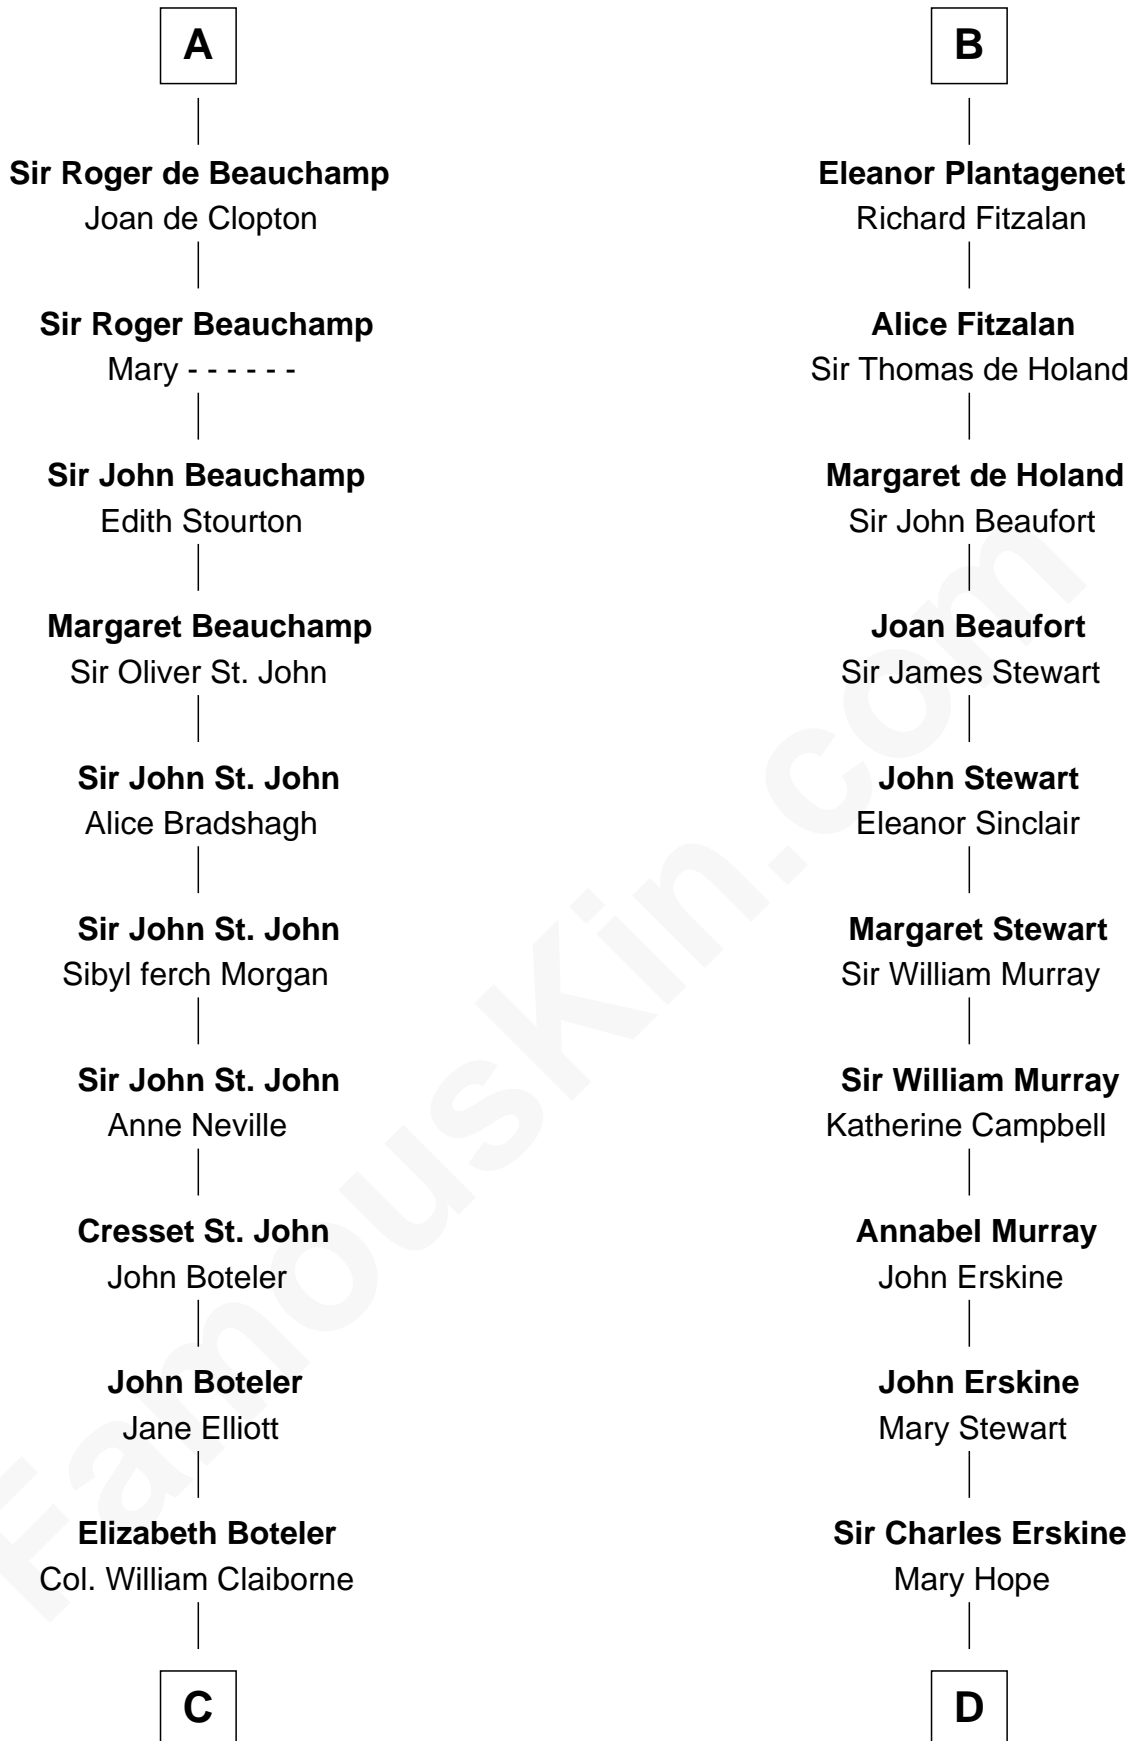

# FamousKin.com Relationship Chart of

**William C. C. Claiborne**

*1st Governor of Louisiana*

19th cousin 2 times removed of

**Major John Pitcairn**

*British Commander at Battle of Lexington*

**Simon de St. Liz**  
Isabel of Leicester

**C**

**Thomas Claiborne**

Sarah Fenn

**Thomas Claiborne**

Ann Fox

**Nathaniel Claiborne**

Jane Cole

**William Claiborne**

**Major John Pitcairn**

*British Commander at Lexington*

FamousKin.com