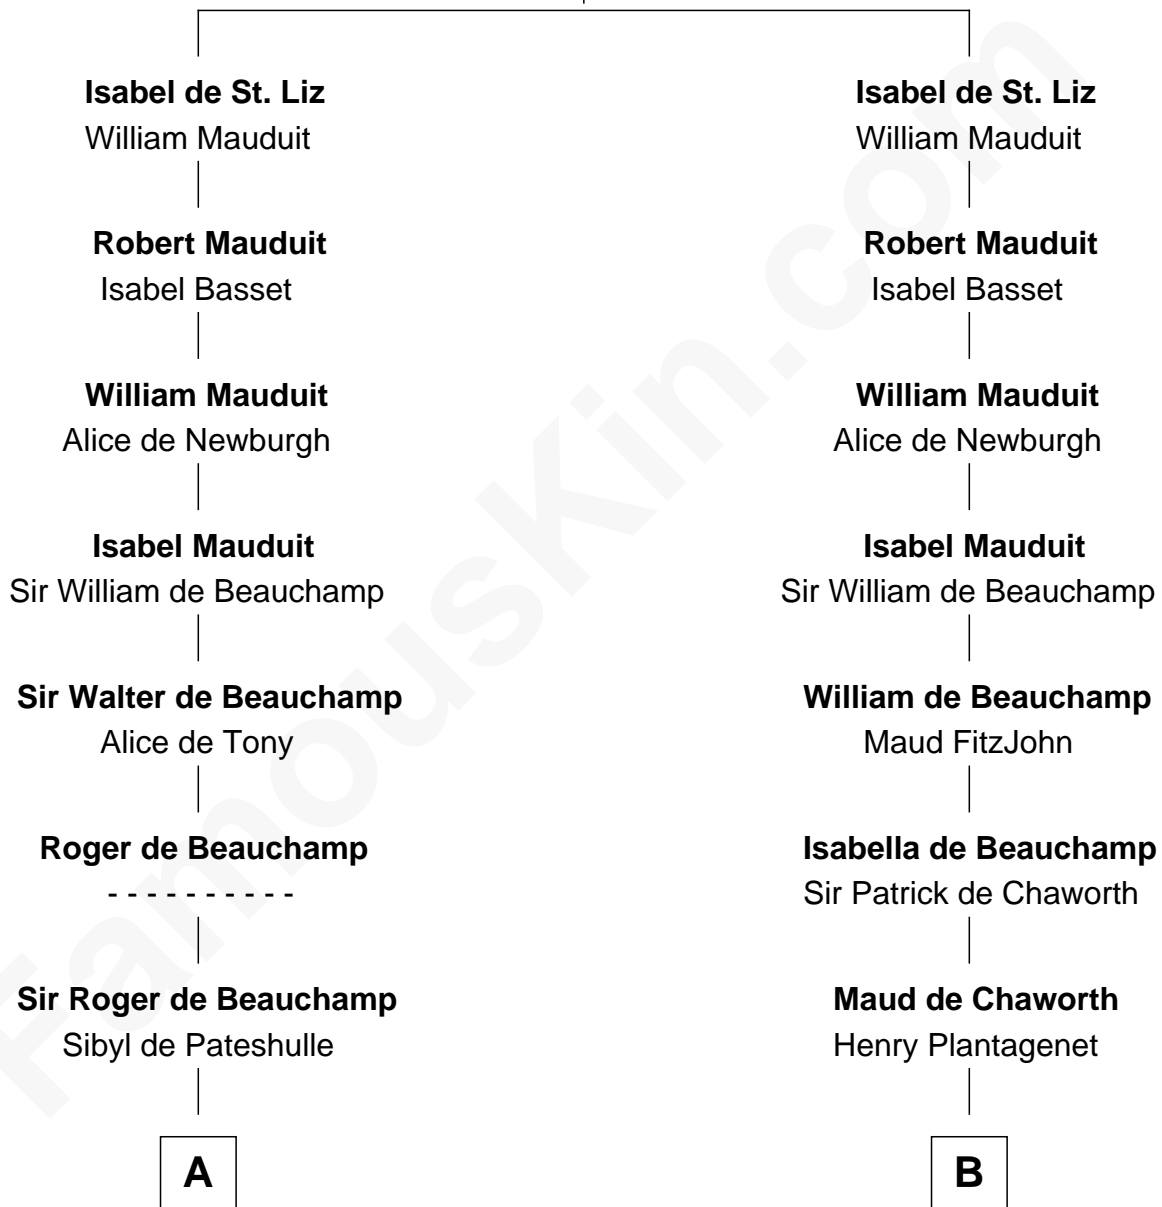

# FamousKin.com Relationship Chart of

**William C. C. Claiborne**

*1st Governor of Louisiana*

19th cousin 2 times removed of

**Major John Pitcairn**

*British Commander at Battle of Lexington*

**Simon de St. Liz**  
Isabel of Leicester

**C**

**Thomas Claiborne**

Sarah Fenn

**Thomas Claiborne**

Ann Fox

**Nathaniel Claiborne**

Jane Cole

**William Claiborne**

Mary Leigh

**William C. C. Claiborne**

*1st Governor of Louisiana*

**D**

**Mary Erskine**

William Hamilton

**Katherine Hamilton**

Rev. David Pitcairn

**Major John Pitcairn**

*British Commander at Lexington*

FamousKin.com