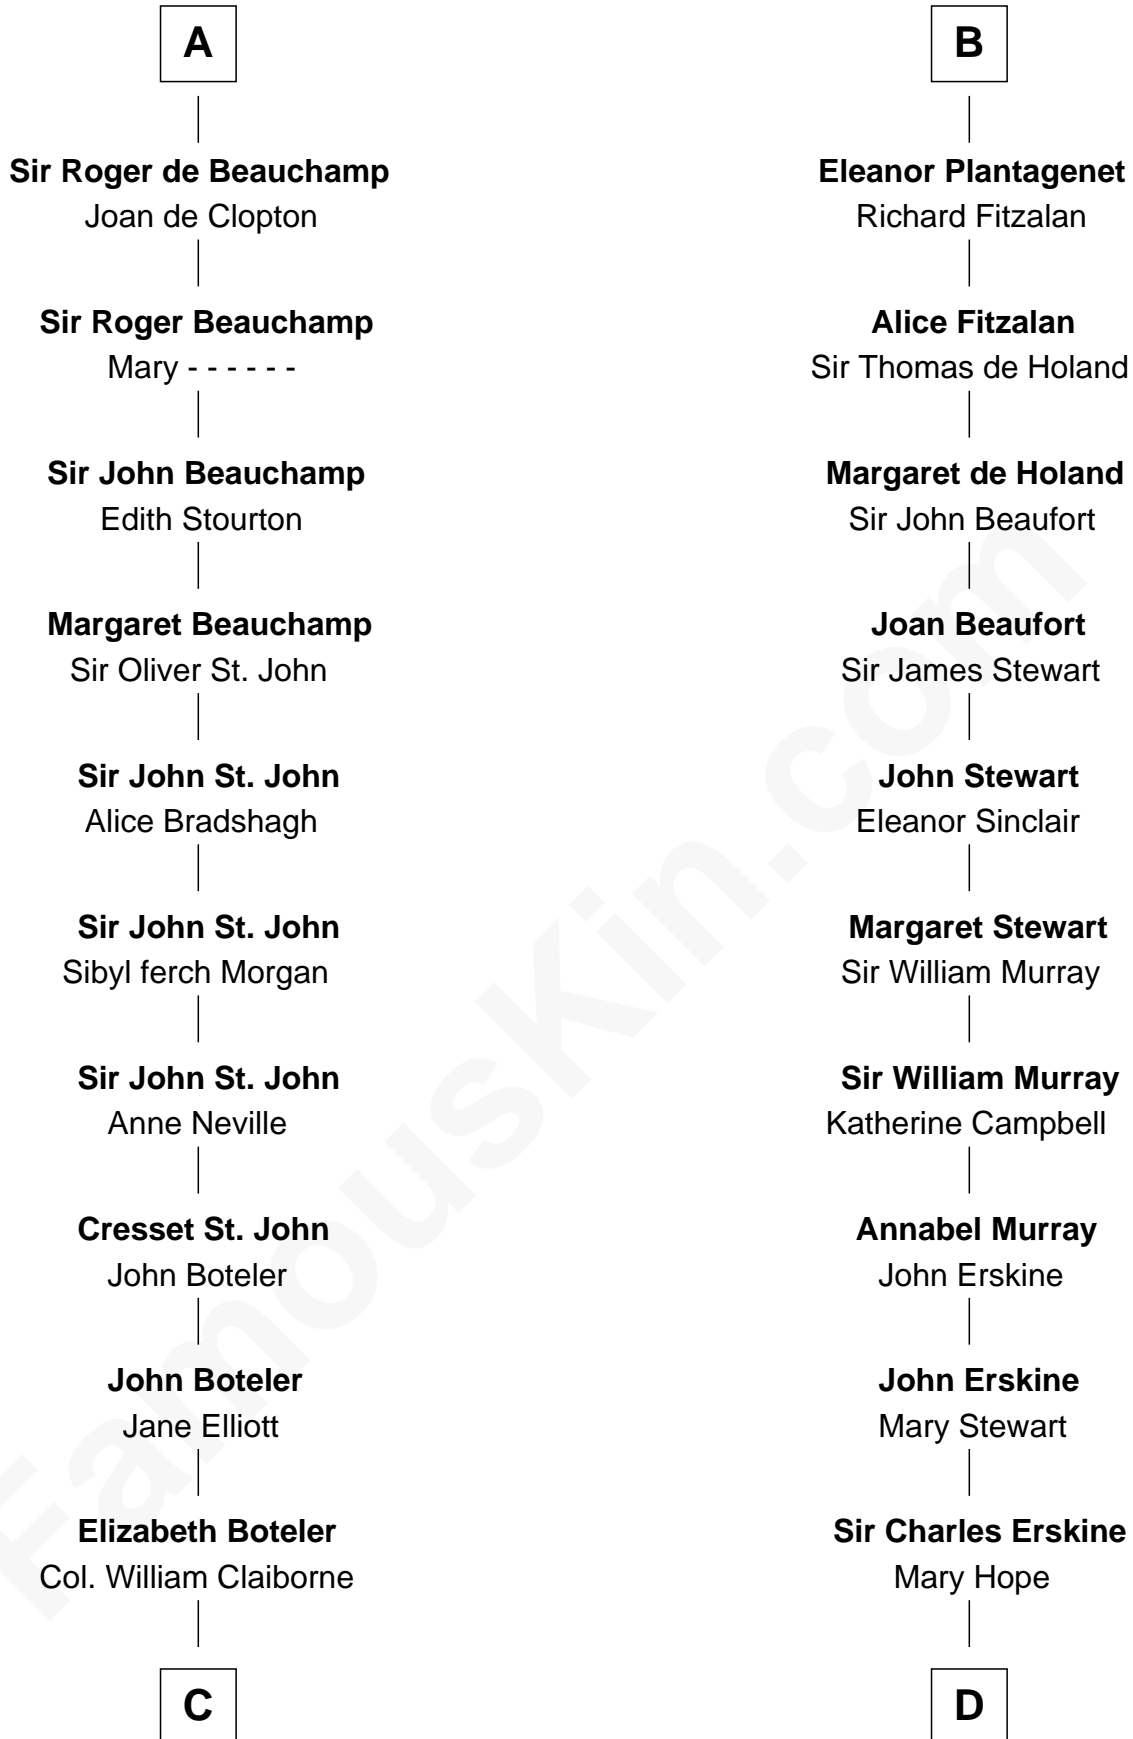

FamousKin.com Relationship Chart of

William C. C. Claiborne

1st Governor of Louisiana

19th cousin 2 times removed of

Major John Pitcairn

British Commander at Battle of Lexington

Henry de Newburgh

C

Thomas Claiborne

Sarah Fenn

Thomas Claiborne

Ann Fox

Nathaniel Claiborne

Jane Cole

William Claiborne

Mary Leigh