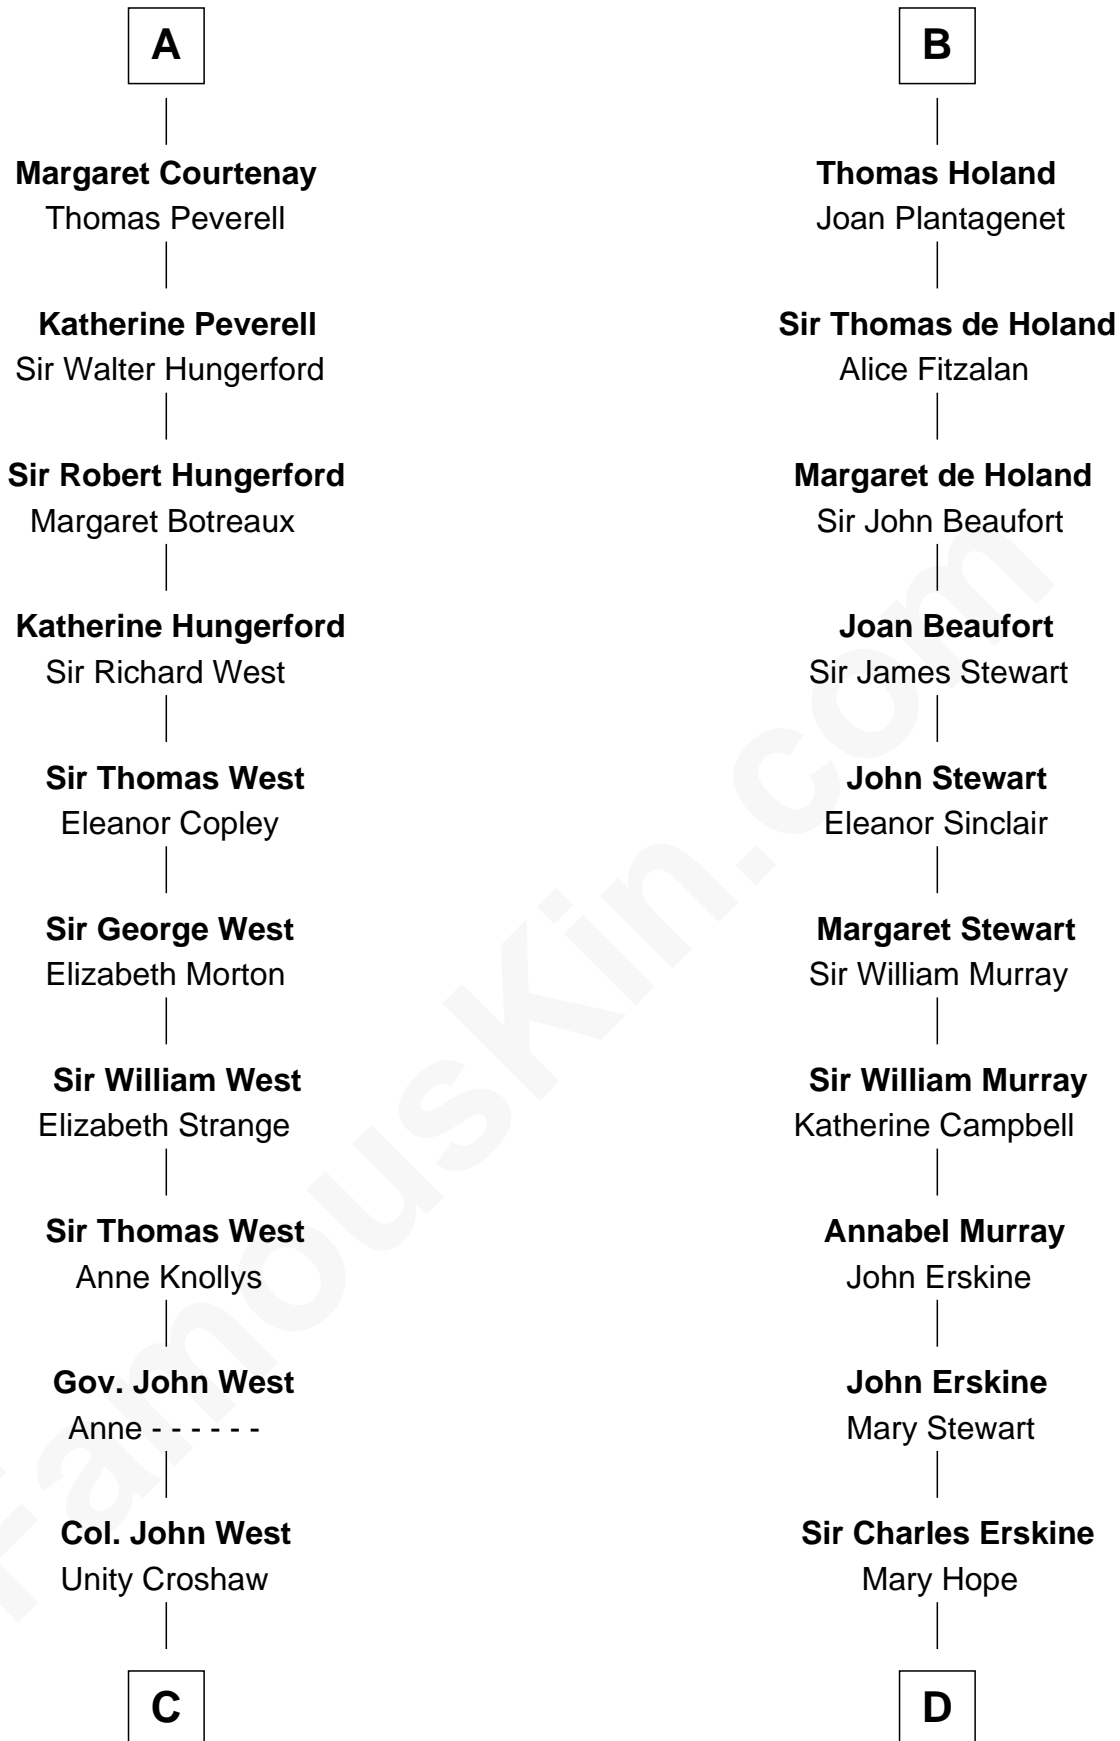

FamousKin.com
Relationship Chart of
William C. C. Claiborne
1st Governor of Louisiana

19th cousin 2 times removed of
Major John Pitcairn
British Commander at Battle of Lexington

C

Ann West
Henry Fox

Ann Fox
Thomas Claiborne

Nathaniel Claiborne
Jane Cole

William Claiborne
Mary Leigh

William C. C. Claiborne
1st Governor of Louisiana

D

Mary Erskine
William Hamilton

Katherine Hamilton
Rev. David Pitcairn

Major John Pitcairn
British Commander at Lexington