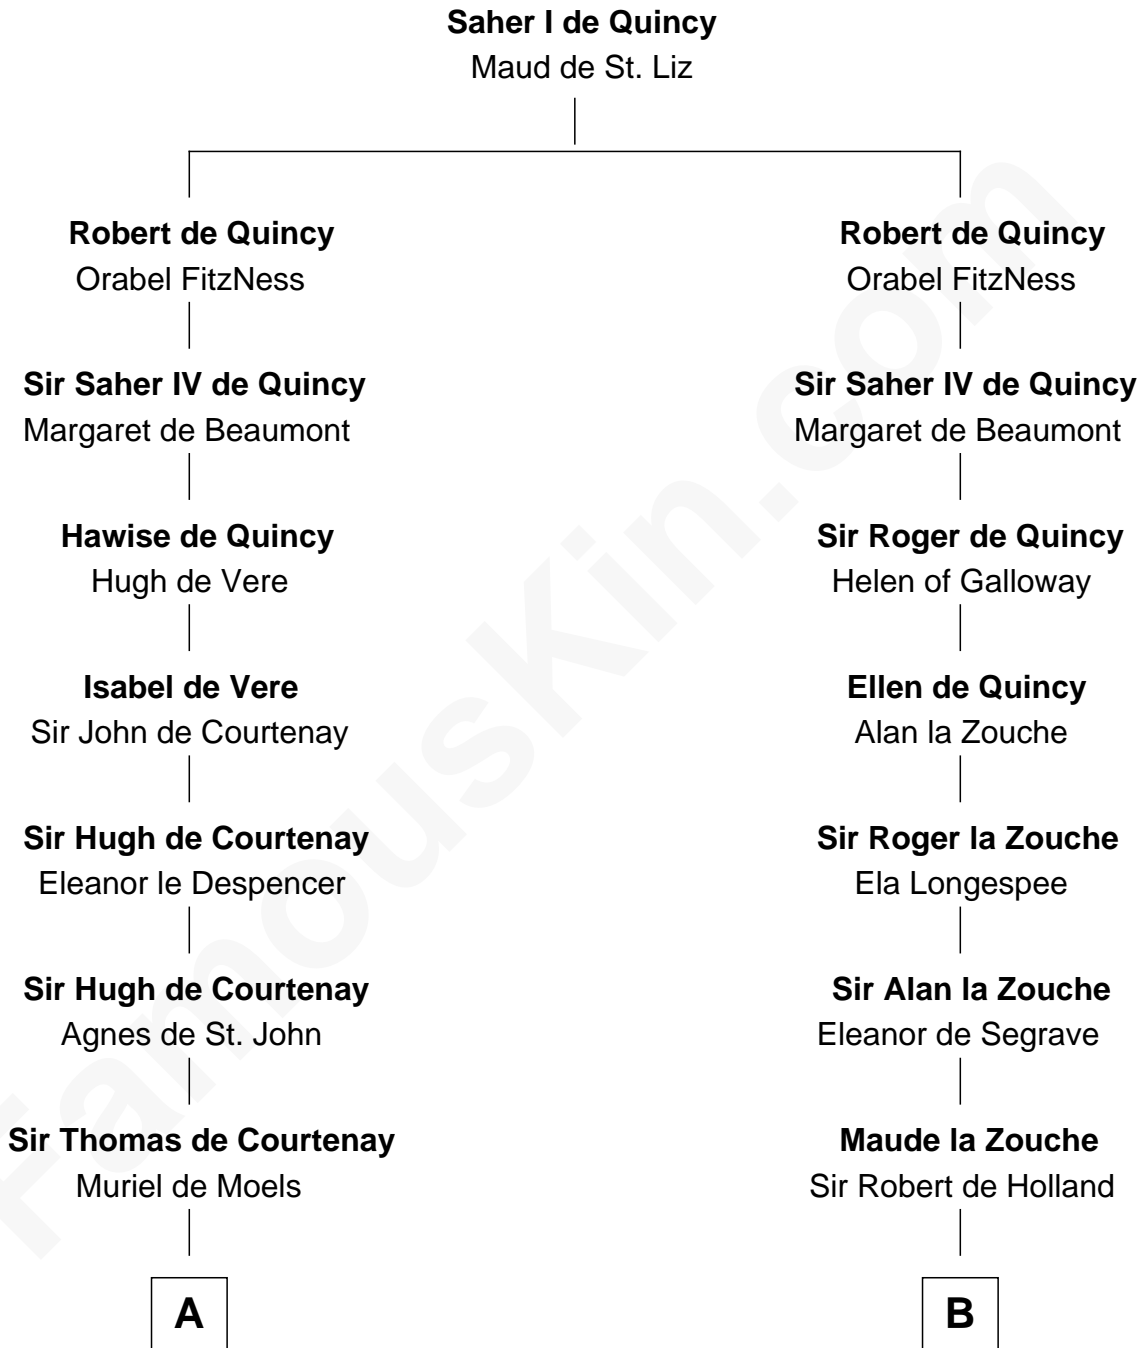

FamousKin.com
Relationship Chart of
William C. C. Claiborne
1st Governor of Louisiana

19th cousin 2 times removed of
Major John Pitcairn
British Commander at Battle of Lexington

C

Ann West
Henry Fox

Ann Fox
Thomas Claiborne

Nathaniel Claiborne
Jane Cole

William Claiborne
Mary Leigh

William C. C. Claiborne
1st Governor of Louisiana

D

Mary Erskine
William Hamilton

Katherine Hamilton
Rev. David Pitcairn

Major John Pitcairn
British Commander at Lexington