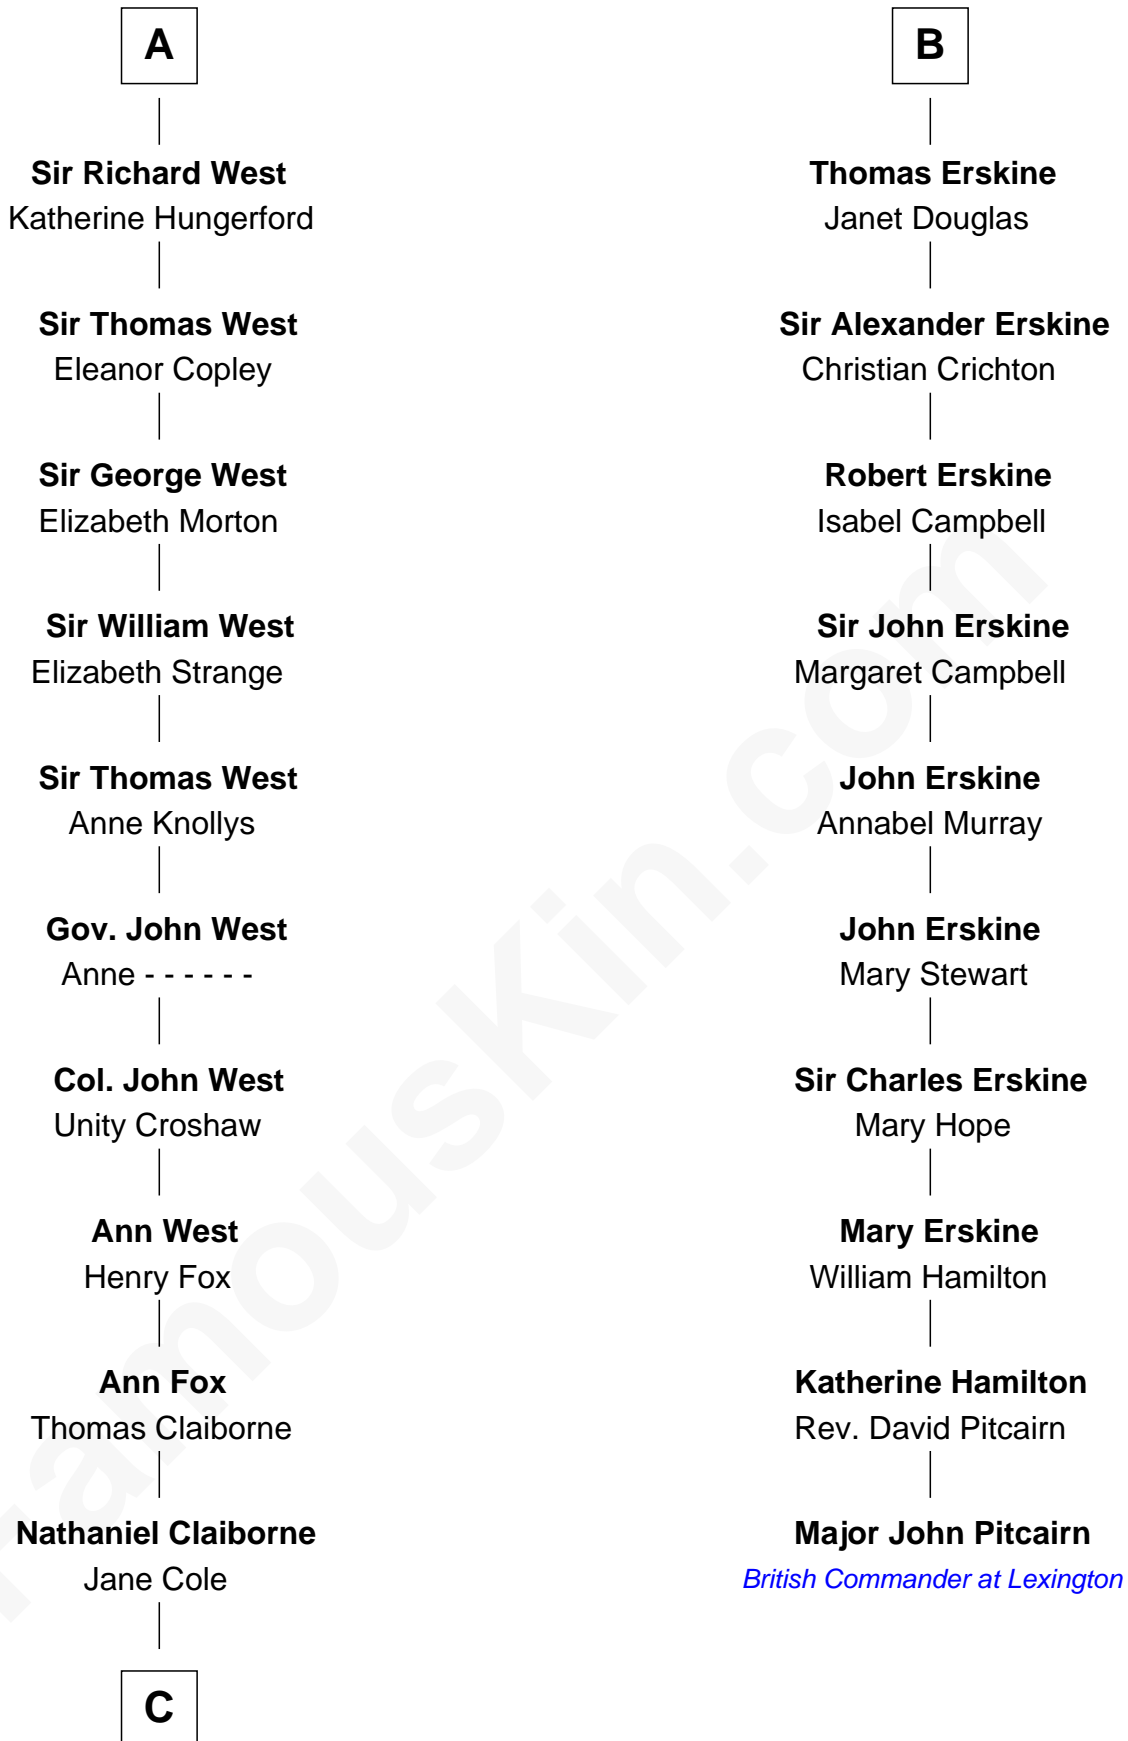

FamousKin.com
Relationship Chart of
William C. C. Claiborne
1st Governor of Louisiana

16th cousin 2 times removed of
Major John Pitcairn
British Commander at Battle of Lexington

C

William Claiborne

Mary Leigh

William C. C. Claiborne

1st Governor of Louisiana

FamousKin.com