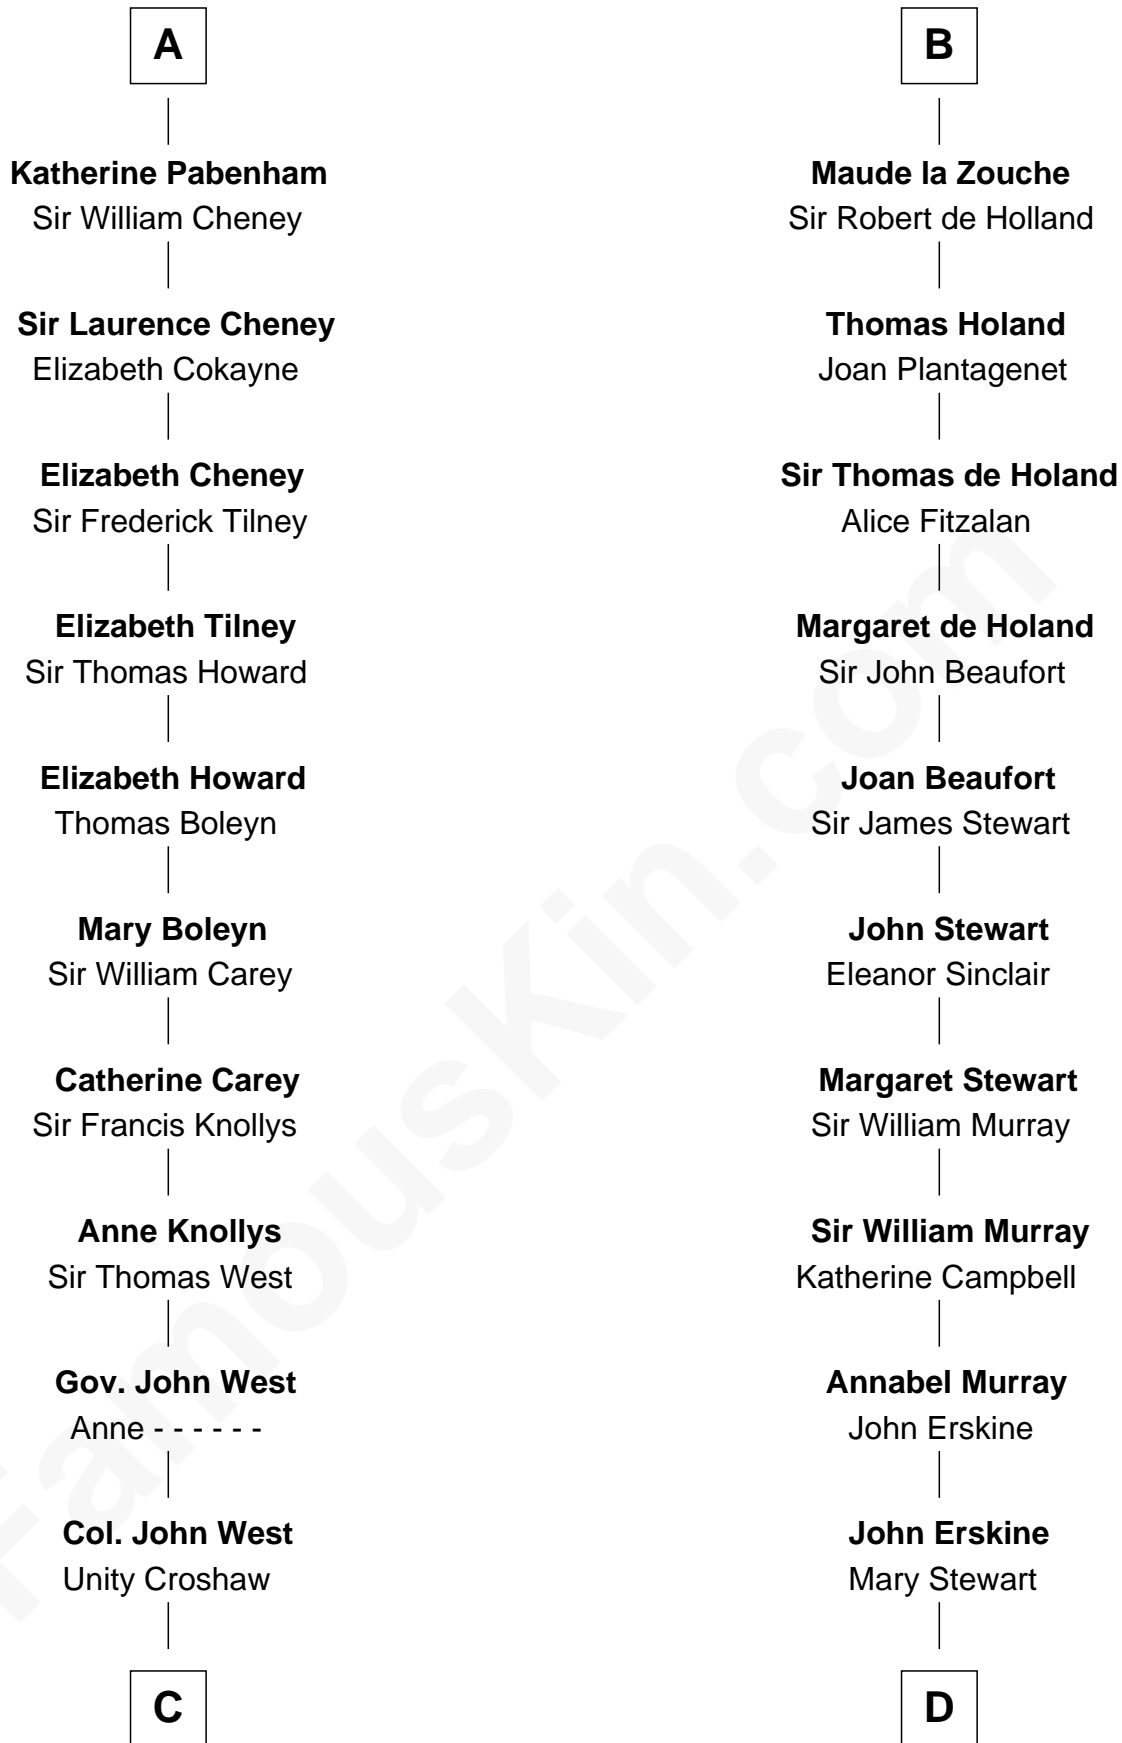

FamousKin.com Relationship Chart of

William C. C. Claiborne

1st Governor of Louisiana

20th cousin 1 time removed of

Major John Pitcairn

British Commander at Battle of Lexington

William I de Lancaster

Gundred de Warenne

Richard de Morville

Helena de Morville

Roland of Galloway

Alan of Galloway

Helen de l'Isle

Helen of Galloway

Sir Roger de Quincy

Ellen de Quincy

Alan la Zouche

Sir Roger la Zouche

Ela Longespee

Sir Alan la Zouche

Eleanor de Segrave

B

C

Ann West
Henry Fox