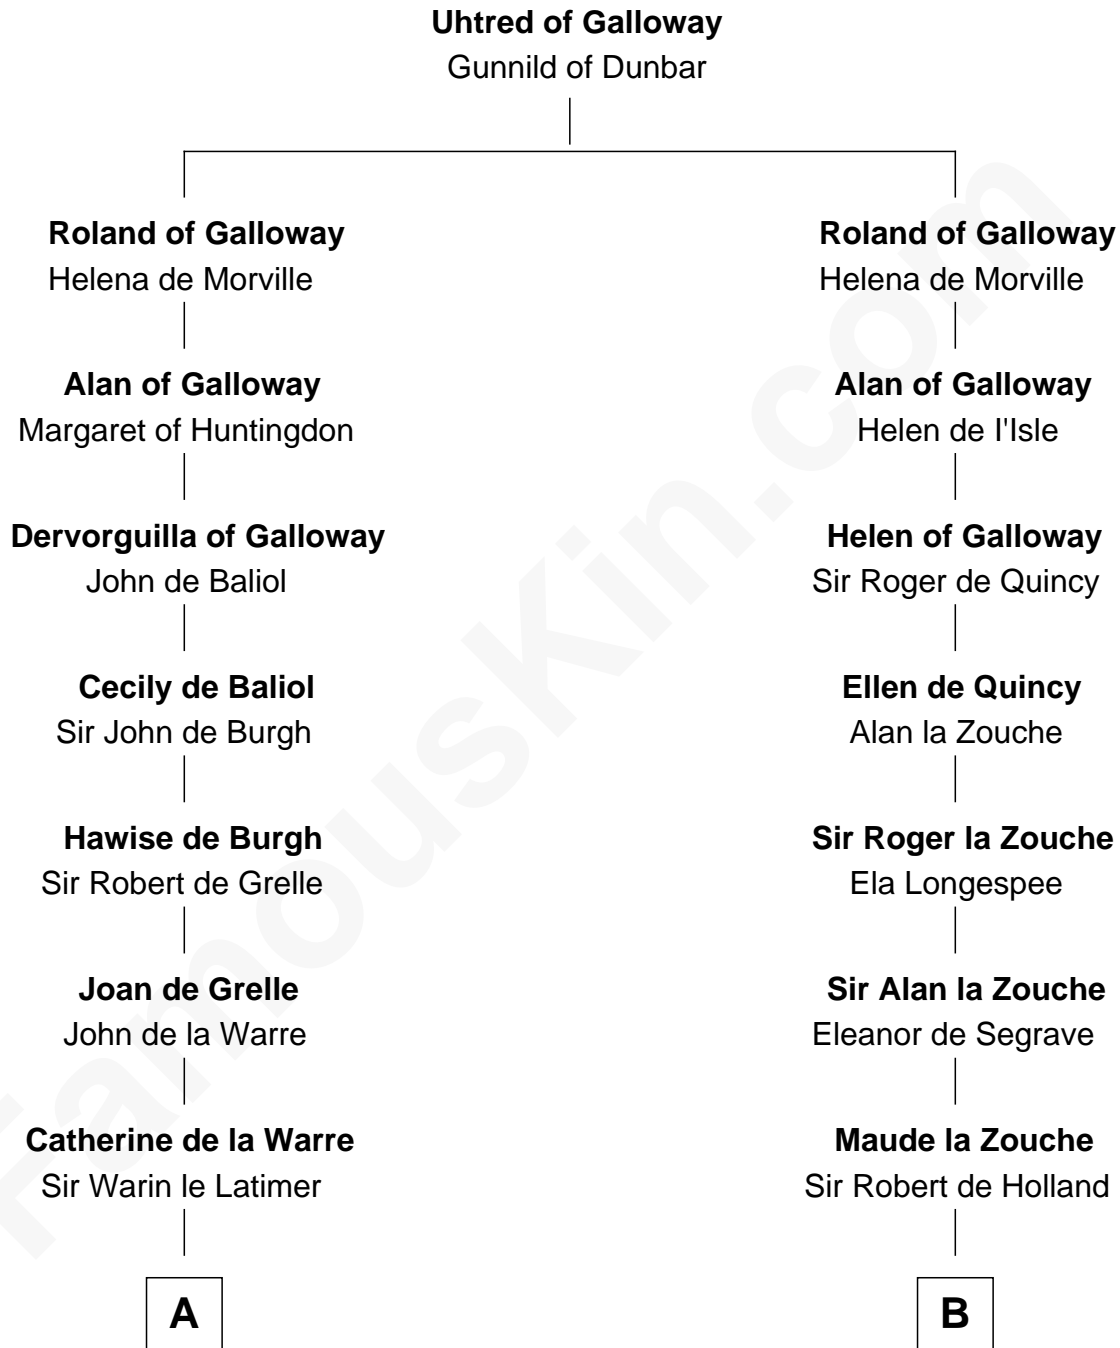

FamousKin.com
Relationship Chart of
William C. C. Claiborne
1st Governor of Louisiana

19th cousin 2 times removed of
Major John Pitcairn
British Commander at Battle of Lexington

C

Thomas Claiborne

Sarah Fenn

Thomas Claiborne

Ann Fox

Nathaniel Claiborne

Jane Cole

William Claiborne

Mary Leigh

William C. C. Claiborne

1st Governor of Louisiana