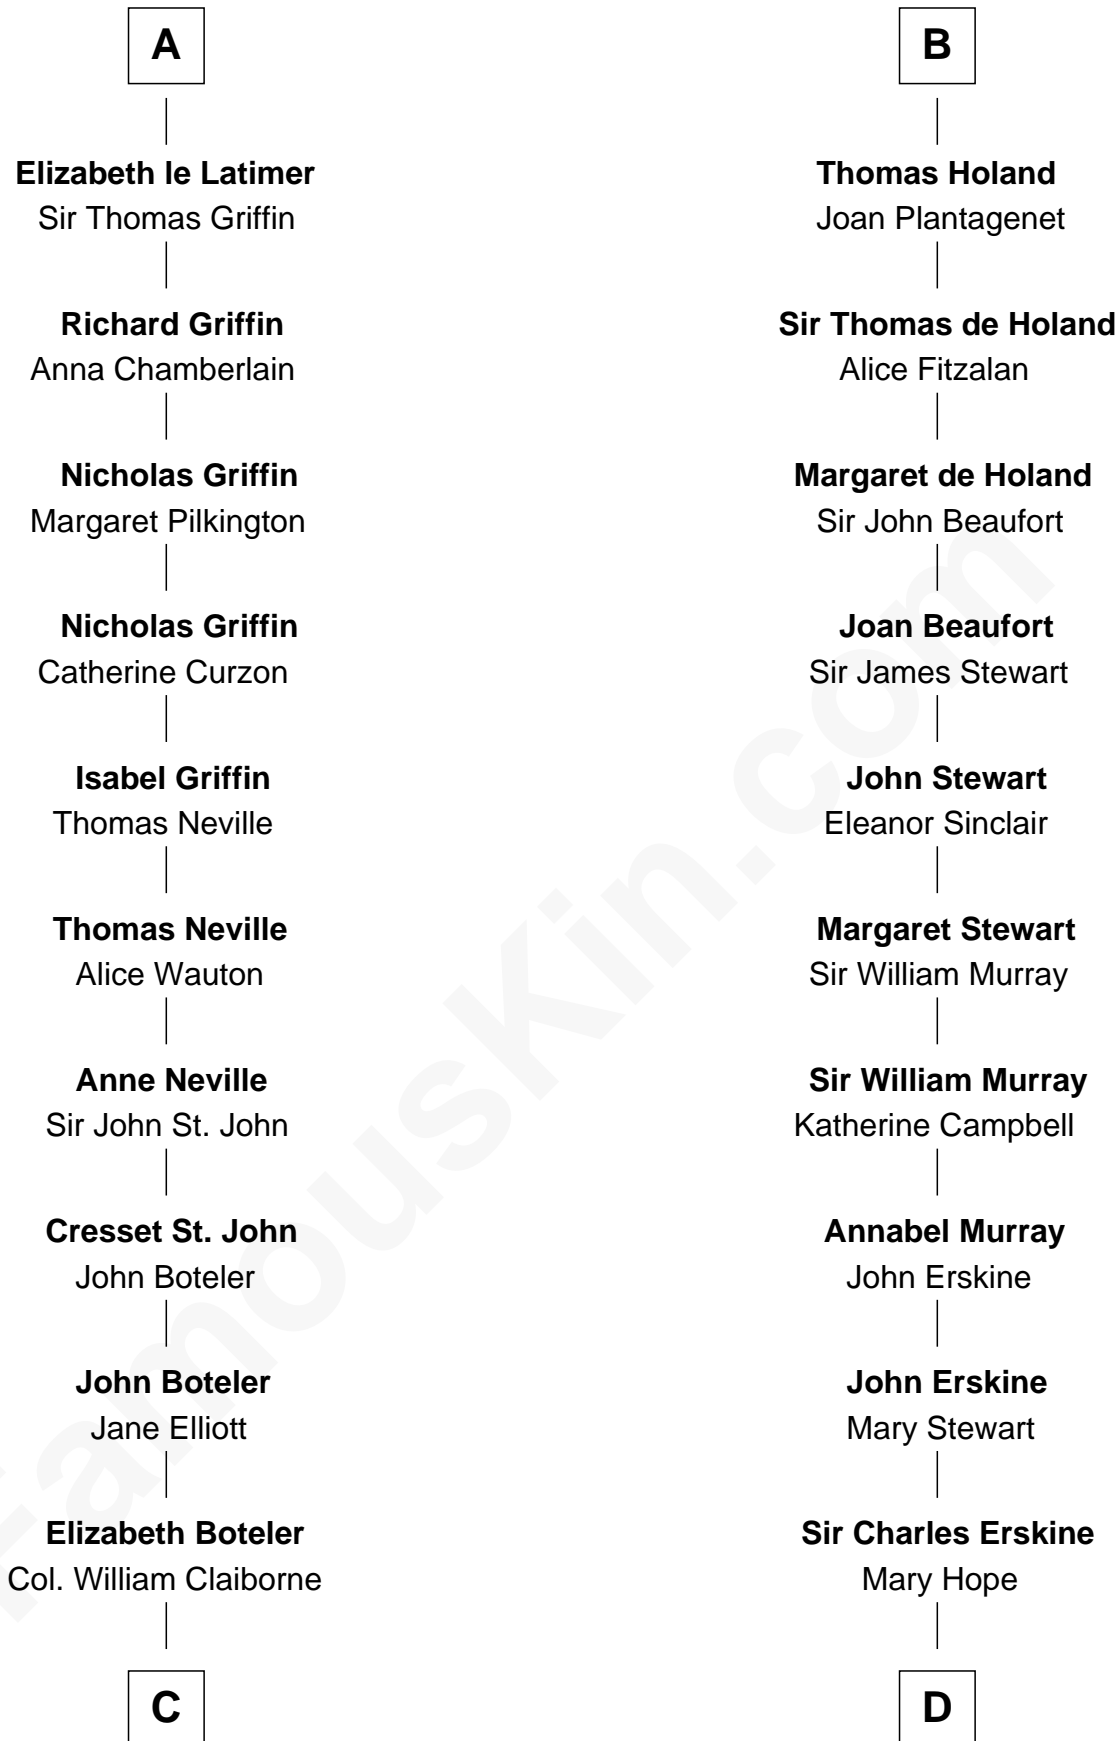

FamousKin.com
Relationship Chart of
William C. C. Claiborne
1st Governor of Louisiana

19th cousin 2 times removed of
Major John Pitcairn
British Commander at Battle of Lexington

C

Thomas Claiborne

Sarah Fenn

Thomas Claiborne

Ann Fox

Nathaniel Claiborne

Jane Cole

William Claiborne

Mary Leigh

William C. C. Claiborne

1st Governor of Louisiana